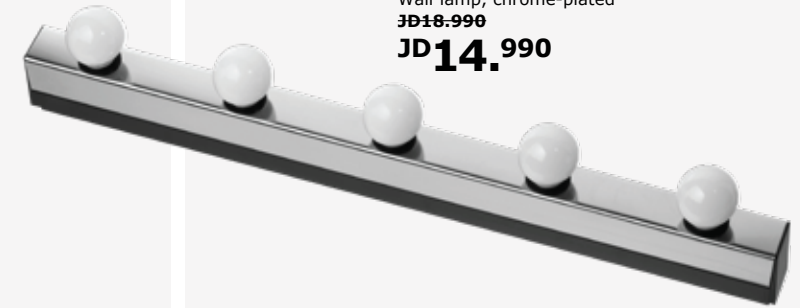

**VALBY RUTA** rug,  
200x300cm

~~JD139~~

**JD109**

**EVEN LOWER PRICE**

**MUSIK**  
Wall lamp, brass colour  
~~JD18.990~~  
**JD14.990**

**EVEN LOWER PRICE**

**MUSIK**  
Wall lamp, chrome-plated  
~~JD18.990~~  
**JD14.990**

**EVEN LOWER PRICE**

**SLÄKT** Bed frame + **LURÖY**  
slatted bed base, 90x200 cm  
white. Mattress and bedlinens  
are sold separately.

~~JD89~~

**JD75**