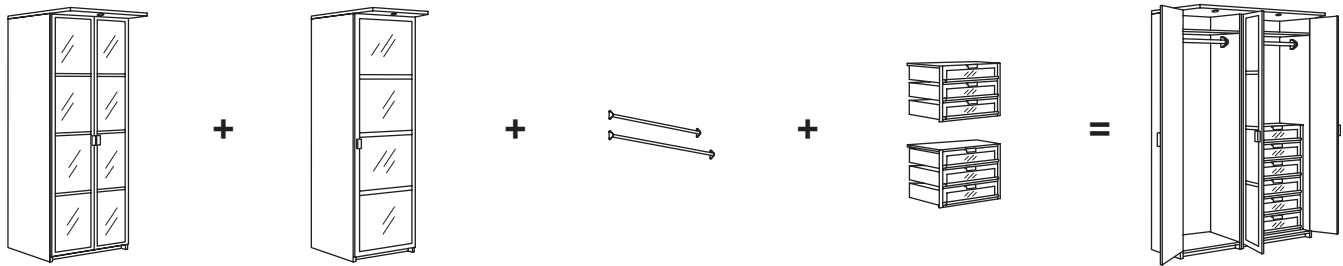

Assembly: Min. ceiling height required: 237 cm. Two persons are needed for the assembly of this furniture.

HOPEN wardrobe system solves all your wardrobe needs. Choose the width and material that suits you best. With a corner wardrobe you can maximise use of the space in your home. And if you add practical lighting, you also make it easier to find the right clothes.

Do you want a beautiful interior? HOPEN wardrobe not only helps you to keep all your clothes and shoes organised, the system includes an inbuilt chest of drawers that makes the inside as beautiful as the outside. Let KOMPLEMENT interior fittings in sizes 60 and 80 cm take care of the rest.

It's up to you whether you want lighting in your HOPEN wardrobe or not. The pre-drilled holes make it simple to install HOPEN spotlights. The doors come with extra décor strips that you can either use or not use. Think it over in the peace and quiet of your own home.

HOW TO BUILD

1. First think about what and how much you need to store – for example, clothes, shoes, bed-linen etc.
2. Then combine the different frames, doors, drawer units and shelves that you need to take of all your storage requirements. You can choose a sleek, flush surface or decorate the doors with the trim strips included.