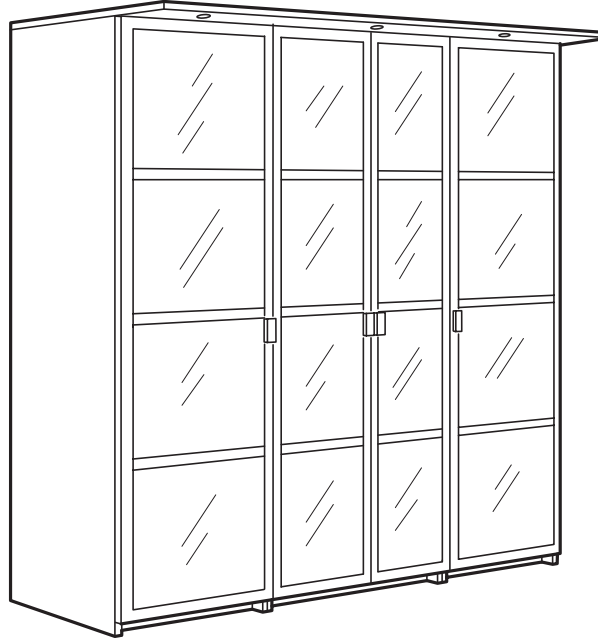

HOPEN

SAFETY:

This furniture must be fixed to the wall with the enclosed wall fastener. Different wall materials require different types of fixing devices. Use fixing devices suitable for the walls in your home, sold separately.

Assembly: Min. ceiling height required: 237 cm. Two persons are needed for the assembly of this furniture.

HOPEN wardrobe system solves all your wardrobe needs. Choose the width and material that suits you best. With a corner wardrobe you can maximise use of the space in your home. And if you add practical lighting, you also make it easier to find the right clothes.

Do you want a beautiful interior? HOPEN wardrobe not only helps you to keep all your clothes and shoes organised, the system includes an inbuilt chest of drawers that makes the inside as beautiful as the outside. Let KOMPLEMENT interior fittings in sizes 60 and 80 cm take care of the rest.