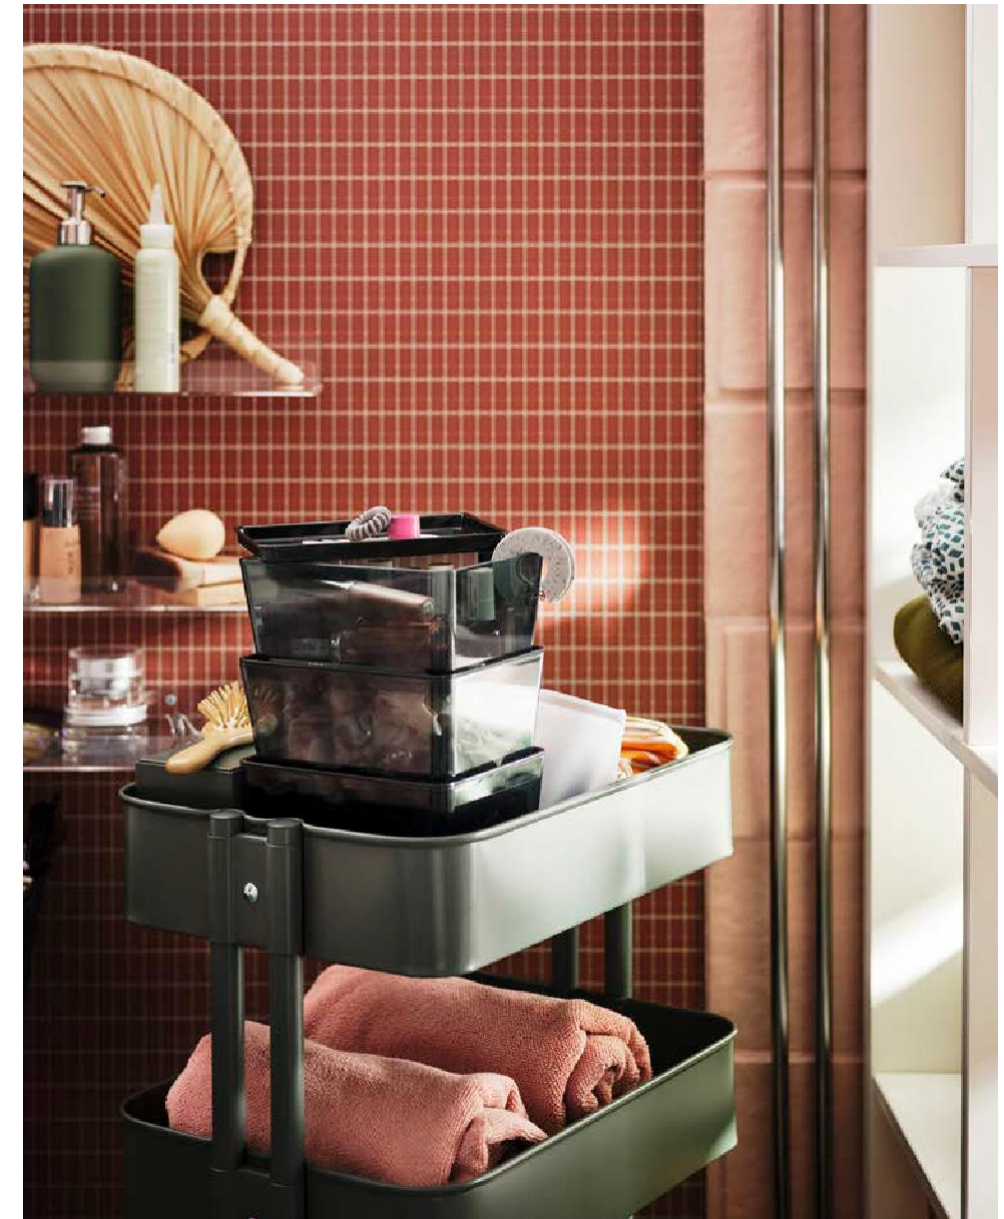

PH183103.jpg New KALLAX Shelving unit with underframe ₩209,000 294,758.37

PH183105.jpg **New LÅNESPELARE ring light with phone holder** ₩49,900 905.143.59

Beauty comes from within, but great lighting helps, too. Cue the LÅNESPELARE light ring: it's sturdy, adjustable, perfect for vlogging - and also comes as a set with this mobile phone stand. Selfies have never looked so good.