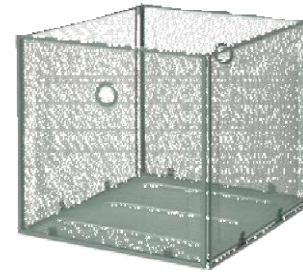

PE835623.jpg

New DRÖNJÖNS storage box ~~¥12,900~~ ¥12,900 Powder coated steel. W33×D37, H33cm. Light green-grey 205.154.99