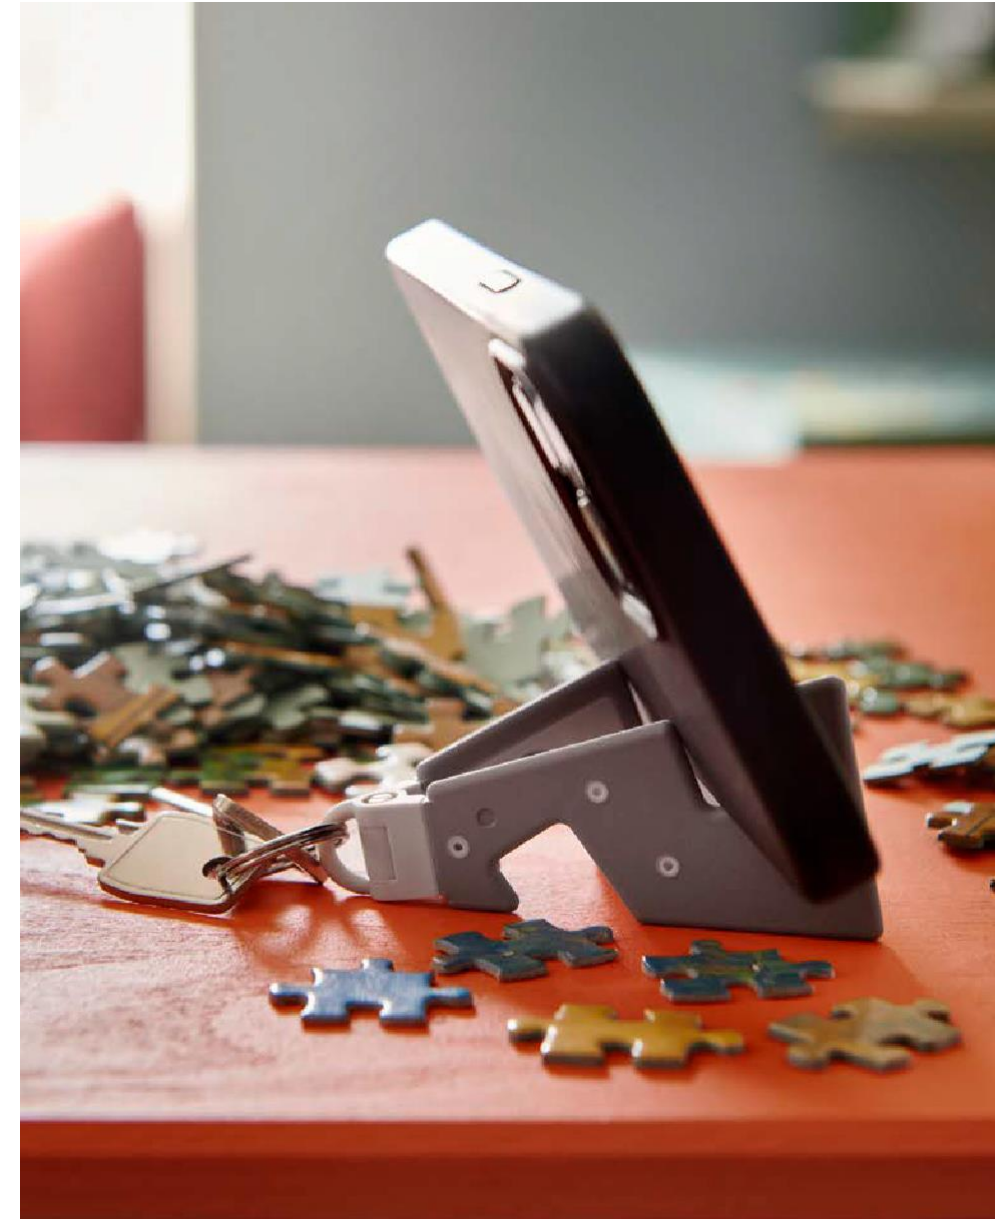

PH183024.jpg New YUPIENALLE holder for mobile phone ¥700 605.038.85

Tablet stands are always a good idea for maintaining focus. Keep the image you're replicating in your puzzle on the screen – that way you can ensure it's ready and waiting whenever you need a second look.