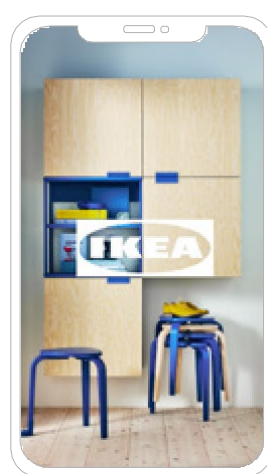

SoMe_13_Storage is boring, says who
SoMe_13_Storage is boring, says who_NoCopy
15 sec