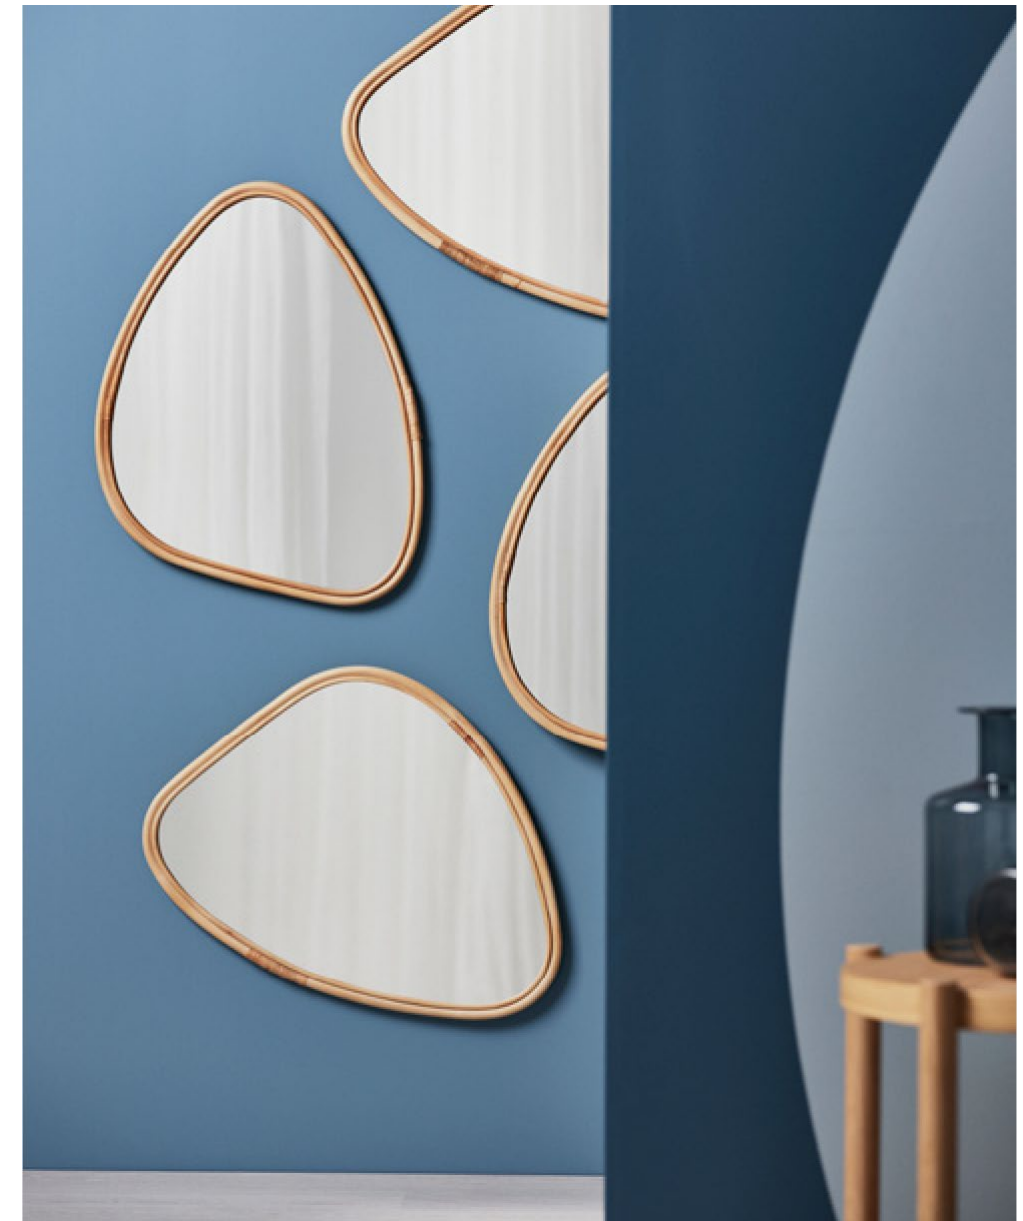

The calm and mature look of the JORDRANUNKEL duvet cover creates a relaxing atmosphere in the bedroom.

PH193159.jpg **New** JORDRANUNKEL duvet cover and pillowcase W24,900/set 605.547.14

The pattern shows bold dark blue dots with light blue squares and intriguing details in dark blue.

PH193154.jpg **New MARISTOVA mirror W69,900** 105.340.21

Each MARISTOVA mirror is unique: its handwoven rattan frame is inspired by the Japandi style, a mix of Scandinavian and Japanese design. The three hooks on the back allow you to hang it the way that best suits your bedroom.