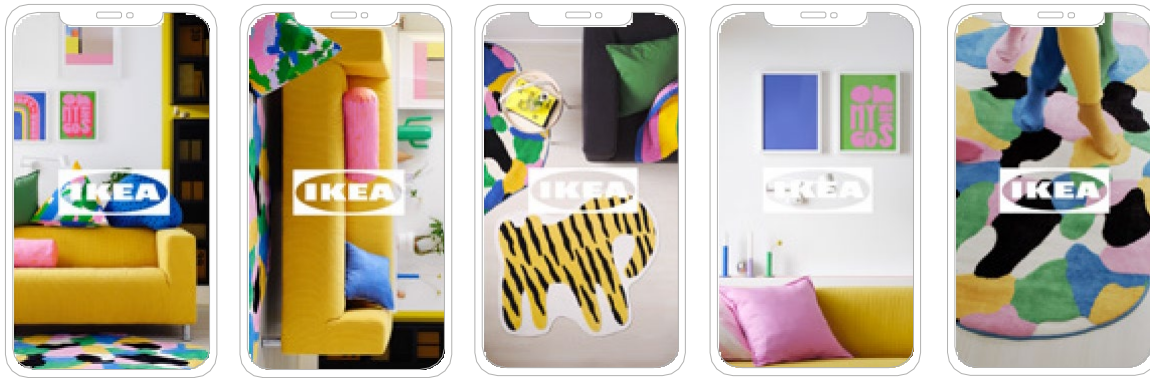

SoMe_05_Pillow with
benefits
15 sec

SoMe_07_Going wild, your
style_9x16
11 sec

SoMe_22_Oh my gosh!
happiness!_9x16
13 sec

SoMe_08_Please don't
touch the art, dance on
it_9x16
13 sec

Motion Media assets

SoMe_04_Pillow fight
8 sec