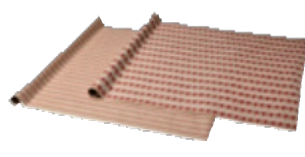

PE860893.jpg

New VINTERFINT 2022 gift wrap roll ₩4,900/2 pack. Unbleached paper. Designer: Eva Lundgreen. 3×0.7m. Mixed patterns brown/red 105.233.48