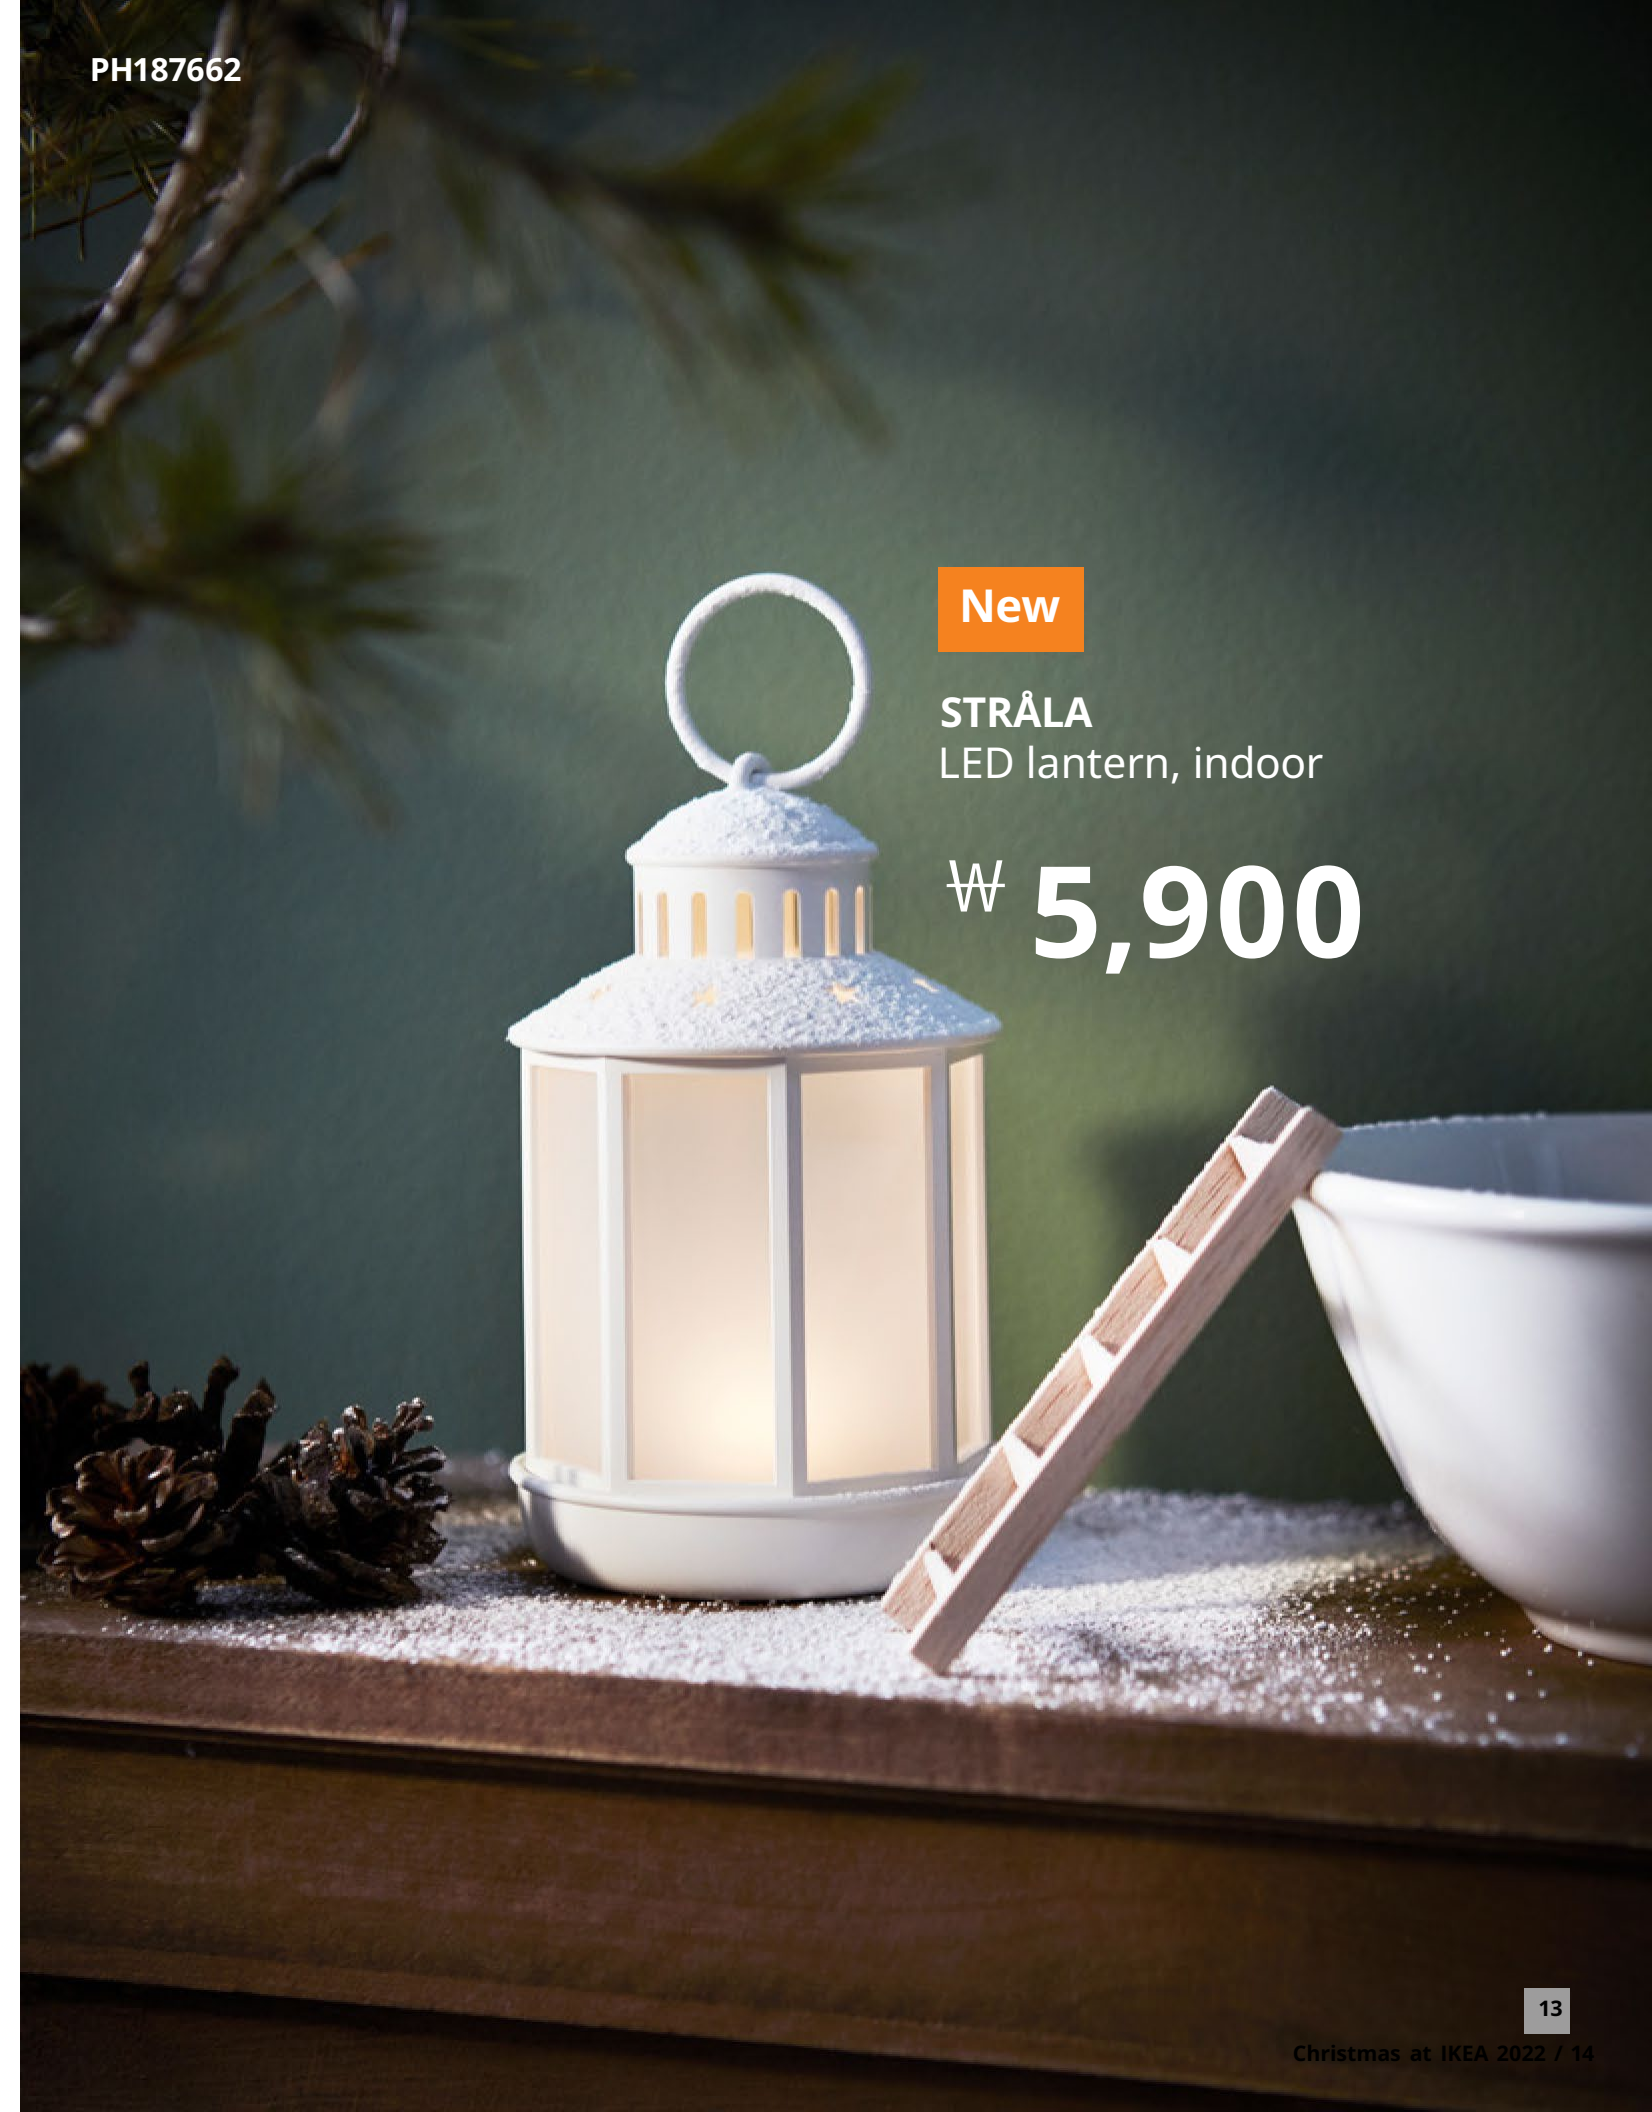

STRÅLA shine bright

What better way to brighten dark winter nights and spread a little holiday cheer than filling your home with holidays lights?

This Christmas, we've updated STRÅLA decorative LED lighting with plenty of indoor and outdoor options to make your holidays merry and bright.

From star-shaped lampshades with beautiful patterns and lighting chains for your tree to battery-operated LED lanterns and table decorations, we're sure you'll find favourites to make your holidays look and feel merry and bright.

New

STRÅLA
LED lantern, indoor

₩ 5,900