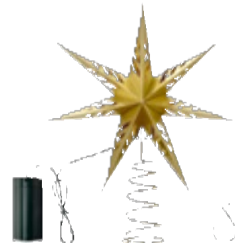

Featured products

STRÅLA

PE862060.jpg

New STRÅLA LED tree topper star **¥9,900** Paperboard and powder coated steel. Designer: Iina Vuorivirta. L26xH33cm. Battery-operated gold-colour 405.430.38