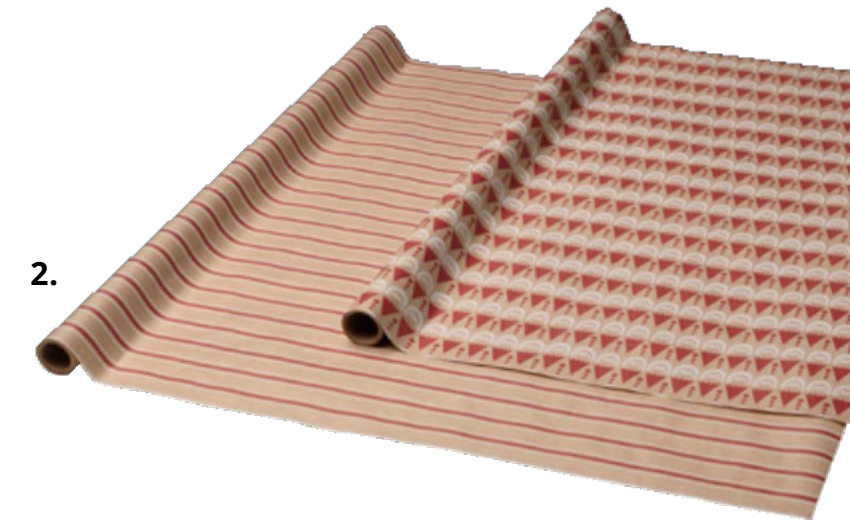

New

VINTERFINT 2022
Gift wrap roll

₩ 1,900

Make gift wrapping fun again

VINTERFINT 2022 collection's gift wrap rolls take Scandinavian fairytale figures like Christmas elves and gives them a fun and modern twist with bold stripes and colours.

And with matching string and gift tags, your gifts are sure to make a great impression!

1.

2.

3.

4.

1. **New** VINTERFINT 2022 gift bag ₩1,900/2 pack.
  705.287.72
2. **New** VINTERFINT 2022 gift wrap roll ₩4,900/2 pack.
  105.233.48
3. **New** VINTERFINT 2022 paper bag ₩3,900/12 pack.
  705.295.83
4. **New** VINTERFINT 2022 stickers ₩1,500/50 pack
  .805.296.48