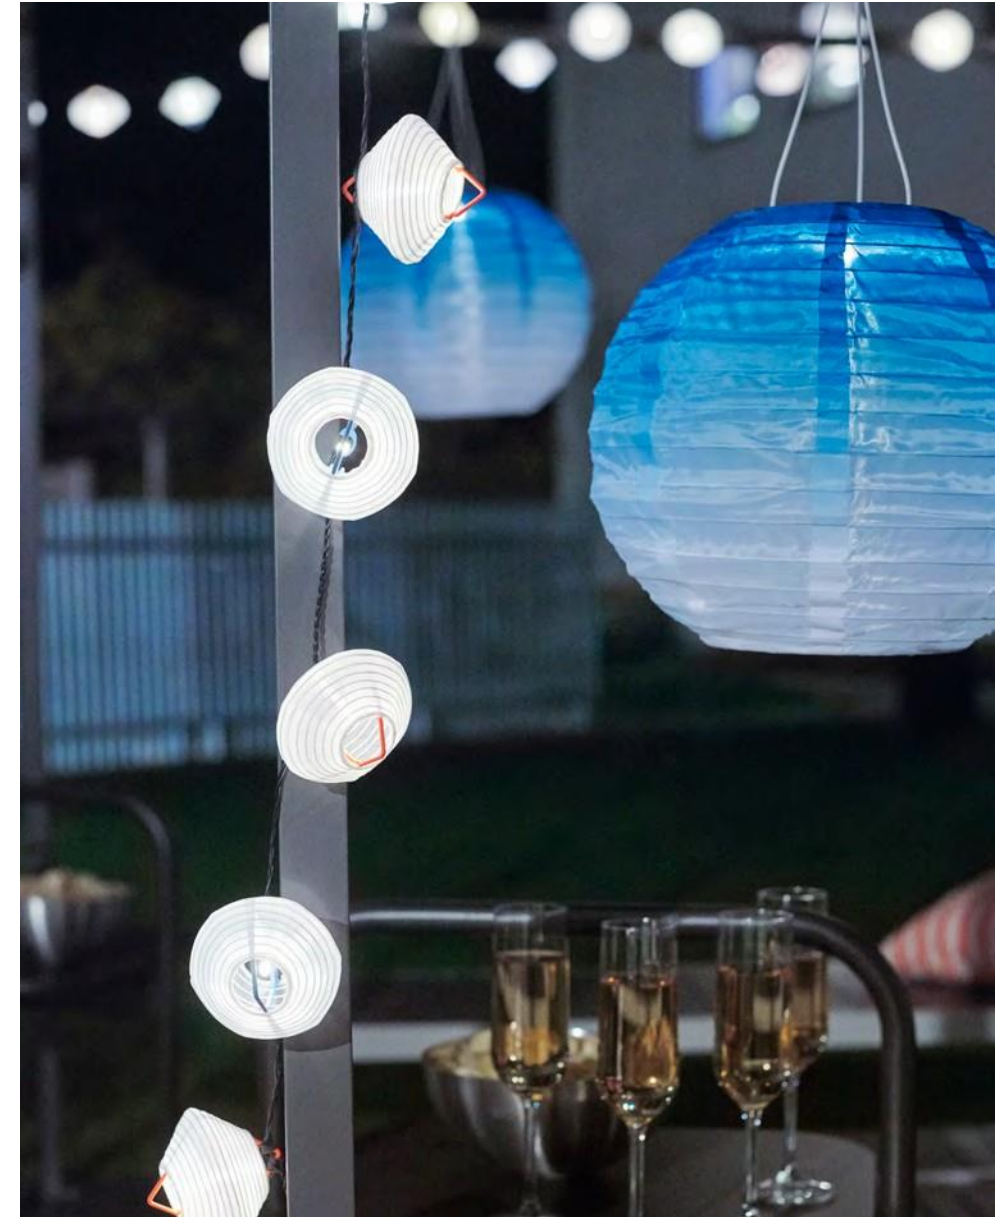

The GUNNÖN gazebo has a small-scale, lean-to design for extra versatility in any space. By combining two of them, you can create a larger pitched roof, or attach one to the side of a house for a small space solution.