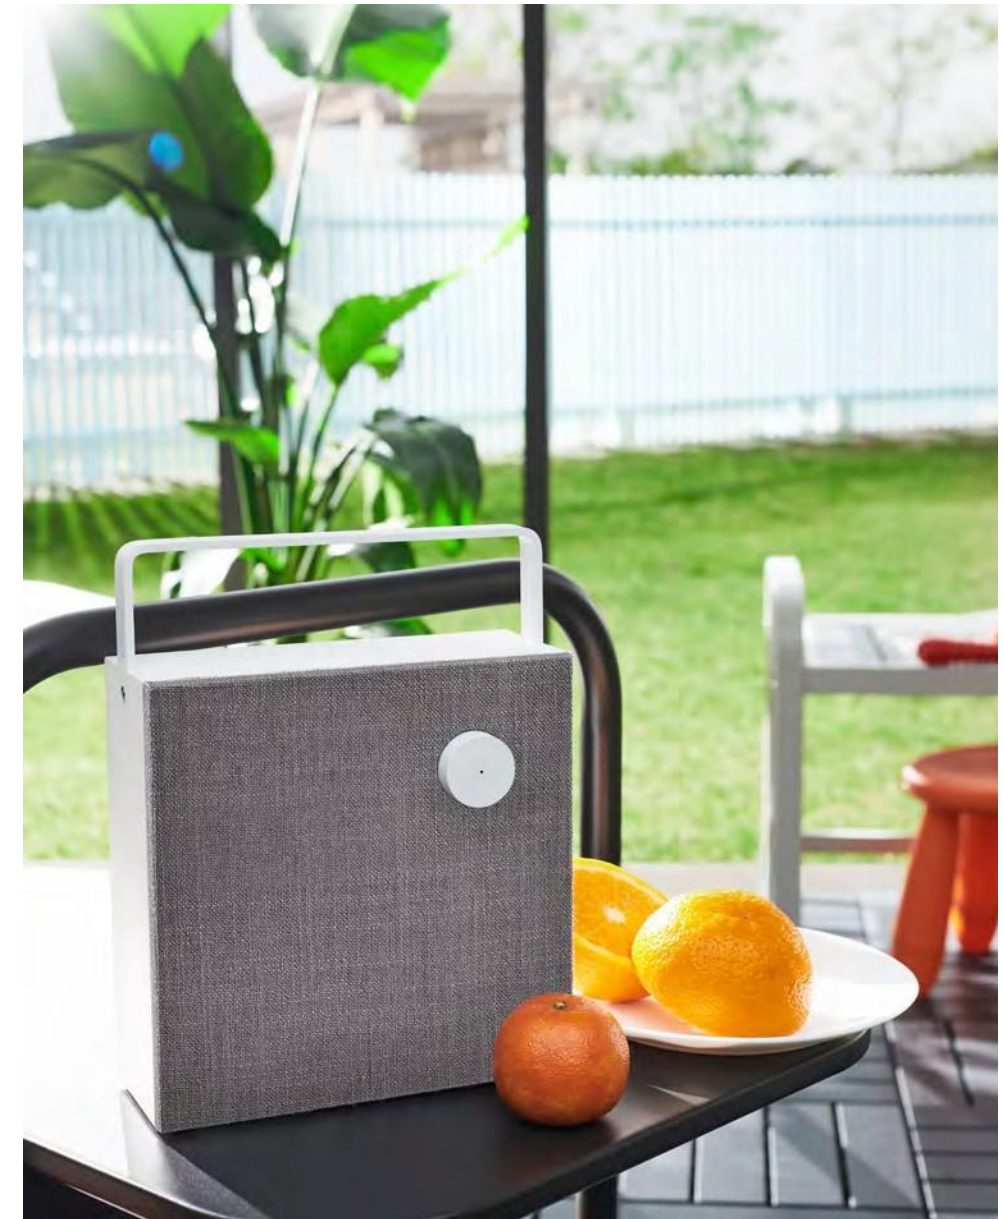

PH177159.jpg
ENEBY bluetooth speaker ₩69,900 804.924.14

The portable ENEBY Bluetooth speaker lets you bring the music outdoors to add to the atmosphere, whether it's time for a chillout or a workout.