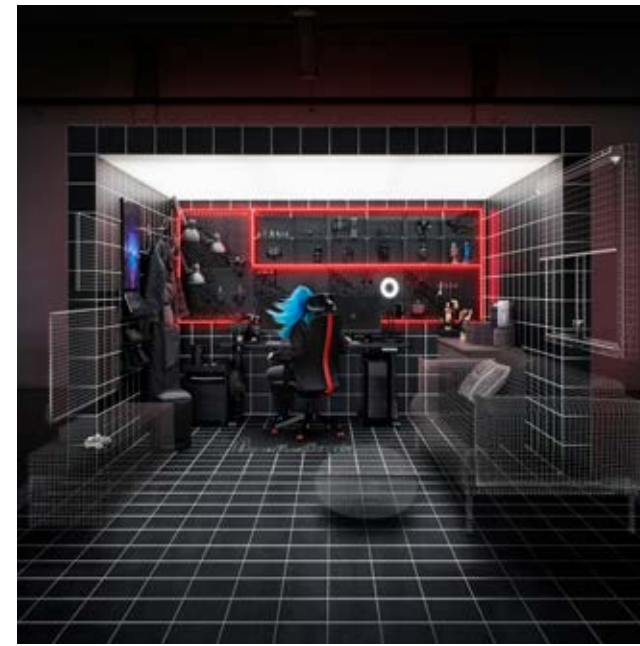

PH181008.jpg