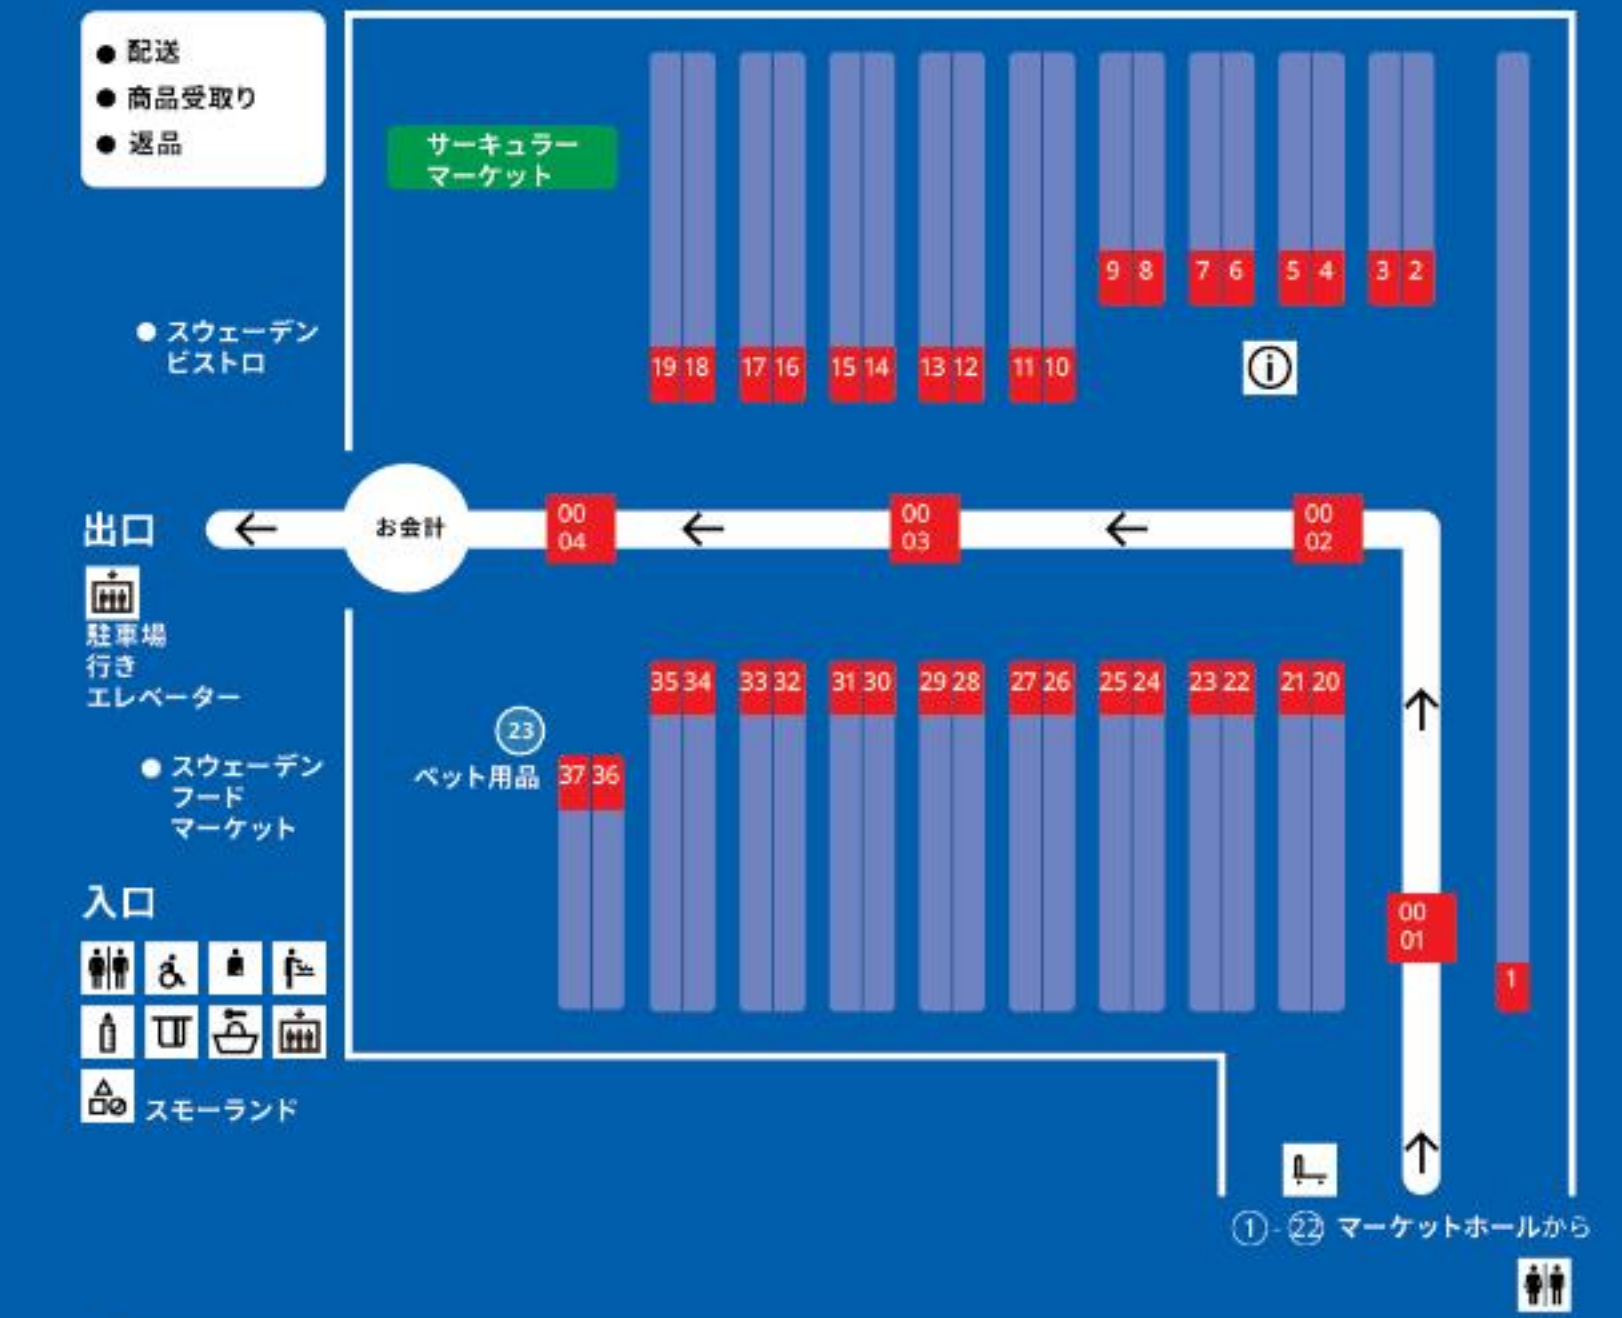

1F 商品倉庫

商品倉庫での商品のピックアップ方法

1. 1 後方のトrolleyコンベアからフラットカートをお取りください。
2. 2 プライスタグ下に記載してある倉庫の番号より商品をお取りください。
3. 3 倉庫のピック場所がわからない場合は、前方の商品検索コーナーでご確認ください。
4. 4 黄色いタグの商品は倉庫中央のインフォメーションにお問合せください。

IKEAアプリを使って
ストアでのお買い物を
便利に楽しもう!

IKEA Scan&Payで
並ばずにお会計
バッグからの出し入れ
がなく、お会計時間が
大幅に短縮できます。

IKEA Familyメンバー
カードの登録・表示が
できます
アプリから簡単にご入会。
年会費・入会費無料。

アプリがそのまま
ショッピングリストに
カートに商品をいれれば
ショッピングリストに
早変わり。

オンラインで
そのままショッピング
ショッピングリストのもの
は、そのままオンラインでも
購入できます。