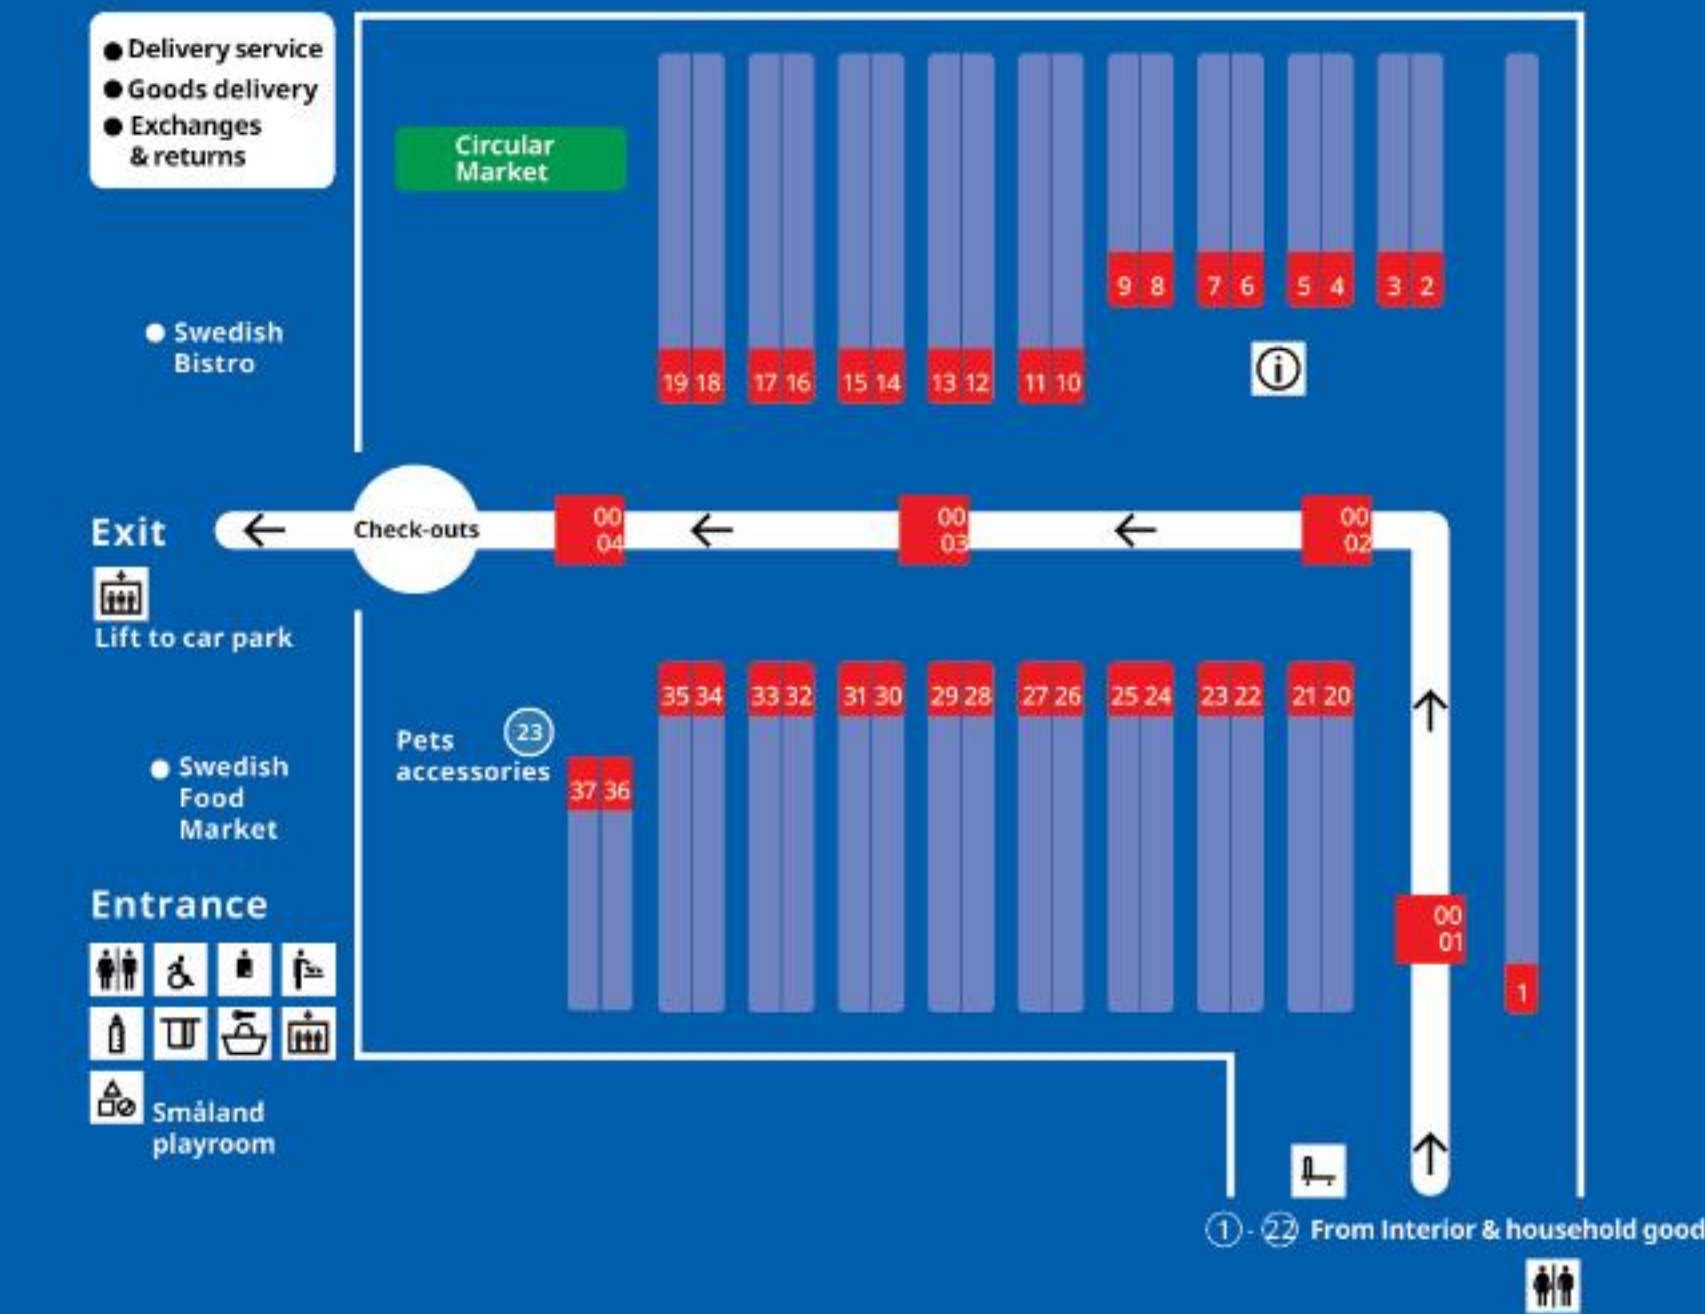

IKEA Yokohama Store guide

2F Showroom

to Entrance on the first floor
Parking Småland playroom

※To access the car park, Please use the dedicated elevator to the car park after descending to Entrance on the 1st floor.

1F Self-serve furniture area

How to pick up products in Self service area.

- Please take the flat cart from the trolley conveyor at the rear.
- Please pick up your item using the warehouse number written on the tag.
- If you are unsure of the warehouse pick-up location, please check the product search corner at the front.
- For products with yellow tags, please inquire at the information desk in the center of the warehouse.