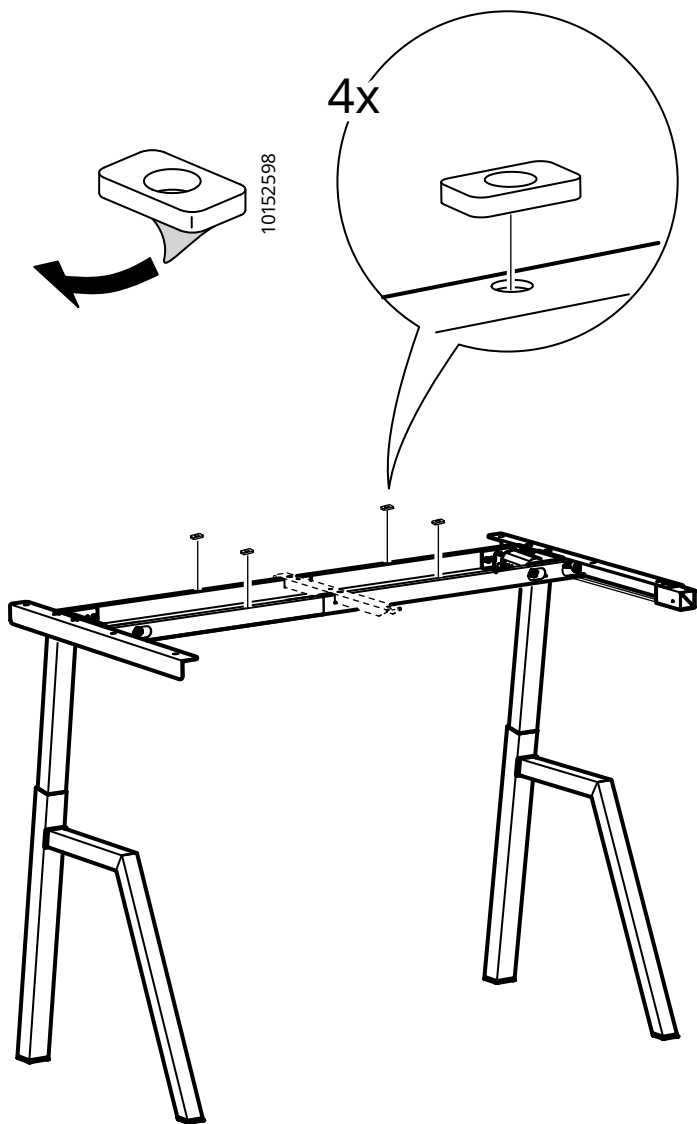

16

manuals.ikea.com/sv-SE/group/trotten-sit-and-stand-desk-x2M9K4

18

19

20

21

6x/9x

22

4x

23

24

25

26

Max 50 kg
(110 lb)