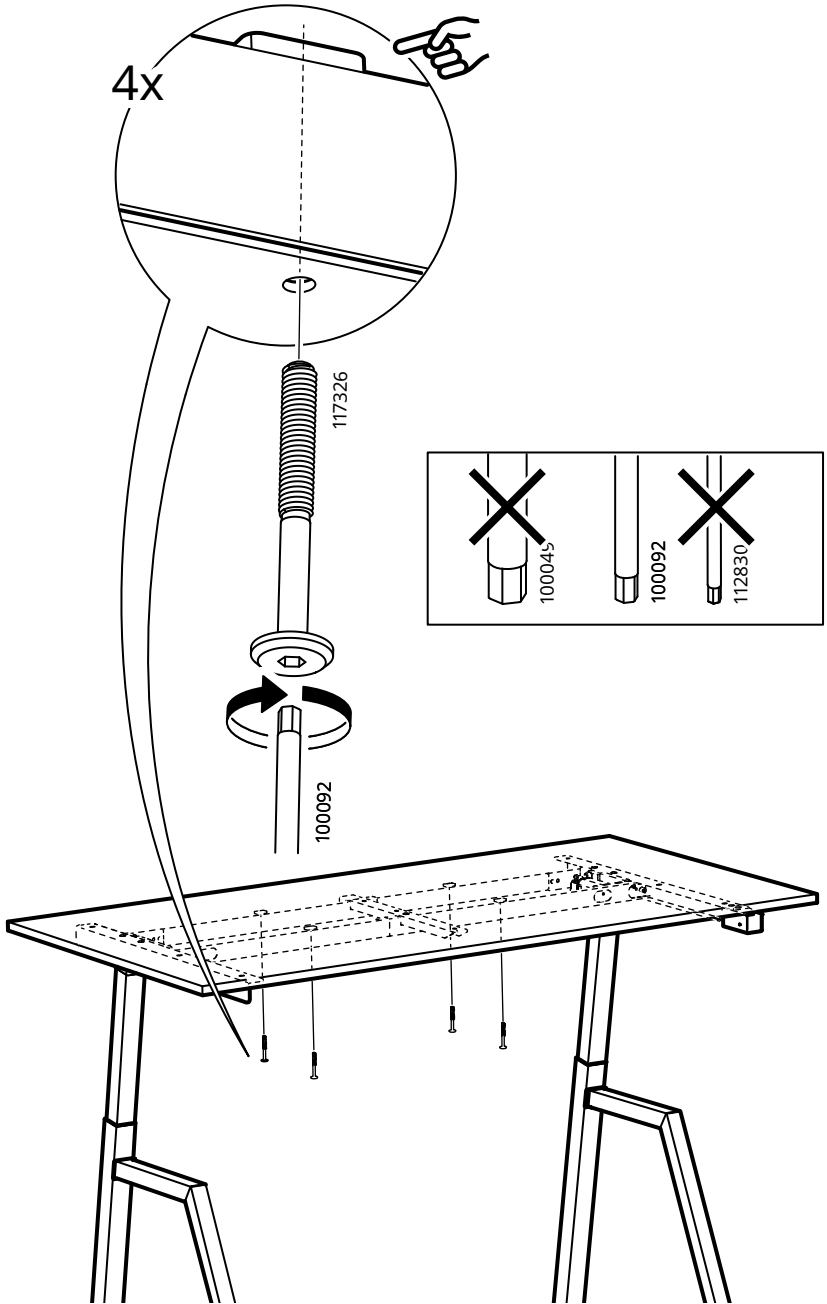

16

manuals.ikea.com/sv-SE/group/trotten-sit-and-stand-desk-x2M9K4

18

19

20

21

6x/9x

22

4x

23

24

25

26

Max 50 kg
(110 lb)