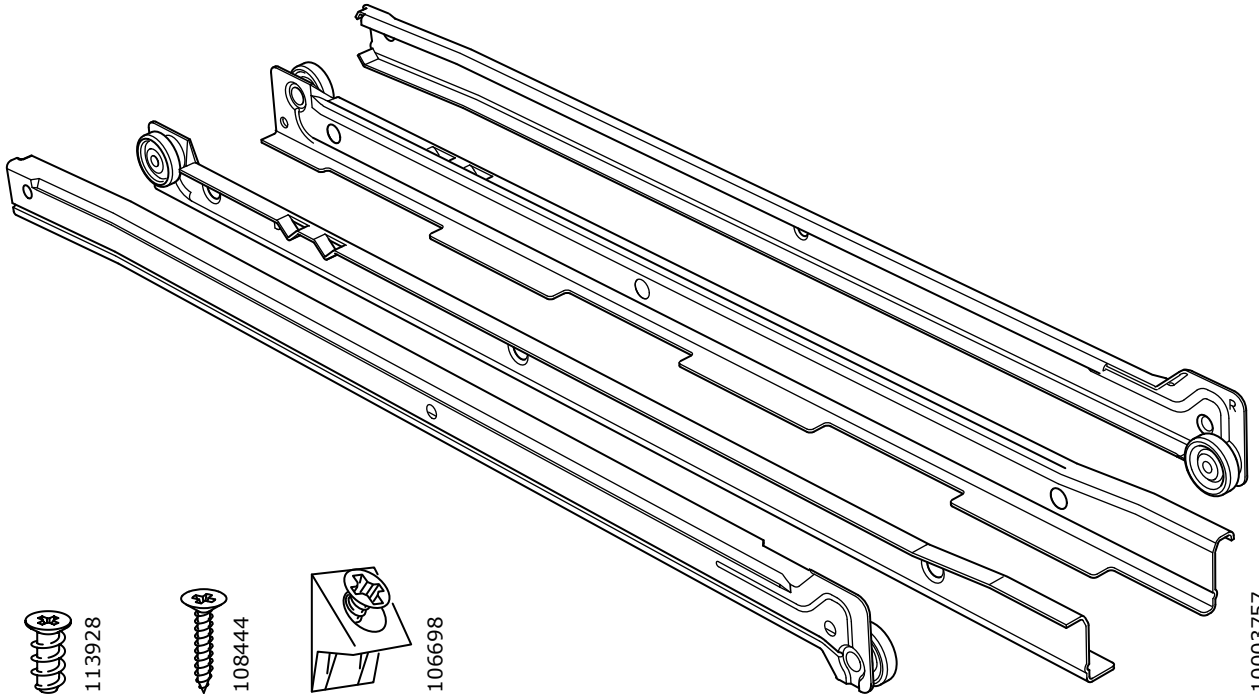

STUVA

GRUNDLIG

Design and Quality
IKEA of Sweden

4x

4x

4x

2x

2x

6x

10x

4x

2x

10003757

1x

1

2