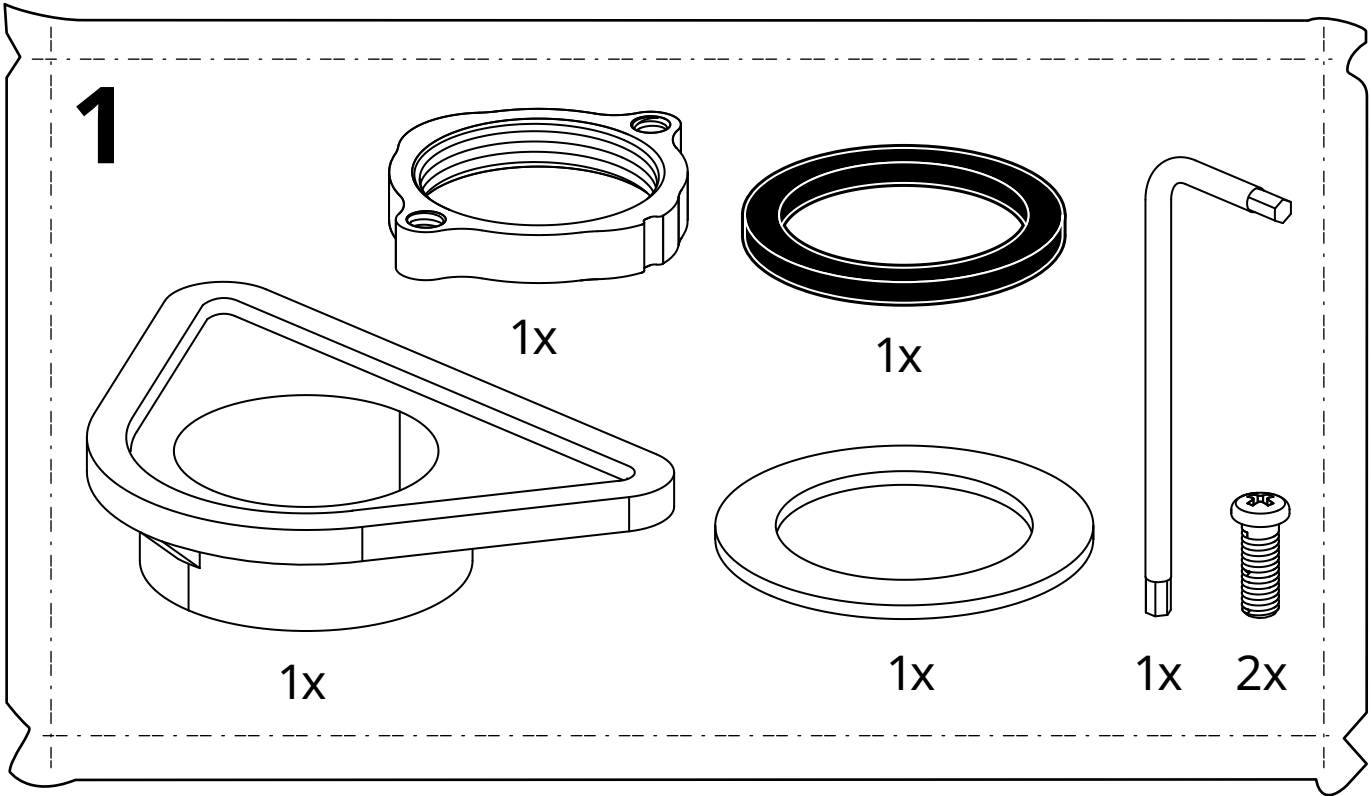

日本語

混合栓を交換する前に必ず止水栓を閉じてください。

English

Switch off main shut-off valve before changing mixer tap.

The diagram includes a temperature scale and a pressure gauge. The temperature scale shows 60°C and 140°F, with a note for maximum temperatures of 80°C and 176°F. The pressure gauge shows a range of 1.4 - 5 bar and 20 - 72.5 psi, with a note for a maximum range of 1.4 - 10 bar and 20 - 145 psi.