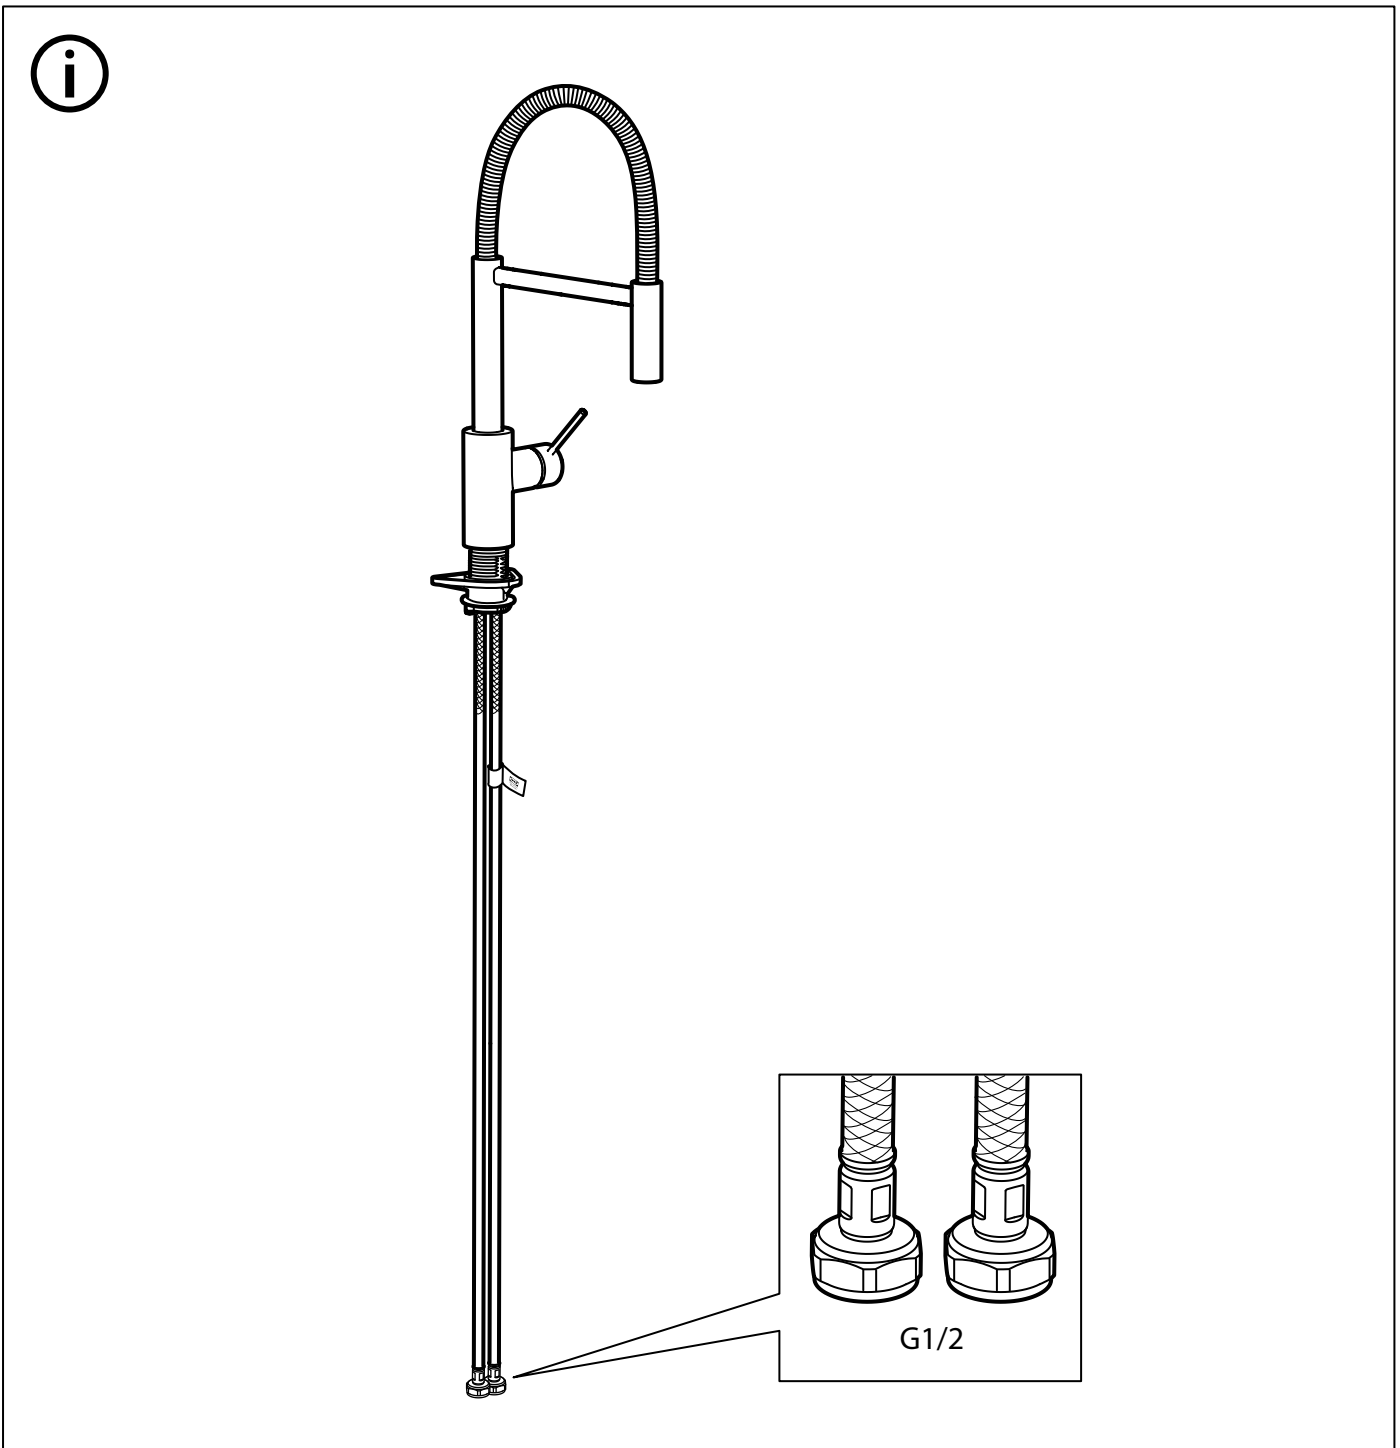

The diagram includes a temperature scale and a pressure gauge. The temperature scale shows 60°C and 140°F, with a note for maximum temperatures of 80°C and 176°F. The pressure gauge shows a range of 1.4 - 5 bar and 20 - 72.5 psi, with a note for a maximum range of 1.4 - 10 bar and 20 - 145 psi.

60°C
140°F
(Max. 80°C
Max. 176°F)

1,4 - 5 bar
20 - 72,5 psi
(1,4 - 10 bar
20 - 145 psi)