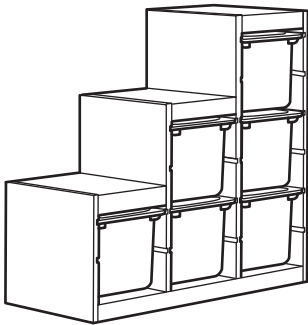

COMBINATIONS

Total size: 94×44×91 cm

This combination Rs.7,450 (892.409.02)

Units you need:

TROFAST frame, 94×44×91 cm, light white stained pine	503.688.35	1 pc
TROFAST storage box, 42×30×23 cm, white	401.416.73	6 pcs