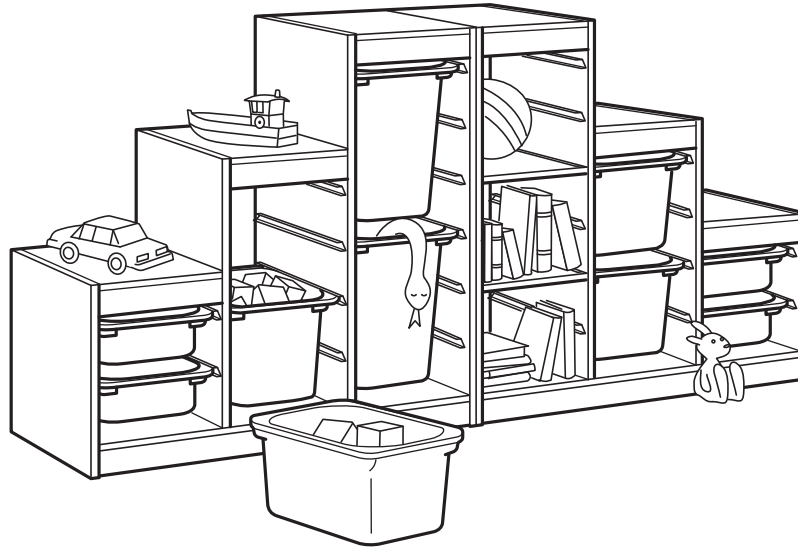

BUYING GUIDE

TROFAST

Storage serie

DESIGN

Mia Gammelgaard/Studio
Copenhagen

MATERIAL

TROFAST frames and shelves are available in solid pine, white foil and black foil. The storage boxes, lids and guide rails are made of plastic.

CARE

You can easily clean TROFAST frames, boxes and shelves with a cloth dampened in a mild cleaner, then simply wipe dry with a clean, dry cloth.

SAFETY

Children rarely do what you expect them to do. They climb, clamber and play with things in ways that are often difficult to foresee. To prevent the furniture from tipping over, always use the safety fittings supplied to secure all storage furniture that is more than 60 cm in height safely to the wall.

Flexible toy storage you can adapt to your needs

Children need room to play – and good storage for their toys, so they can find what they're looking for and tidy up when they're done. That's why we made TROFAST – a flexible series of sturdy wooden frames and lightweight, removable plastic boxes that your child can easily slide out, carry and put back again – all on their own.

TROFAST frames come in different finishes, shapes and sizes. And TROFAST boxes come in different colours and sizes for storing and organising all types of toys, from bigger building blocks to doll's clothes. There are even shelves that fit in the frames, so you can create open storage for books and display.