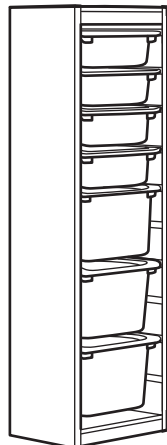

COMBINATIONS

Total size: 46×30×146 cm

This combination Rs.4,200 (392.224.15)

Units you need:

TROFAST frame, 46×30×146 cm, white	603.514.29	1 pc
TROFAST storage box, 42×30×23 cm, black	902.525.74	5 pcs

Total size: 46×30×146 cm

This combination Rs.4,300 (192.224.21)

Units you need:

TROFAST frame, 46×30×146 cm, white	603.514.29	1 pc
TROFAST storage box, 42×30×10 cm, green	201.416.69	4 pcs
TROFAST storage box, 42×30×23 cm, white	401.416.73	3 pcs

Total size: 44×30×91 cm

This combination Rs.4,450 (592.408.85)

Units you need:

TROFAST frame, 44×30×91 cm, light white stained pine	803.688.34	1 pc
TROFAST storage box, 42×30×10 cm, yellow	103.080.04	2 pcs
TROFAST storage box, 42×30×23 cm, orange	102.980.24	2 pcs