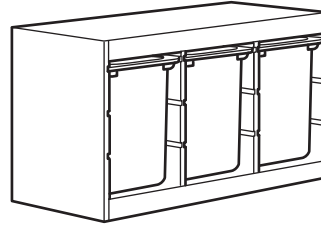

COMBINATIONS

Total size: 94×44×91 cm

This combination Rs.7,450 (892.409.02)

Units you need:

TROFAST frame, 94×44×91 cm, light white stained pine	503.688.35	1 pc
TROFAST storage box, 42×30×23 cm, white	401.416.73	6 pcs

Total size: 94×44×53 cm

This combination Rs. 6,000 (392.408.72)

Units you need:

TROFAST frame, 94×44×53 cm, light white stained pine	303.688.36	1 pc
TROFAST storage box, 42×30×36 cm, white	501.362.04	3 pcs