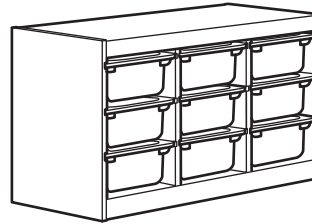

COMBINATIONS

Total size: 94×44×91 cm

This combination Rs.7,450 (892.409.02)

Units you need:

TROFAST frame, 94×44×91 cm, light white stained pine	503.688.35	1 pc
TROFAST storage box, 42×30×23 cm, white	401.416.73	6 pcs

Total size: 94×44×53 cm

This combination Rs. 6,000 (392.408.72)

Units you need:

TROFAST frame, 94×44×53 cm, light white stained pine	303.688.36	1 pc
TROFAST storage box, 42×30×36 cm, white	501.362.04	3 pcs

Total size: 99×44×56 cm

This combination Rs.4,650 (492.224.10)

Units you need:

TROFAST frame, 99×44×56 cm, white	603.514.34	1 pc
TROFAST storage box, 42×30×10 cm, white	001.416.70	3 pcs
TROFAST storage box, 42×30×23 cm, pink	601.416.72	3 pcs