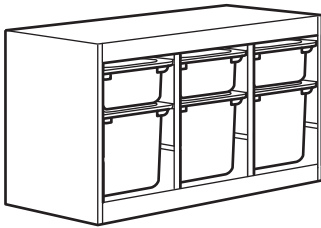

COMBINATIONS

Total size: 94×44×91 cm

This combination Rs.7,450 (892.409.02)

Units you need:

TROFAST frame, 94×44×91 cm, light white stained pine	503.688.35	1 pc
TROFAST storage box, 42×30×23 cm, white	401.416.73	6 pcs

Total size: 94×44×53 cm

This combination Rs. 6,000 (392.408.72)

Units you need:

TROFAST frame, 94×44×53 cm, light white stained pine	303.688.36	1 pc
TROFAST storage box, 42×30×36 cm, white	501.362.04	3 pcs