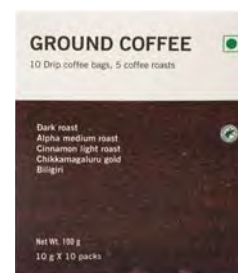

ALMONDS
Roasted almonds, 60 g.

Rs.112

PEPPERMINT
Infusion, 25 bags.

Rs.275

TULSI
Green tea, 25 bags.

Rs.175

KASHMIRI KAHWA
Green tea, 25 bags.

Rs.225