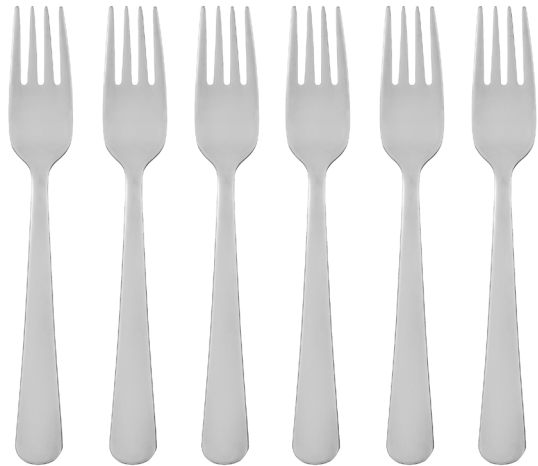

Dessert/salad fork,
16 cm, pack of 6
Rs.499