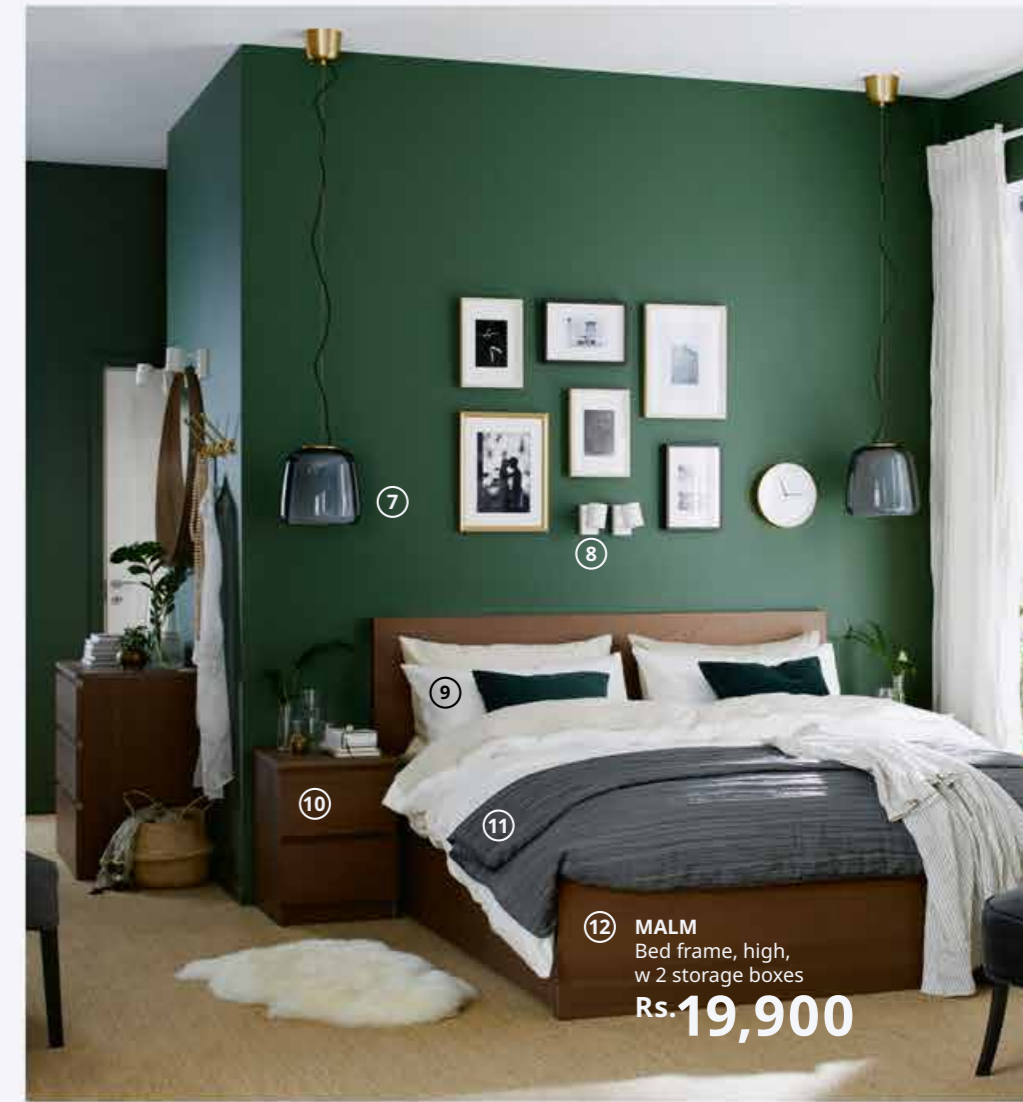

- 4 **New ÅSVEIG** cushion cover Rs. 599 100% cotton. L40×W65cm. Dark beige 304.765.72
- 5 **GJÖRA** bed frame Rs. 18,990 (without slats) and Rs. 20,990 (with LUROY slats) The hard-wearing solid birch has natural variations in grain, colour and texture, giving every piece a unique look. Create extra storage space under the bed with RÖMSKOG bed boxes. Solid birch.

W174×L211, H175cm. Mattress size 160×200cm. 892.112.35

Show your true colours

Enjoy the same look and beauty as solid wood in the MALM bed frame. With side panels and headboard in the same neutral nuance, you can easily match with any choice of textiles to create a luxurious expression.

6 **GÄNGA**
Alarm clock
Rs. 1,190

- 6 **GÄNGA** alarm clock \$000 No disturbing ticking sounds since the clock has a silent quartz movement. Steel and plastic. Designer: Sanna Nordin . Ø8.5, H13cm. Brass-colour 903.982.94
- 7 **EVEDAL** pendant lamp Rs. 11,990/pc Brass-plated steel and glass. Designer: Aaron Probyn. Ø28cm. Grey 703.642.28
- 8 **NYMÅNE** wall up/downlighter, wired-in Rs. 999/pc Light directed both upwards and downwards. Powder coated steel and aluminium. Designer: Mikael Warnhammar. Ø7, H15cm. White 203.978.63
- 9 **NATTJASMIN** quilt cover and 2 pillowcases Rs. 2,590 60% cotton satin and 40% lyocell satin. Quilt cover W240×L220cm. Pillowcases L50×W60cm. White 103.371.67
- 10 **MALM** chest of 2 drawers Rs. 3,490 Stained, clear lacquered ash veneer. W40×D48, H55cm. Brown stained ash veneer 803.546.53
- 11 **VEKETÅG** bedspread Rs. 4,990 W260×L250cm. Grey 303.819.51
- 12 **MALM** bed frame, high, w 2 storage boxes Rs. 19,990 The storage boxes are easy to roll out and in thanks to the castors on the base. Slatted bed base, mattress and bedlinen are sold separately. Particleboard, Laminate (melamine), ABS plastic L000×W000, D000cm. Mattress size 160×200cm. Brown stained ash veneer 891.989.17