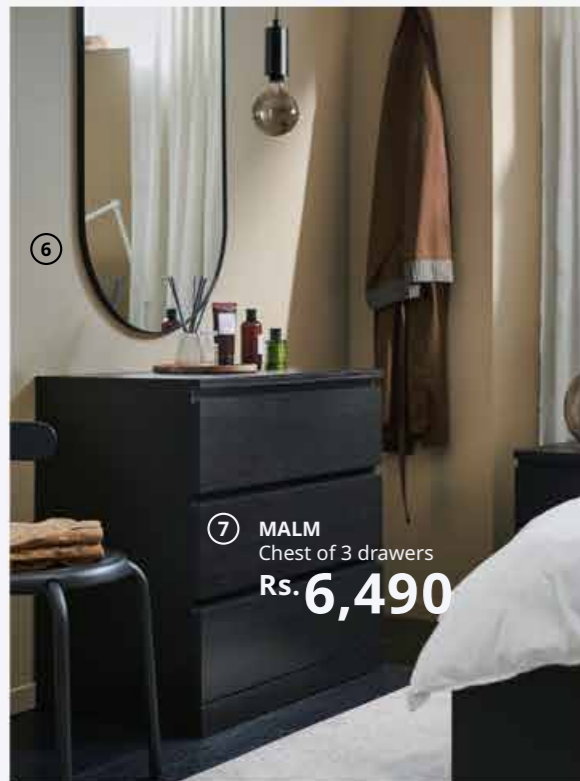

⑧

② **MALM**
Bed frame, high, w 4 storage boxes
Rs. 24,990

2-in-1 – combine your sleep solution with extra storage to save some floorspace.

⑦ **MALM**
Chest of 3 drawers
Rs. 6,490

⑨

Calming coordination

Let the soothing style of your MALM bedroom rock you to sleep. This is practical luxury at its best, with lots of storage opportunities behind a sleek façade that can be extended to the rest of your home. Put things in their designated place, lie down on the comfy bed and get some rest to find your inner calm again (even after the busiest of days).

MALM chest of drawers must be secured to the wall with the enclosed safety fitting to prevent it from tipping over.

① **HEMNES**
Bed frame
Rs. 21,990

②

③

④

⑤ **HEMNES**
Chest of 8 drawers
Rs. 18,990

Stick to your style