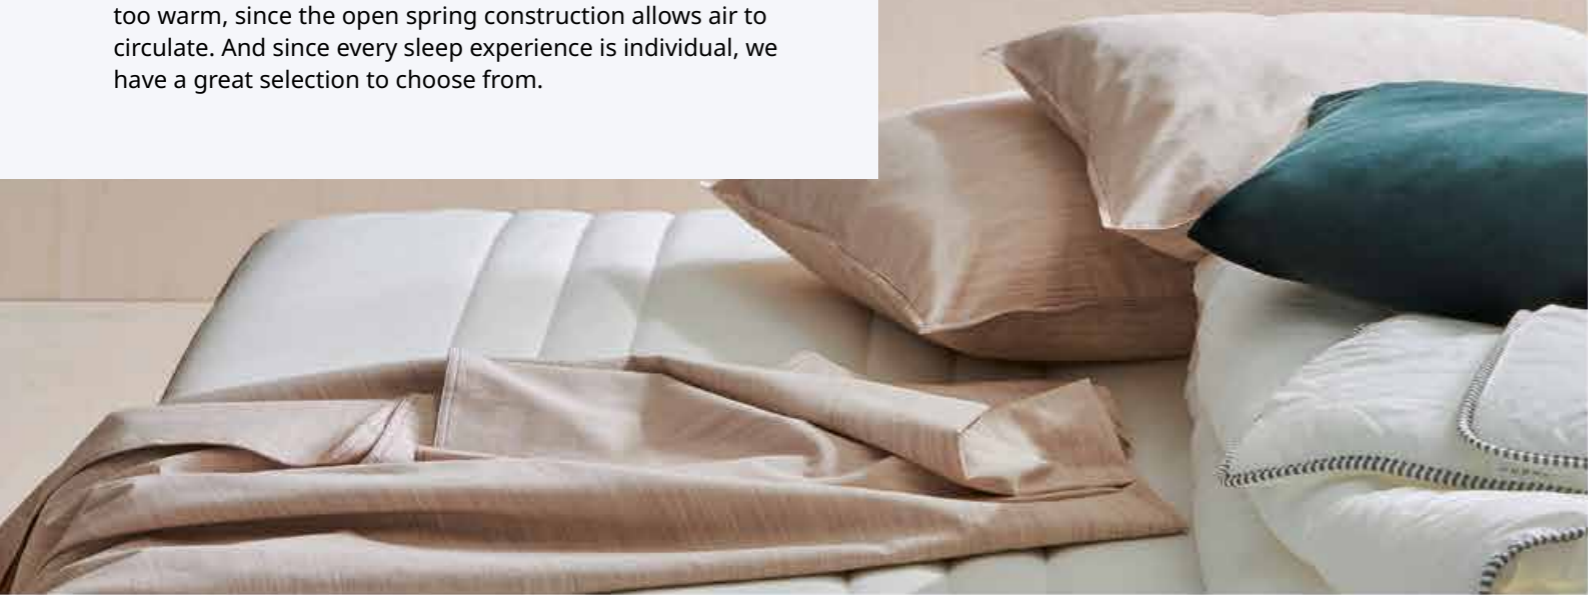

Support for all shapes and sizes

Drift off and enjoy great sleep in a comfy bed, all at a price that lets you rest easy. A spring mattress provides solid support and distributes your weight evenly. You won't feel too warm, since the open spring construction allows air to circulate. And since every sleep experience is individual, we have a great selection to choose from.