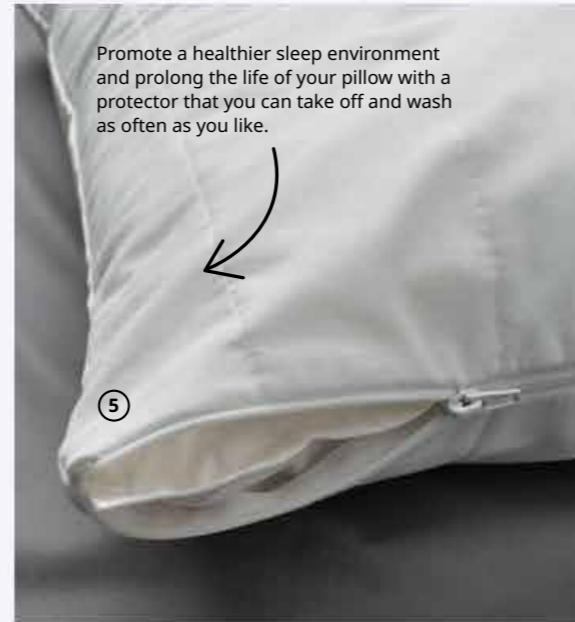

Promote a healthier sleep environment and prolong the life of your pillow with a protector that you can take off and wash as often as you like.

⑤