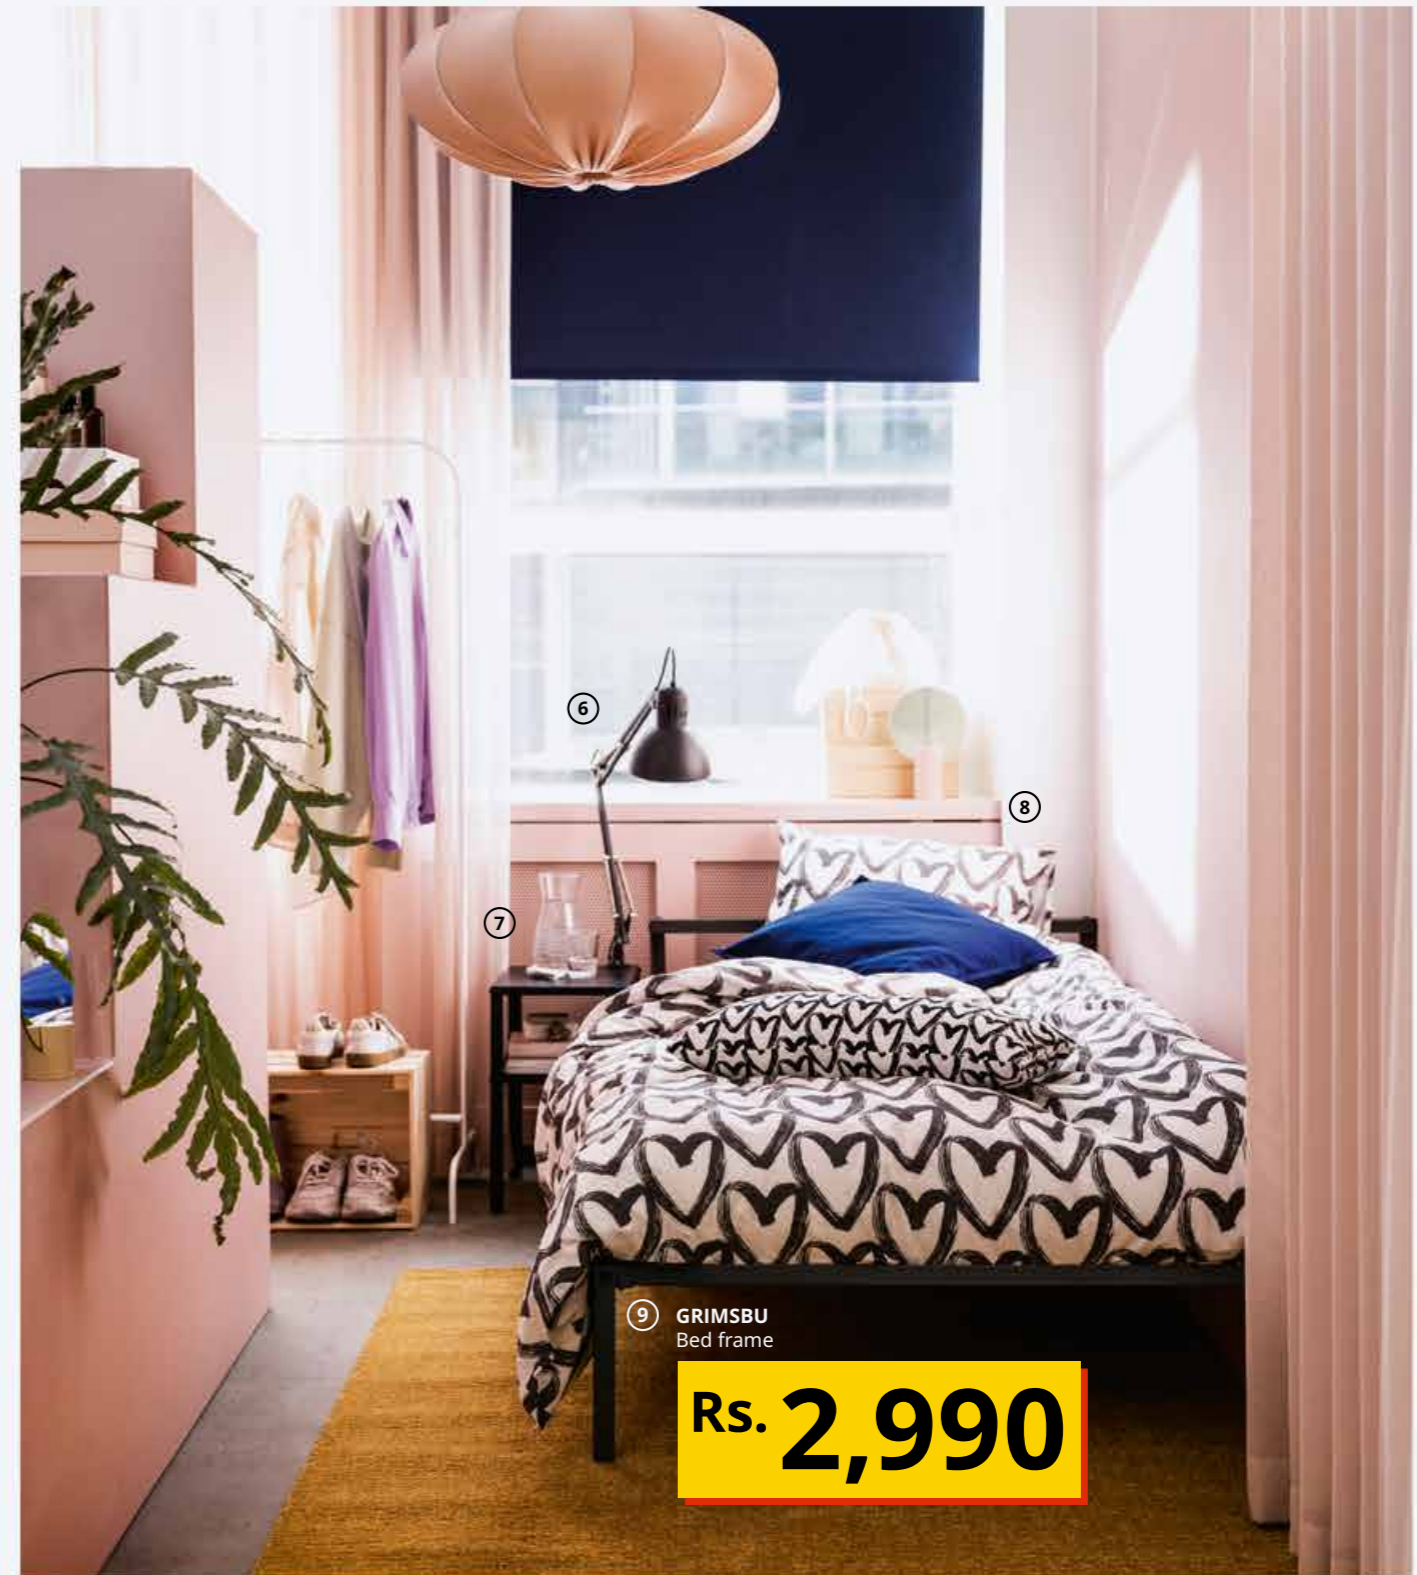

⑨ **GRIMSBU**
Bed frame
Rs. 2,990