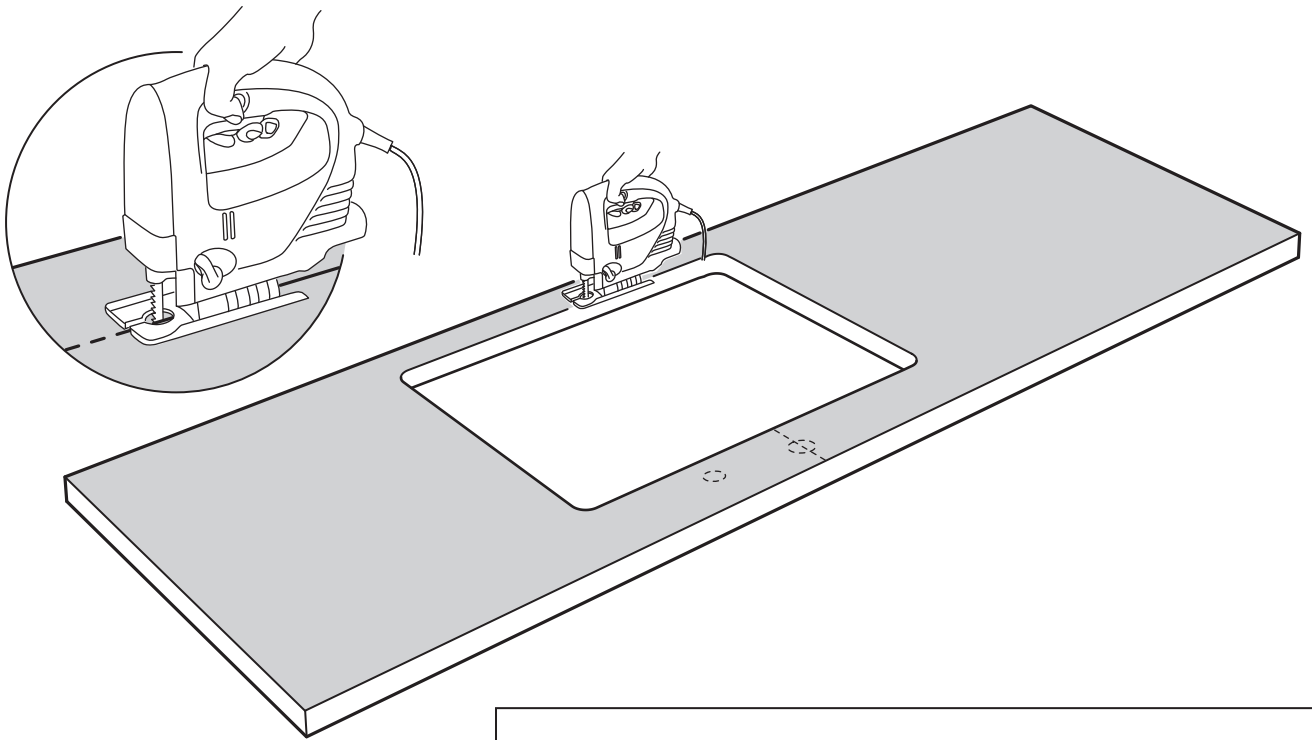

VRESJÖN

Design and Quality
IKEA of Sweden

English

Follow the installation instructions supplied with the mixer tap and the water-trap. NOTE! Silicone is not included. To prevent water from entering between the countertop and the sink, seal the gap with silicone. Screws or mounting fittings to fix the furniture/object to the wall/ceiling are not included. Choose screws or mounting fittings that are suitable for use in your wall/ceiling and have enough holding power. If you are uncertain, contact your local specialised dealer.

1

2

3

4

5

6

English

NOTE! Silicone is not included! In order to prevent water from penetrating into the countertop in case of leakage, the cut edges must be sealed with silicone.