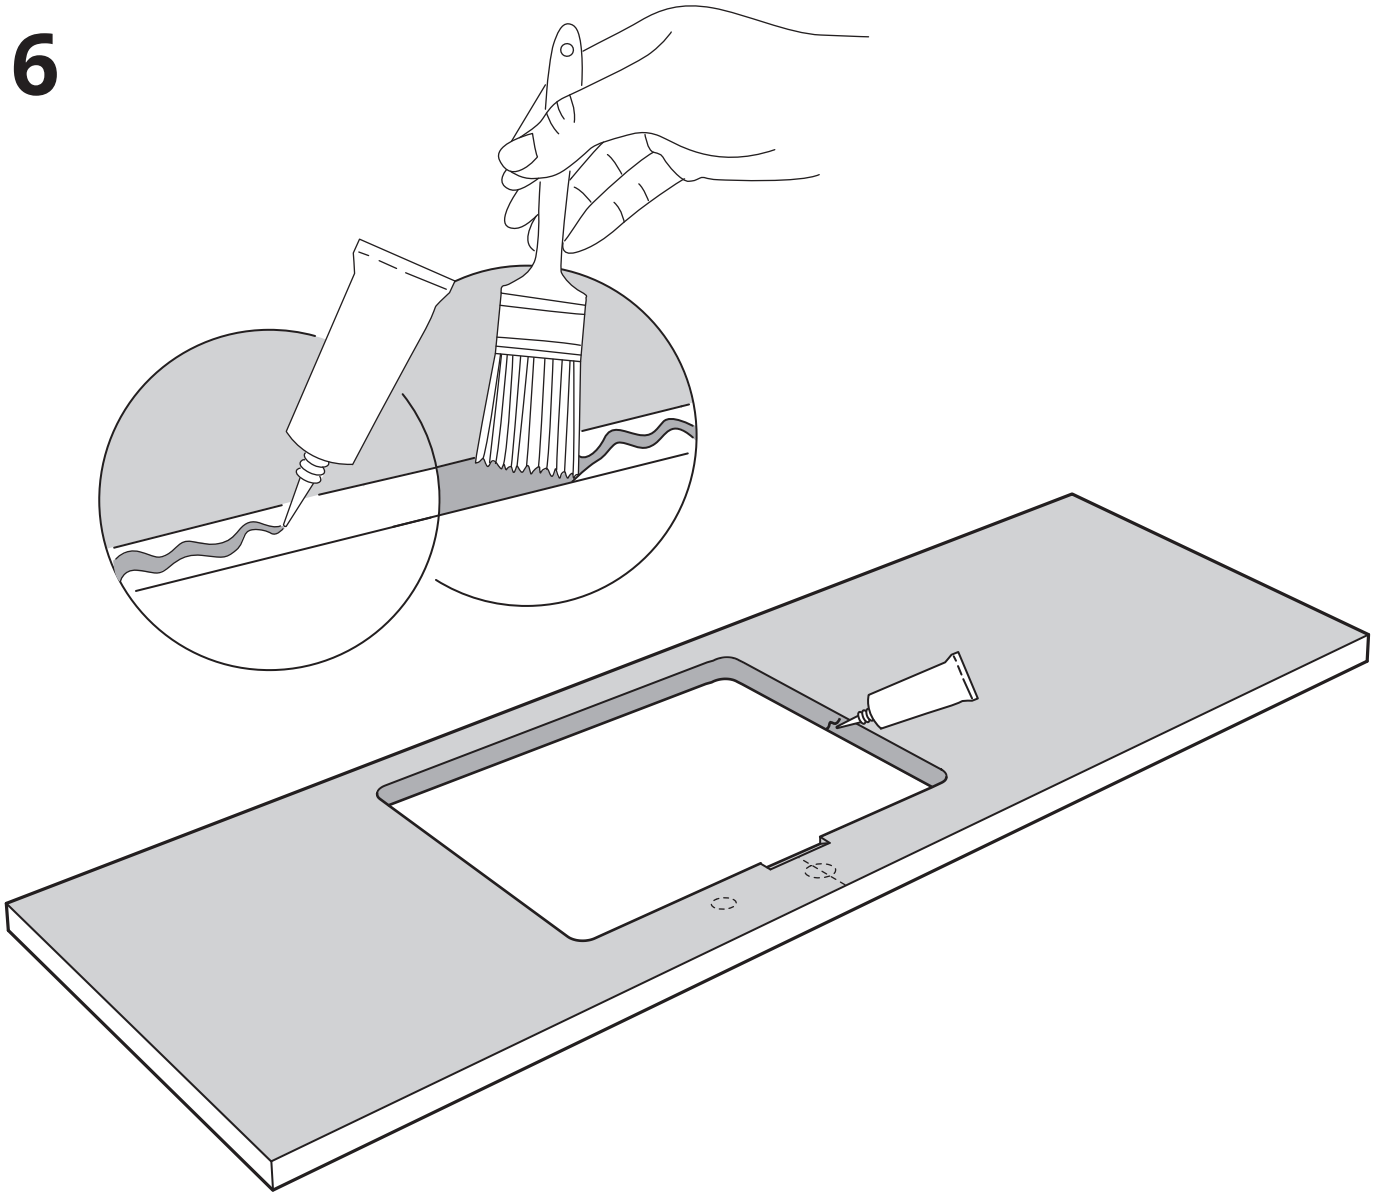

VRESJÖN

Design and Quality
IKEA of Sweden

English

Follow the installation instructions supplied with the mixer tap and the water-trap. NOTE! Silicone is not included. To prevent water from entering between the countertop and the sink, seal the gap with silicone. Screws or mounting fittings to fix the furniture/object to the wall/ceiling are not included. Choose screws or mounting fittings that are suitable for use in your wall/ceiling and have enough holding power. If you are uncertain, contact your local specialised dealer.

1

2

3

4

5

6

English

NOTE! Silicone is not included! In order to prevent water from penetrating into the countertop in case of leakage, the cut edges must be sealed with silicone.