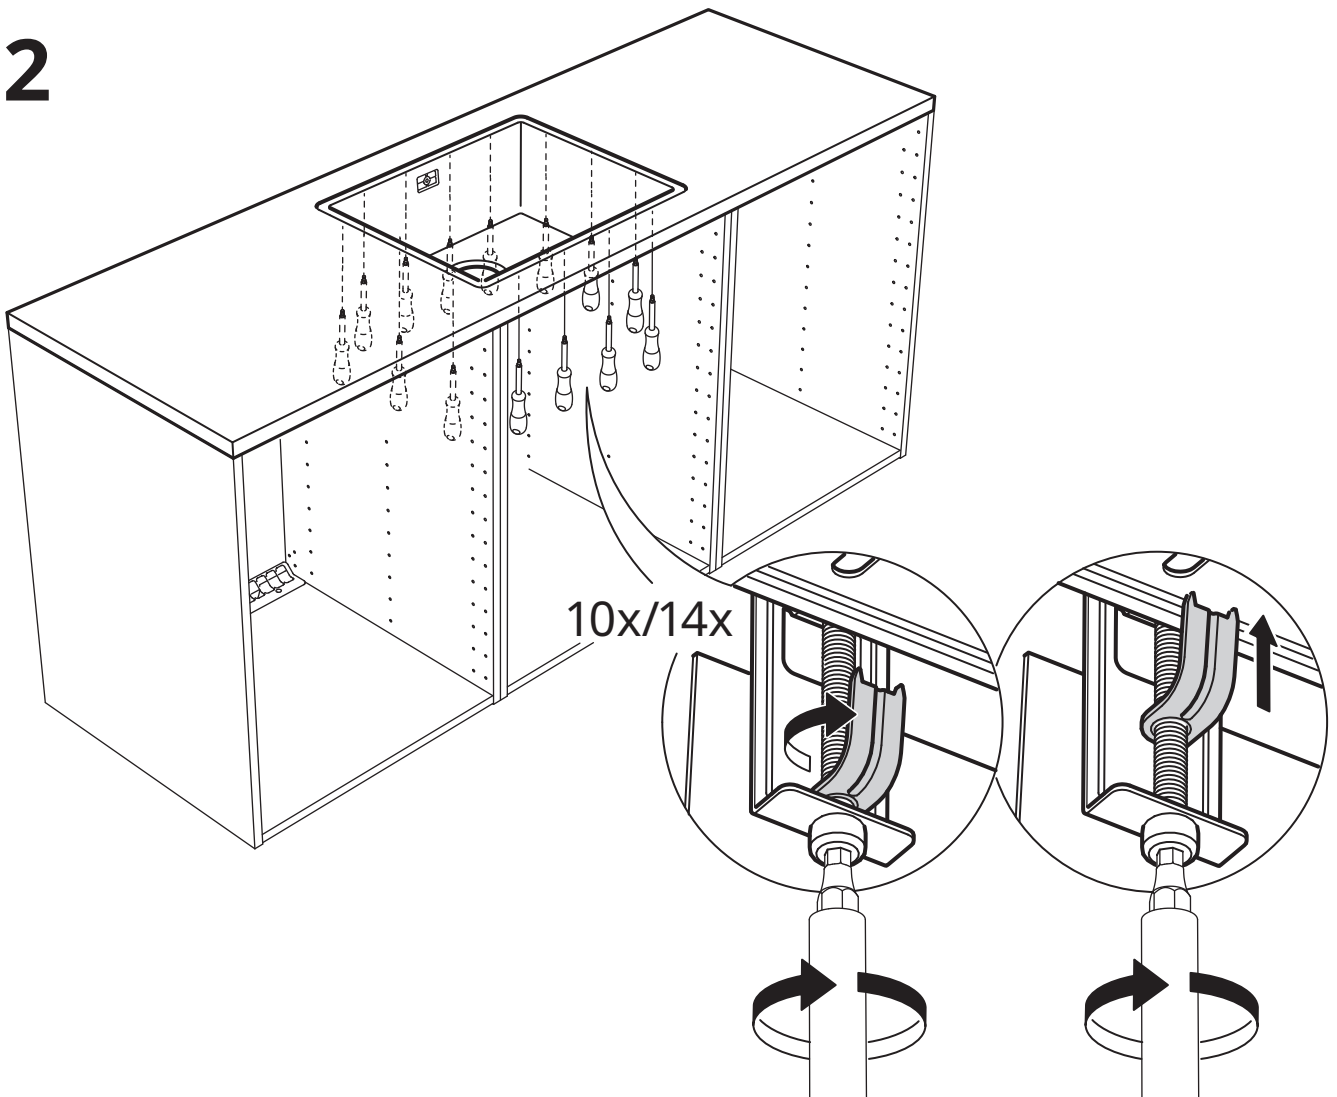

9

10

11

12

Min 65 mm
(2 4/8")

6 - 20

English

The kitchen sink is made of stainless steel and it complies with the requirements on durability and cleanability.