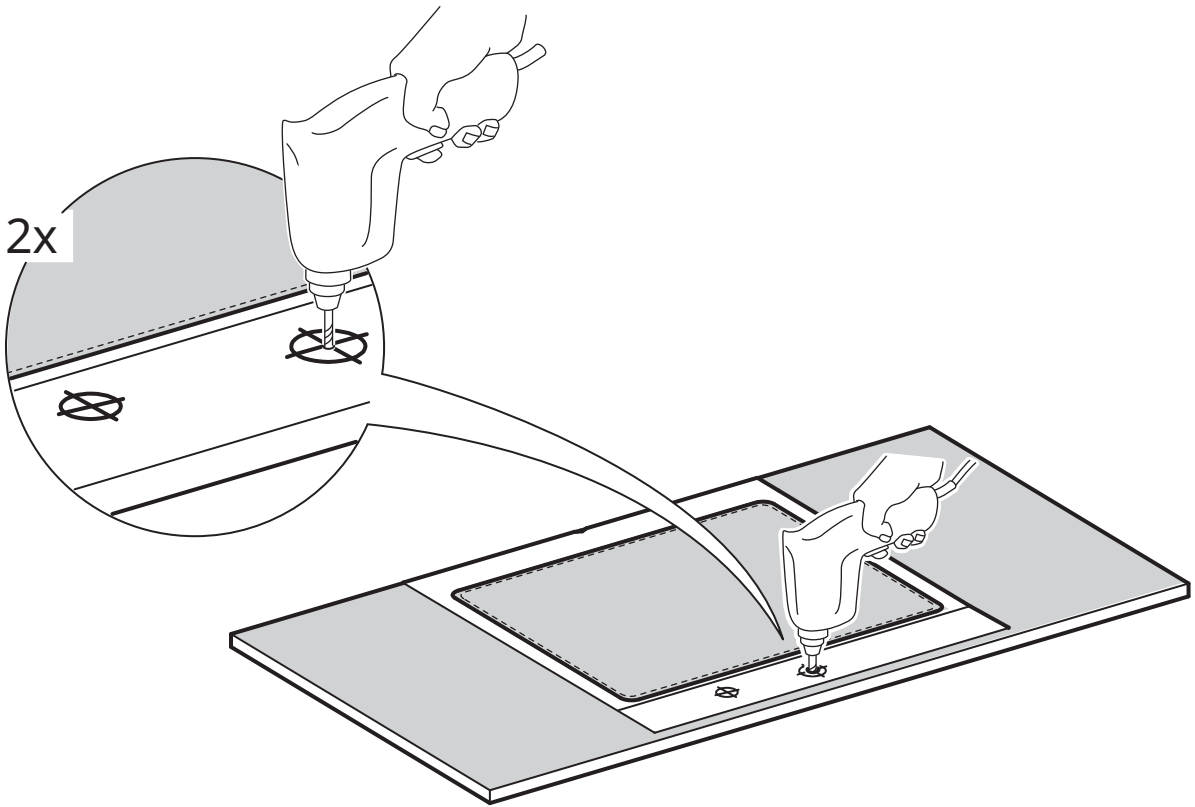

VRESJÖN

Design and Quality
IKEA of Sweden

English

Follow the installation instructions supplied with the mixer tap and the water-trap. NOTE! Silicone is not included. To prevent water from entering between the countertop and the sink, seal the gap with silicone. Screws or mounting fittings to fix the furniture/object to the wall/ceiling are not included. Choose screws or mounting fittings that are suitable for use in your wall/ceiling and have enough holding power. If you are uncertain, contact your local specialised dealer.

1

2

3

4

5

6

English

NOTE! Silicone is not included! In order to prevent water from penetrating into the countertop in case of leakage, the cut edges must be sealed with silicone.

עברית

שימו לב! האריזה אינה כוללת סיליקון. כדי למנוע חדירת מים למשטח העבודה במקרה של דליפה, יש לאטום את השוליים החתוכים בסיליקון.

7

54x44

7

74x44

7

37x44