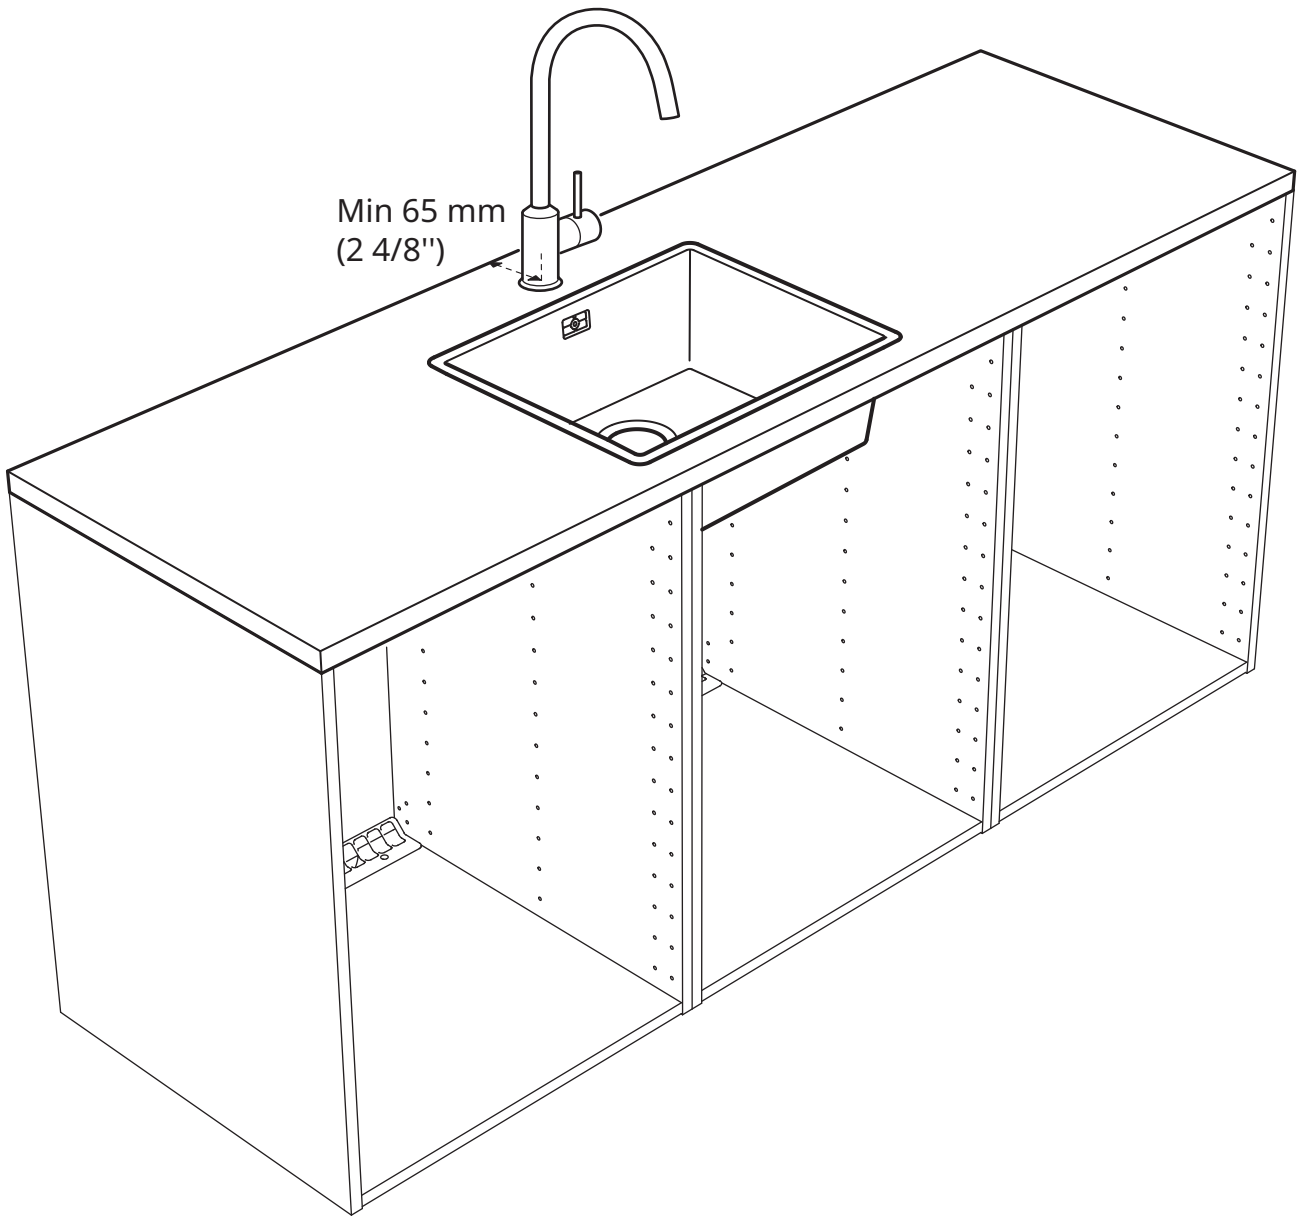

9

10

11

12

Min 65 mm
(2 4/8")

6 - 20

English

The kitchen sink is made of stainless steel and it complies with the requirements on durability and cleanability.