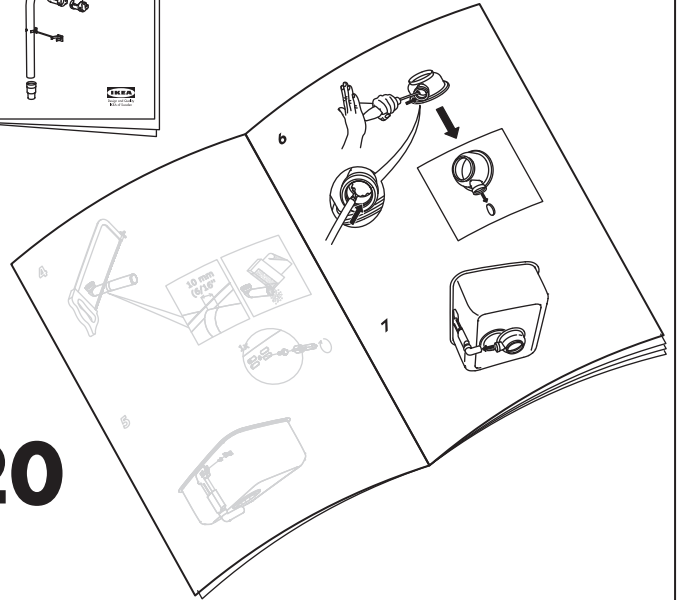

9

10

11

12

Min 65 mm
(2 4/8")

6 - 20

English

The kitchen sink is made of stainless steel and it complies with the requirements on durability and cleanability.