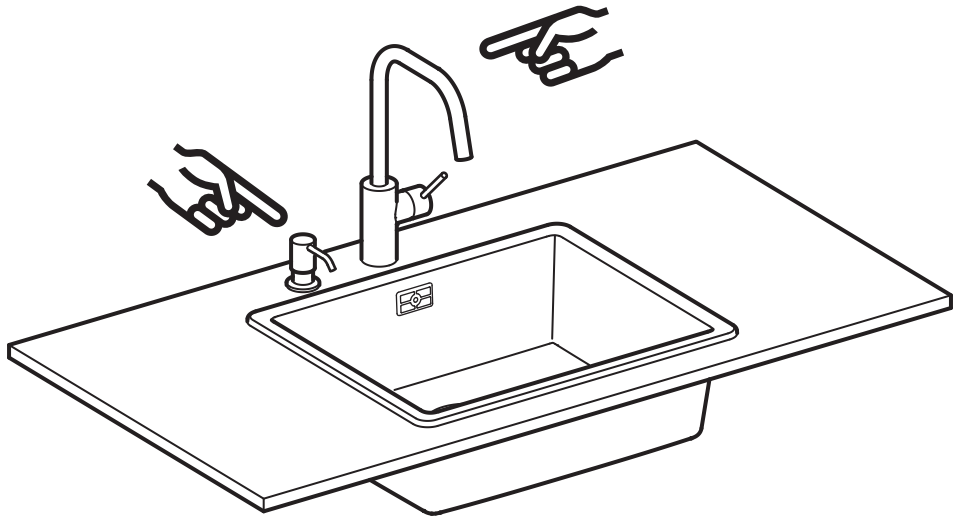

VRESJÖN

Design and Quality
IKEA of Sweden

English

Follow the installation instructions supplied with the mixer tap and the water-trap. NOTE! Silicone is not included. To prevent water from entering between the countertop and the sink, seal the gap with silicone. Screws or mounting fittings to fix the furniture/object to the wall/ceiling are not included. Choose screws or mounting fittings that are suitable for use in your wall/ceiling and have enough holding power. If you are uncertain, contact your local specialised dealer.

1

2

3

4

5

6

English

NOTE! Silicone is not included! In order to prevent water from penetrating into the countertop in case of leakage, the cut edges must be sealed with silicone.

עברית

שימו לב! האריזה אינה כוללת סיליקון. כדי למנוע חדירת מים למשטח העבודה במקרה של דליפה, יש לאטום את השוליים החתוכים בסיליקון.

7

54x44

7

74x44

7

37x44