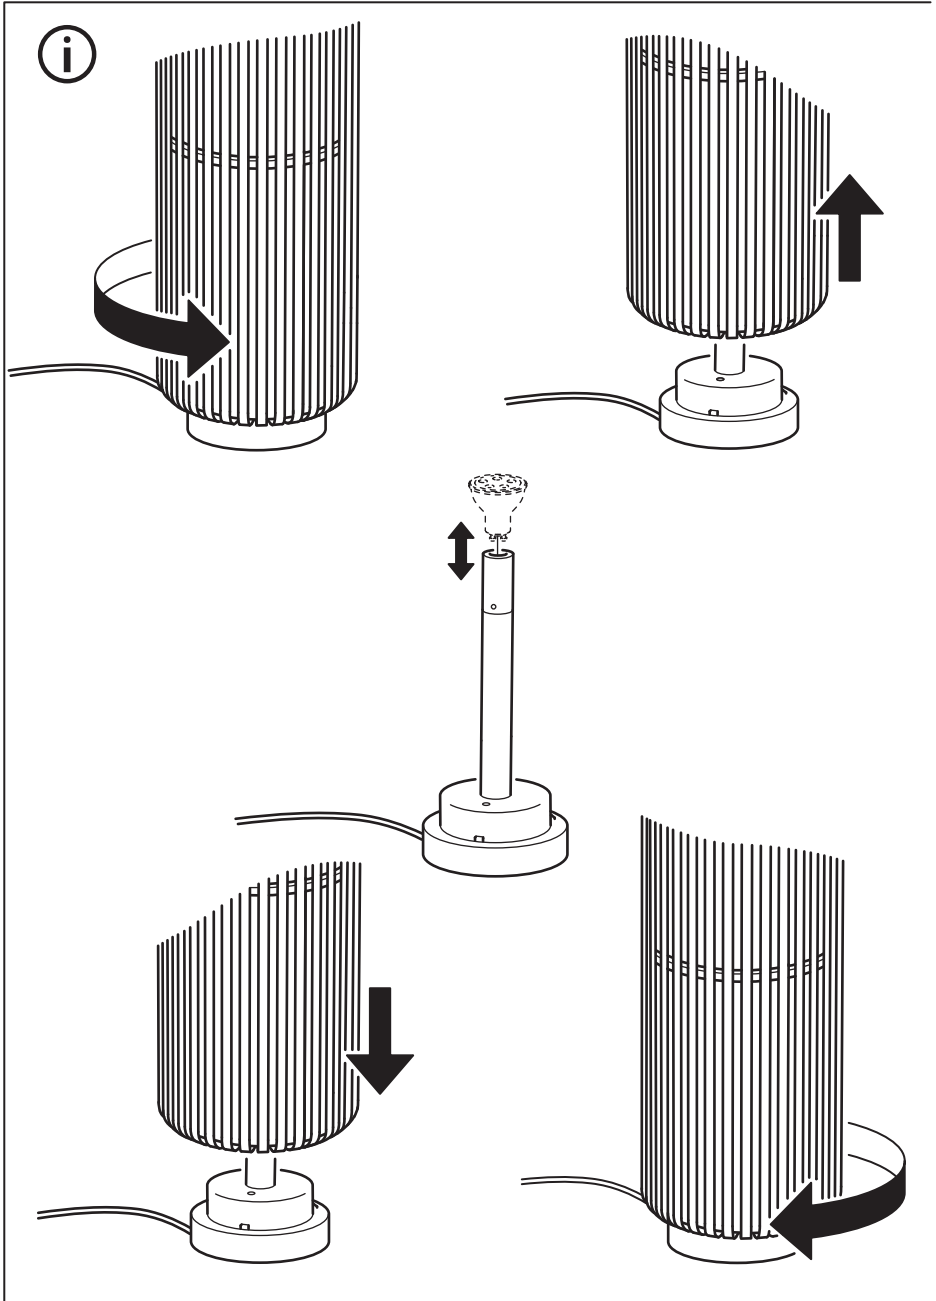

VARPTROSS

Design and Quality
IKEA of Sweden

English

For indoor use only.

English

If the external flexible cable or cord of this luminaire is damaged, it shall be exclusively replaced by the manufacturer or his service agent or a similar qualified person in order to avoid a hazard. If you are uncertain, please contact IKEA.

1

2

3

English

WHEN CHANGING BULB - use only GU10 LED bulb.

Do not use GU10 Halogen.

עברית

בעת החלפת הנורה - השתמשו בנורת לד GU10 בלבד.
אין להשתמש בנורת הלוגן GU10.