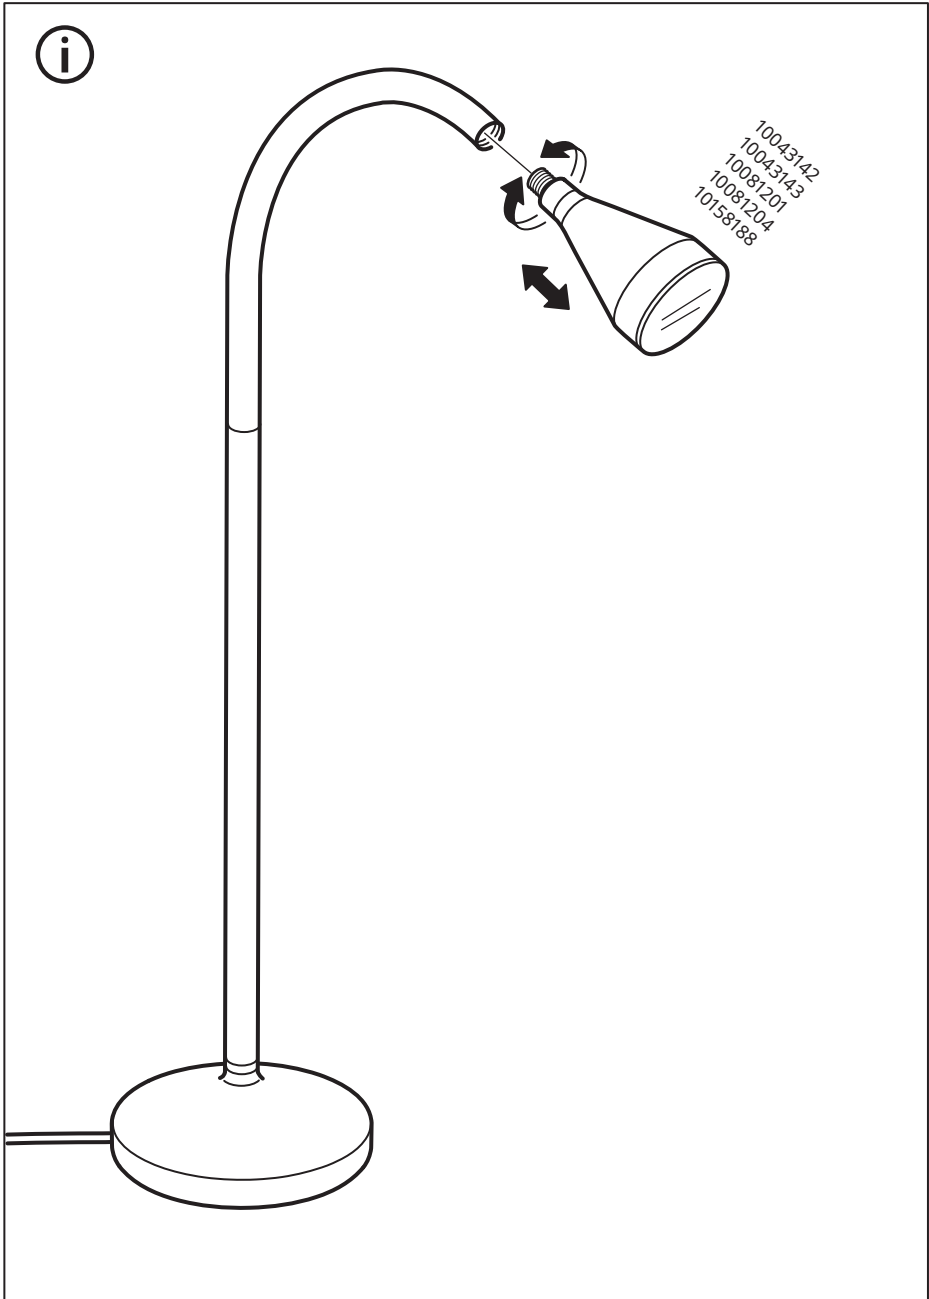

NÄVLINGE

Design and Quality
IKEA of Sweden

**English****IMPORTANT SAFETY INSTRUCTIONS**

For indoor use only.

Regularly check the cord, the transformer and all other parts for damage. If any part is damaged the product should not be used.

10043142
10043143
10081201
10081204
10158188

1x

1

2

10043142
10043143
10081201
10081204
10158188