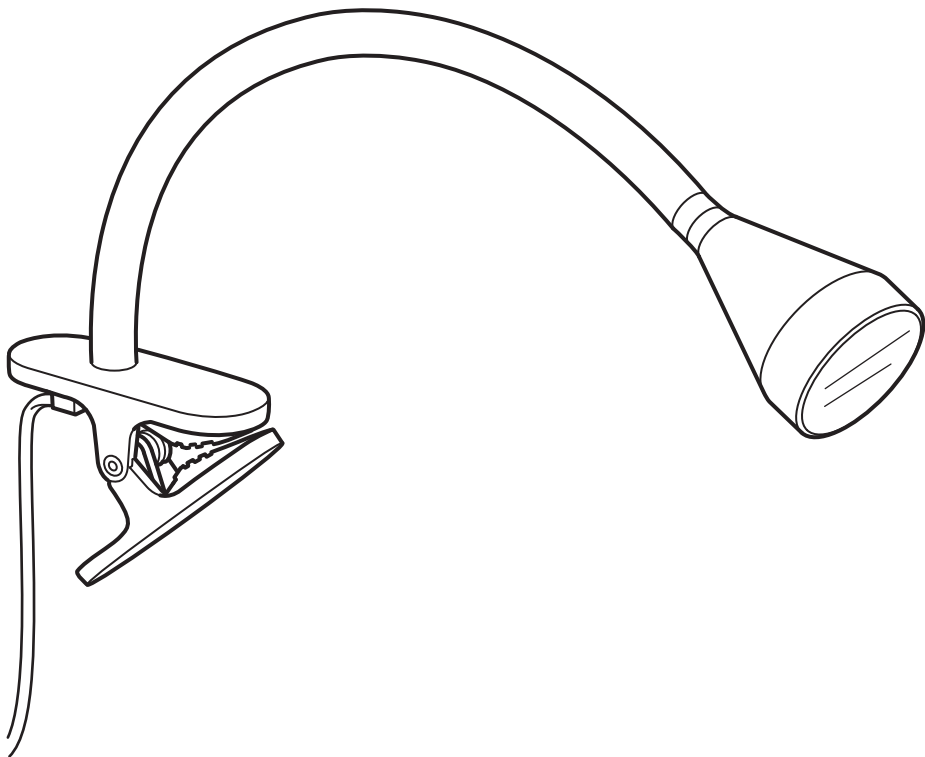

NÄVLINGE

Design and Quality
IKEA of Sweden

**English****IMPORTANT SAFETY INSTRUCTIONS**

For indoor use only.

Regularly check the cord, the transformer and all other parts for damage. If any part is damaged the product should not be used.

Important information! Keep these instructions for future use.

English

If the external flexible cable or cord of this luminaire is damaged, it shall be exclusively replaced by the manufacturer or his service agent or a similar qualified person in order to avoid a hazard. If you are uncertain, please contact IKEA.