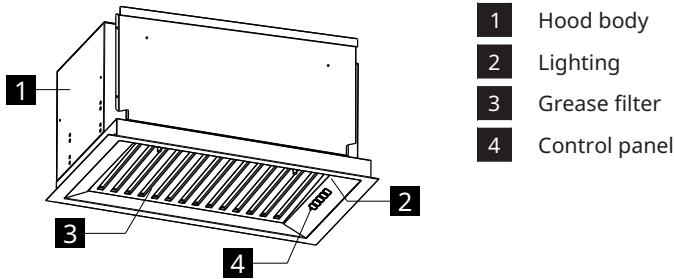

# MÅNGSBO

en

Design and Quality  
IKEA of Sweden

Product description

Control panel

Key	Key press	Function	LED
<b>A</b> Speed	Short	Turns the motor on/off at speed one.	On or Off
<b>B</b> Speed	Short	Starts the motor at the second speed. The Key <b>A</b> must be selected.	<b>A</b> + <b>B</b> are on
<b>C</b> Speed	Short	Starts the motor at the third speed. The Key <b>A</b> must be selected.	<b>A</b> + <b>C</b> are on
<b>D</b> Speed	Short	Turns the motor on at Booster speed. This speed is timed for 6 minutes. At the end of this time, the system returns automatically to the speed that was set before. If it is activated with the motor turned off, it will switch to OFF at the end of the time. To deactivate it, press button A,B or C. The Key <b>A</b> must be selected.	<b>A</b> On <b>D</b> Flashing
<b>E</b> Light	Short	Turns the lighting system on and off at maximum intensity.	On or Off
	Long	Increases or decreases the lighting intensity.	On or Off