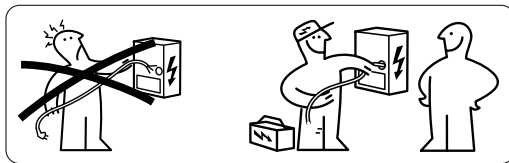

# MÅNGSBO

en

Design and Quality  
IKEA of Sweden

Product description

Control panel

Key	Key press	Function	LED
<b>A</b> Speed	Short	Turns the motor on/off at speed one.	On or Off
<b>B</b> Speed	Short	Starts the motor at the second speed. The Key <b>A</b> must be selected.	<b>A</b> + <b>B</b> are on
<b>C</b> Speed	Short	Starts the motor at the third speed. The Key <b>A</b> must be selected.	<b>A</b> + <b>C</b> are on
<b>D</b> Speed	Short	Turns the motor on at Booster speed. This speed is timed for 6 minutes. At the end of this time, the system returns automatically to the speed that was set before. If it is activated with the motor turned off, it will switch to OFF at the end of the time. To deactivate it, press button A,B or C. The Key <b>A</b> must be selected.	<b>A</b> On <b>D</b> Flashing
<b>E</b> Light	Short	Turns the lighting system on and off at maximum intensity.	On or Off
	Long	Increases or decreases the lighting intensity.	On or Off