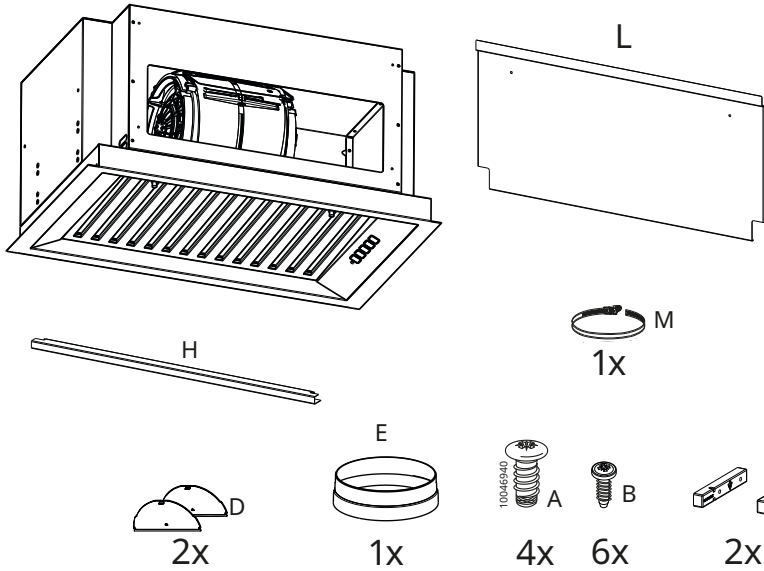

# MÅNGSBO

en

Design and Quality  
IKEA of Sweden

Product description

Control panel

Key	Key press	Function	LED
<b>A</b> Speed	Short	Turns the motor on/off at speed one.	On or Off
<b>B</b> Speed	Short	Starts the motor at the second speed. The Key <b>A</b> must be selected.	<b>A</b> + <b>B</b> are on
<b>C</b> Speed	Short	Starts the motor at the third speed. The Key <b>A</b> must be selected.	<b>A</b> + <b>C</b> are on
<b>D</b> Speed	Short	Turns the motor on at Booster speed. This speed is timed for 6 minutes. At the end of this time, the system returns automatically to the speed that was set before. If it is activated with the motor turned off, it will switch to OFF at the end of the time. To deactivate it, press button A,B or C. The Key <b>A</b> must be selected.	<b>A</b> On <b>D</b> Flashing
<b>E</b> Light	Short	Turns the lighting system on and off at maximum intensity.	On or Off
	Long	Increases or decreases the lighting intensity.	On or Off