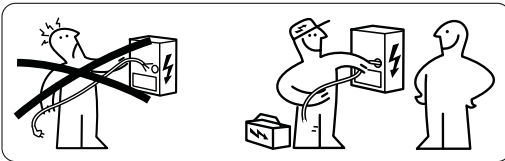

# KNUVEBO

Design and Quality  
IKEA of Sweden

<b>ENGLISH</b>	<b>5</b>
<b>ΕΛΛΗΝΙΚΑ</b>	<b>7</b>

Product description

- 1** Upper chimney
- 2** Lower chimney
- 3** Hood body
- 4** Lighting
- 5** Grease filter
- 6** Control panel

Control panel

Key	Key press	Function	LED
<b>A</b> Speed	Short	Turns the motor on at Speed One. Turns the motor off.	On or Off
<b>B</b> Speed	Short	Starts the motor at the Second Speed.	<b>A</b> + <b>B</b> are on
<b>C</b> Speed	Short	Starts the motor at the Third Speed.	<b>A</b> + <b>C</b> are on
	Long	Turns the motor on at Booster Speed. This speed is timed for 6 minutes. At the end of this time, the system returns automatically to the speed that was set before.	<b>C</b> Flashes
<b>D</b> Light	Short	Turns the lighting system on and off at maximum intensity.	On or Off
	Long	Turns the medium intensity lighting system on and off.	On or Off