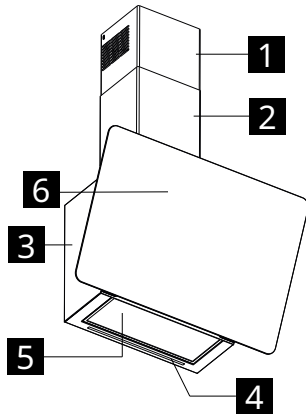

# KNUVEBO

Design and Quality  
IKEA of Sweden

<b>ENGLISH</b>	<b>5</b>
<b>ΕΛΛΗΝΙΚΑ</b>	<b>7</b>

Product description

- 1** Upper chimney
- 2** Lower chimney
- 3** Hood body
- 4** Lighting
- 5** Grease filter
- 6** Control panel

Control panel

Key	Key press	Function	LED
<b>A</b> Speed	Short	Turns the motor on at Speed One. Turns the motor off.	On or Off
<b>B</b> Speed	Short	Starts the motor at the Second Speed.	<b>A</b> + <b>B</b> are on
<b>C</b> Speed	Short	Starts the motor at the Third Speed.	<b>A</b> + <b>C</b> are on
	Long	Turns the motor on at Booster Speed. This speed is timed for 6 minutes. At the end of this time, the system returns automatically to the speed that was set before.	<b>C</b> Flashes
<b>D</b> Light	Short	Turns the lighting system on and off at maximum intensity.	On or Off
	Long	Turns the medium intensity lighting system on and off.	On or Off

## Περιγραφή του προϊόντος

- 1** Άνω καπνοδόχος
- 2** Κάτω καπνοδόχος
- 3** Σώμα απορροφητήρα
- 4** Φωτισμός
- 5** Φίλτρο για λίπη
- 6** Πίνακας ελέγχου