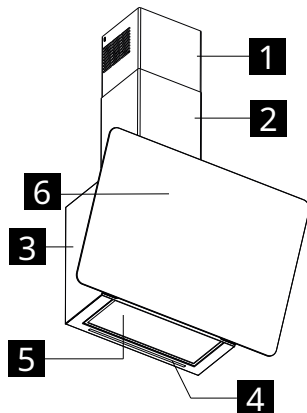

Control panel

Key	Key press	Function	LED
<b>A</b> Speed	Short	Turns the motor on at Speed One. Turns the motor off.	On or Off
<b>B</b> Speed	Short	Starts the motor at the Second Speed.	<b>A</b> + <b>B</b> are on
<b>C</b> Speed	Short	Starts the motor at the Third Speed.	<b>A</b> + <b>C</b> are on
	Long	Turns the motor on at Booster Speed. This speed is timed for 6 minutes. At the end of this time, the system returns automatically to the speed that was set before.	<b>C</b> Flashes
<b>D</b> Light	Short	Turns the lighting system on and off at maximum intensity.	On or Off
	Long	Turns the medium intensity lighting system on and off.	On or Off

## Περιγραφή του προϊόντος

- 1** Άνω καπνοδόχος
- 2** Κάτω καπνοδόχος
- 3** Σώμα απορροφητήρα
- 4** Φωτισμός
- 5** Φίλτρο για λίπη
- 6** Πίνακας ελέγχου