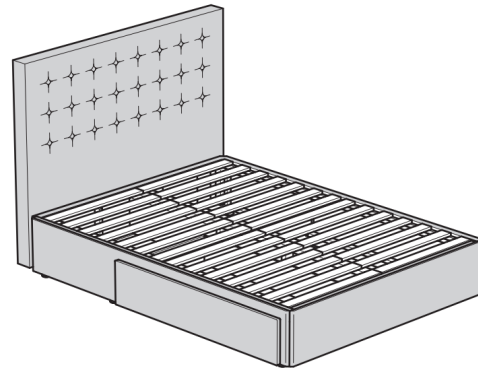

BRANDASUND divan bed.
Mattress sold separately.

Beige

Standard Double	2 drawers	293.308.06
Standard King	2 drawers	893.308.08

Grey

Small Double	Drawer left	693.308.09
Small Double	Drawer right	493.308.05
Standard Double	2 drawers	093.308.07
Standard King	2 drawers	493.308.10