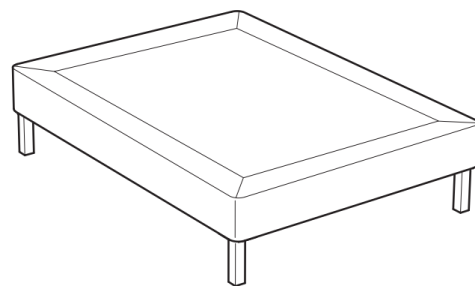

ESPEVÄR divan bed. Mattress and legs sold separately. See page 12 for our range of legs.

Dark grey

Standard Single	091.566.24
Standard Double	191.566.09
Standard King	891.566.20
Super King	191.566.28