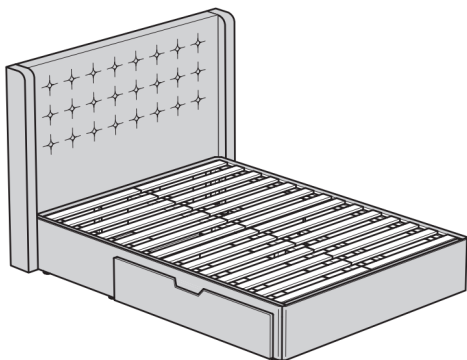

AVALDSNES divan bed with 2 drawers.
Mattress sold separately.

Blue

Standard Double	793.858.39
Standard King	593.858.40
Super King	993.858.43

Grey

Standard Double	193.858.42
Standard King	393.858.41
Super King	793.858.44