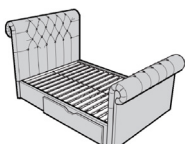

SKJÄNES upholstered storage bed. Slatted bed base and midbeam are included.

Dark green velvet, fixed cover

Standard Double	794.178.78
Standard King	994.178.82