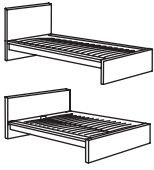

Bed frames

MALM bed frame. SKORVA midbeam and LURÖY slatted bed base are included, but packaged separately.

White

Standard Single	490.099.47
Standard Double	290.069.78
Standard King	690.069.81
140x200 cm	690.024.31
160x200 cm	290.024.33
Super King	790.024.35

Black brown veneer

Standard Single	690.099.46
Standard Double	190.069.74
Standard King	890.069.80
Super King	090.024.34

White stained oak veneer

Standard Single	591.322.92
Standard Double	790.225.65
Standard King	990.225.69
Super King	990.273.93