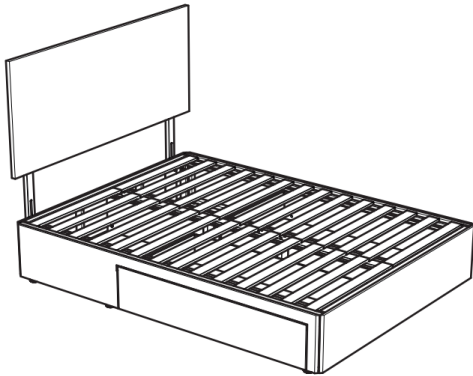

Divan beds

BALESTRAND divan bed.
Mattress sold separately.

Skiftebo grey

Standard Single	Drawer left	892.747.08
Standard Single	Drawer right	492.747.05
Small Double	Drawer left	692.747.09
Small Double	Drawer right	292.747.11
Standard Double	2 drawers	092.747.07
Standard King	2 drawers	292.747.06