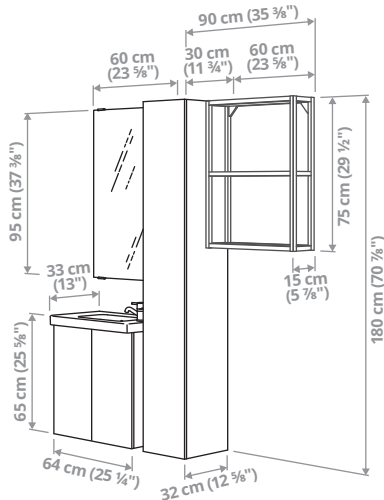

B102 – with washbasin 33 cm deep.

Even the smallest bathroom can fit great storage when you combine a shallow wash-stand with open and closed storage. And with a beautiful reflection on the mirror, every morning is a good morning.

This combination with W64xD33 cm washbasin with	white closed cabinet		grey closed cabinet	
	white frame	anthracite frame	anthracite frame	anthracite frame
White	495.476.16	595.473.76	—	—
White frame	—	395.469.19	—	—
Grey frame	—	—	695.477.19	—
High gloss white	995.476.85	—	—	—
Oak effect	195.470.95	—	—	—
Pale grey-green	195.474.82	—	—	—