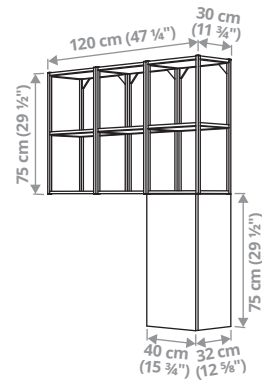

ENHET A114 storage combination 120×30×150 cm.

A mix of open and closed storage that allows you to show or not to show. Put your favourite objects on display and hide the messy stuff. A clever combo that can be placed almost anywhere in your home.

This combination with	white frame	anthracite frame
White	095.479.77	995.480.86
White frame	—	393.314.81
Grey frame	—	895.480.01
High gloss white	495.479.37	—
Oak effect	695.480.21	—
Pale grey-green	595.481.06	—