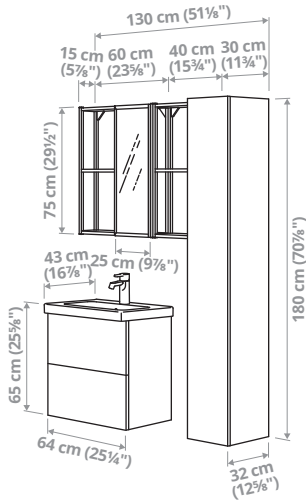

ENHET complete bathrooms

Note! Lighting products not included. Knobs/handles not included, sold separately.

B104 – washbasin 64 cm wide.

Small space with lots to store? This solution has room for all your things with a blend of open and closed storage topped with accessories for things that are needless to stow away.

This combination with 64 cm wide washbasin with	white closed cabinet		grey closed cabinet	
	white frame	anthracite frame	anthracite frame	anthracite frame
White	495.476.97	695.477.36	—	—
White frame	—	—	595.473.00	—
Grey frame	—	—	—	795.478.08
High gloss white	795.476.86	—	—	—
Oak effect	295.476.98	—	—	—
Pale grey-green	195.476.27	—	—	—