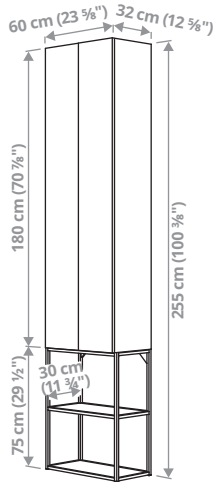

ENHET storage combinations

Note! Lighting products not included. Knobs/handles not included, sold separately.

ENHET is all about simplicity and the possibility to change and adapt your home when your life changes. No matter what happens, everyday life becomes much easier when all things can be found in their designated place, especially if floor space is limited. That is why we have developed these combinations that

can be added on to your ENHET bathroom units to create extra storage space for laundry activities as an example. Pick the one that best suits your needs and helps you use your bathroom space efficiently.

ENHET A100 storage combination 60×30×255 cm.

This combo makes good use of the wall space while taking up minimal floor space. You can keep cluttering items dust-free behind doors and create a statement with your favourite objects on the open shelves.

This combination with	white frame	anthracite frame
White	295.480.61	595.480.88
White frame	—	895.480.20
Grey frame	—	595.479.13
High gloss white	995.481.09	—
Oak effect	395.479.28	—
Pale grey-green	295.479.43	—