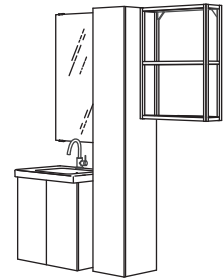

ENHET complete bathrooms

Getting a complete bathroom has probably never been easier. We have combined ENHET units into a number of practical solutions that you can find online and buy directly, so all you have to

do is find the bathroom that fits your needs and matches your temperament.

B103

B107