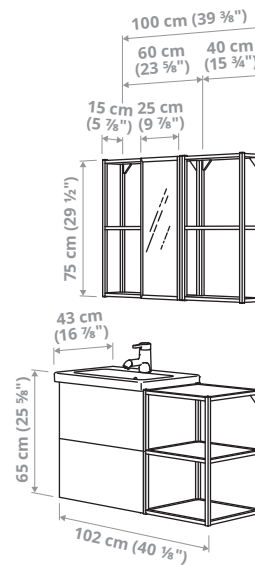

B108 – washbasin 64 cm wide.

The wall frame is teamed up with a sliding mirror so you can get up close and personal. There's ample storage space in the cabinet

This combination with 64 cm wide washbasin and	white closed cabinet		grey closed cabinet	
	white frame	anthracite frame	anthracite frame	anthracite frame
White	995.475.86	395.478.05	—	—
White frame	—	—	995.473.41	—
Grey frame	—	—	—	095.475.24
High gloss white	—	—	395.478.05	—
Oak effect	595.475.74	—	—	—
Pale grey-green	995.469.33	—	—	—