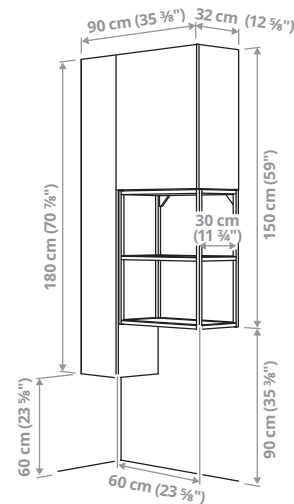

ENHET A112 storage combination 90×30×180 cm.

A mix of open and closed storage that allows you to show or not to show. Put your favourite objects on display and hide the messy stuff. A clever combo that can be placed almost anywhere in your home.

This combination with	white frame	anthracite frame
White	695.479.60	895.479.64
White frame	—	695.480.02
Grey frame	—	895.479.16
High gloss white	195.481.32	—
Oak effect	395.480.89	—
Pale grey-green	895.479.35	—