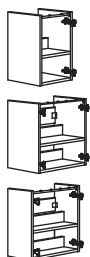

ENHET Base cabinet for washbasin with a shelf. This cabinet with shelf is perfect fit under a wash-basin. It comes with a shelf that is perfect for hiding towels and hygiene products that often create clutter. You get plenty of storage space – and space for piping in the back of the cabinet.

40×40×60 cm	
White	104.404.71
Grey	504.404.69
60×40×60 cm	
White	304.404.65
Grey	904.404.72
60×30×60 cm	
White	604.623.52
Grey	004.623.50