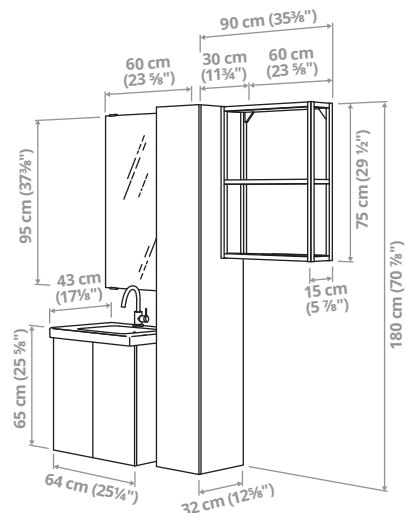

B103 – washbasin 43 cm deep.

With a combination of open and closed storage, you create ideal locations for things both big and small and stay organised. The beautiful reflection in the mirror makes every morning a good morning.

This combination with W64xD33 cm washbasin with	white closed cabinet		grey closed cabinet	
	white frame	anthracite frame	anthracite frame	anthracite frame
White	095.473.31	295.477.78	—	—
White frame	—	895.474.50	—	—
Grey frame	—	—	—	795.478.08
High gloss white	395.471.84	—	—	—
Oak effect	795.471.15	—	—	—
Pale grey-green	195.472.41	—	—	—