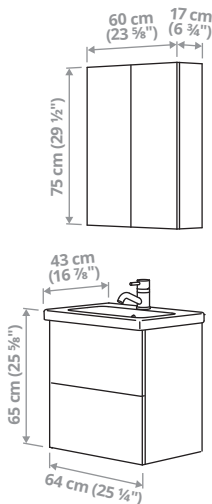

## B104 – washbasin 64 cm wide.

Small space with lots to store? This solution has room for all your things with a blend of open and closed storage topped with accessories for things that are needless to stow away.

## B105 – washbasin 64 cm wide.

Everything is on display with plentiful open storage partnered up with accessories. This solution makes even the smallest items easy to find and access.

	white frame	anthracite frame	
	195.478.06	295.472.88	
	—	695.473.90	