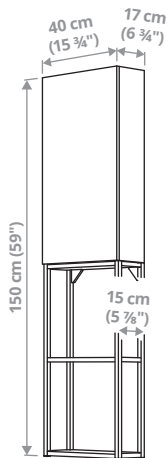

ENHET storage combinations

Note! Lighting products not included. Knobs/handles not included, sold separately.

ENHET A113 storage combination 40×15×150 cm.

A mix of open and closed storage that allows you to show or not to show. Put your favourite objects on display and hide the messy stuff. A clever combo that can be placed almost anywhere in your home.

This combination with	white frame	anthracite frame
White	595.480.12	095.479.82
White frame	—	895.479.97
Grey frame	—	495.478.95
High gloss white	295.480.99	—
Oak effect	495.481.35	—
Pale grey-green	695.479.22	—