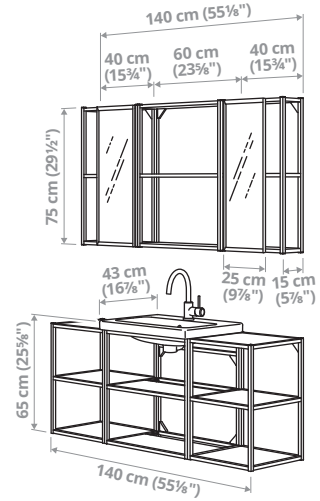

B105 – washbasin 64 cm wide.

Everything is on display with plentiful open storage partnered up with accessories. This solution makes even the smallest items easy to find and access.

	white frame	anthracite frame	
	195.478.06	295.472.88	
	—	695.473.90