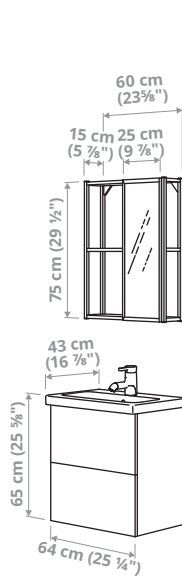

ENHET complete bathrooms

Note! Lighting products not included. Knobs/handles not included, sold separately.

B107 – washbasin 64 cm wide.

The wall frame is teamed up with a sliding mirror so you can get up close and personal. There's ample storage space in the cabinet below while the container and drill-free hooks keep the wash-basin area tidy.

This combination with 64 cm wide washbasin and	white closed cabinet		grey closed cabinet	
	white frame	anthracite frame	anthracite frame	anthracite frame
White	095.477.03	495.475.22	—	—
White frame	—	—	595.476.68	—
Grey frame	—	—	—	795.475.49
High gloss white	—	—	295.472.07	—
Oak effect	495.474.14	—	—	—
Pale grey-green	495.470.08	—	—	—