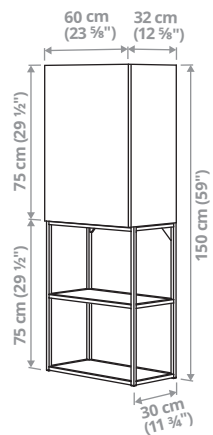

ENHET A102 storage combination 60×30×150 cm.

A mix of open and closed storage that allows you to show or not to show. Put your favourite objects on display and hide the messy stuff. A clever combo that can be placed almost anywhere in your home.

This combination with	white frame	anthracite frame
White	895.481.24	195.479.10
White frame	—	095.479.63
Grey frame	—	995.479.54
High gloss white	695.480.59	—
Oak effect	795.479.07	—
Pale grey-green	195.479.48	—