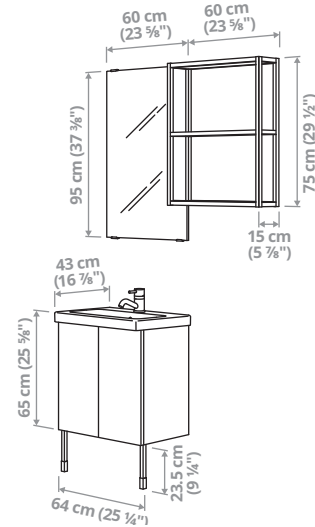

## B100 – with washbasin 44 cm wide.

A perfectly tailored solution with a mix of open and closed storage. The mirror offers good views - of yourself and all your things. Legs included.

This combination with 44 cm wide washbasin and	white closed cabinet		grey closed cabinet	
	white frame	anthracite frame	anthracite frame	anthracite frame
White	295.470.09	695.476.63	—	—
White frame	—	195.469.44	—	—
Grey frame	—	—	995.477.65	—
High gloss white	895.473.32	—	—	—
Oak effect	795.472.62	—	—	—
Pale grey-green	395.477.68	—	—	—