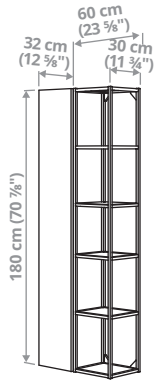

ENHET storage combinations

Note! Lighting products not included. Knobs/handles not included, sold separately.

ENHET A115 storage combination 60×30×180 cm.

This generous solution is a great choice if you have wall space but not so much floor space. It offers a place to showcase objects and cabinets to neatly tuck things away in one smart, cohesive combo

This combination with	white frame	anthracite frame
White	595.480.50	395.478.86
White frame	—	795.480.25
Grey frame	—	695.479.98
High gloss white	495.480.98	—
Oak effect	095.480.00	—
Pale grey-green	095.479.58	—

ENHET A116 storage combination 80×30×150 cm.

A mix of open and closed storage that allows you to show or not to show. Put your favourite objects on display and hide the messy stuff. A clever combo that can be placed almost anywhere in your home.

This combination with	white frame	anthracite frame
White	395.479.52	695.479.36
White frame	—	—
Grey frame	—	195.479.29
High gloss white	795.480.11	—
Oak effect	295.479.19	—
Pale grey-green	595.480.07	—