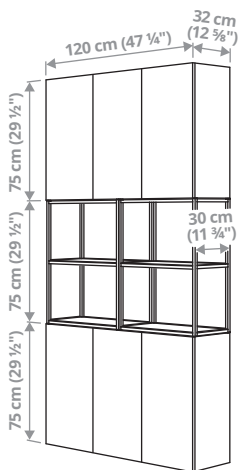

ENHET A117 storage combination 120×30×225 cm.

This combo makes good use of the wall space while taking up minimal floor space. You can keep cluttering items dust-free behind doors and create a statement with your favourite objects on the open shelves.

This combination with	white frame	anthracite frame
White	095.481.04	095.479.82
White frame	—	895.479.97
Grey frame	—	495.478.95
High gloss white	395.481.26	—
Oak effect	—	—
Pale grey-green	995.480.67	—