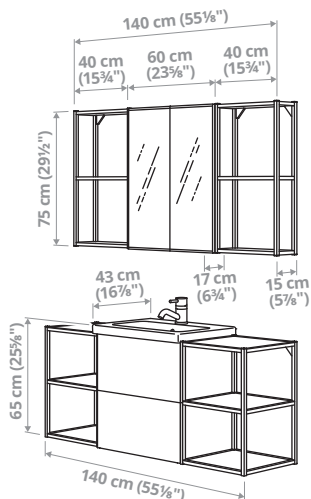

B109 – washbasin 64 cm wide.

This solution puts you at the centre of attention, with a wash-basin and mirror cabinet so you can work on your look and lots of space for your essentials in the open storage on the sides. You got this!

This combination with 64 cm wide washbasin and	white closed cabinet		grey closed cabinet	
	white frame	anthracite frame	anthracite frame	anthracite frame
White	695.472.05	995.471.24	—	—
White frame	—	—	395.474.19	—
Grey frame	—	—	—	595.474.42
High gloss white	695.470.26	—	—	—
Oak effect	695.475.35	—	—	—
Pale grey-green	795.473.99	—	—	—