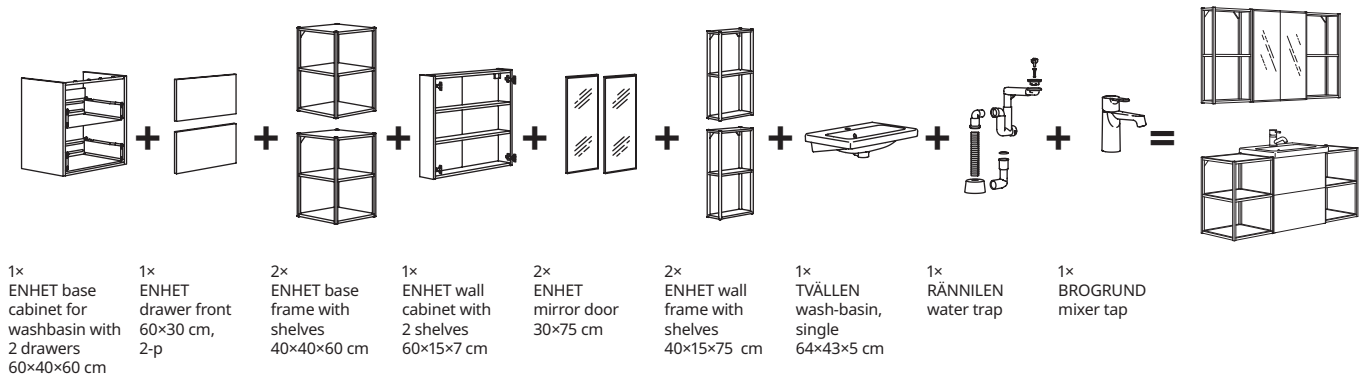

How to combine

Here is a little guide to explain how you can put together your very own ENHET bathroom solution. For all the parts and pieces see page 16. If you want to browse our ready-made solutions just check pages 7-15 in this buying guide or www.IKEA.co.uk.

ENHET B109 bathroom. 140x43x65 cm.

This combination 595.474.42

Other parts that you can add to this combination, sold separately.

ENHET rail for hooks, 37 cm, white	104.657.39	1 pc
ENHET hook, 6x24 mm, white, 2-p	004.657.54	2 pcs
BILLSBRO handle, 120 mm, white, 2-p	503.343.03	1 pc
BILLSBRO handle, 40 mm, stainless steel colour, 2-p	603.235.92	1 pc
TAVELÄN tray, 2-p	504.657.56	1 pc