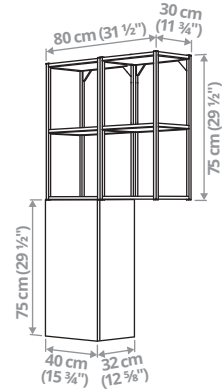

ENHET storage combinations

Note! Lighting products not included. Knobs/handles not included, sold separately.

ENHET A115 storage combination 60×30×180 cm.

This generous solution is a great choice if you have wall space but not so much floor space. It offers a place to showcase objects and cabinets to neatly tuck things away in one smart, cohesive combo

This combination with	white frame	anthracite frame
White	595.480.50	395.478.86
White frame	—	795.480.25
Grey frame	—	695.479.98
High gloss white	495.480.98	—
Oak effect	095.480.00	—
Pale grey-green	095.479.58	—

ENHET A116 storage combination 80×30×150 cm.

A mix of open and closed storage that allows you to show or not to show. Put your favourite objects on display and hide the messy stuff. A clever combo that can be placed almost anywhere in your home.

This combination with	white frame	anthracite frame
White	395.479.52	695.479.36
White frame	—	—
Grey frame	—	195.479.29
High gloss white	795.480.11	—
Oak effect	295.479.19	—
Pale grey-green	595.480.07	—