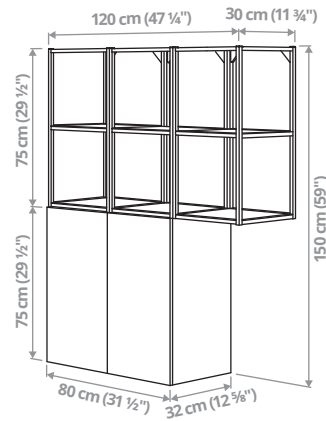

ENHET A101 storage combination 120×30×150 cm.

A mix of open and closed storage that allows you to show or not to show. Put your favourite objects on display and hide the messy stuff. A clever combo that can be placed almost anywhere in your home.

This combination with	white frame	anthracite frame
White	695.480.64	995.480.10
White frame	—	595.479.27
Grey frame	—	295.479.76
High gloss white	795.481.29	—
Oak effect	295.481.22	—
Pale grey-green	695.481.20	—