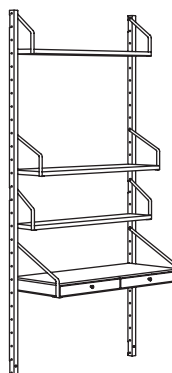

SVALNÄS wall-mounted storage combination, bamboo/white.

Overall size: 130×35×176 cm

391.844.37

SVALNÄS shelf 61×15 cm, bamboo	803.228.60	4 pcs
SVALNÄS shelf 61×25 cm, bamboo	003.228.59	4 pcs
SVALNÄS cabinet with 2 doors 61×35 cm, bamboo/white	003.228.97	2 pcs
SVALNÄS wall upright 176 cm, bamboo	103.228.49	3 pcs

SVALNÄS wall-mounted storage combination, bamboo/white.

Overall size: 297×35×176 cm.

591.844.41

SVALNÄS shelf 61×15 cm, bamboo	803.228.60	4 pcs
SVALNÄS shelf 61×25 cm, bamboo	003.228.59	4 pcs
SVALNÄS shelf 81×15 cm, bamboo	403.228.62	4 pcs
SVALNÄS shelf 81×25 cm, bamboo	603.228.61	8 pcs
SVALNÄS cabinet with 2 doors 61×35 cm, bamboo/white	003.228.97	2 pcs
SVALNÄS wall upright 176 cm, bamboo	103.228.49	5 pcs

COMBINATIONS

SVALNÄS wall-mounted storage combination, bamboo.

Overall size: 86×35×176 cm
292.217.65

SVALNÄS shelf 81×25 cm, bamboo	603.228.61	3 pcs
SVALNÄS desk space with 2 drawers 81×35 cm, bamboo	403.228.76	1 pc
SVALNÄS wall upright 176 cm, bamboo	103.228.49	2 pcs