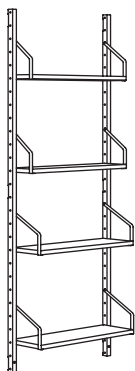

Build your own storage

The idea with SVALNÄS wall-mounted storage system is that it can look like almost anything. It all depends on what you use it for. Clothing and shoes in the hallway. The TV in the living room. A workstation with a charging pad for smartphones, shelves for binders – and maybe a mix of hidden and open storage. No problem. Thanks to the smart platform solution, you can easily build your own combination. And as a bonus, SVALNÄS is made from durable and renewable bamboo!

All the products (shown here) may not be available at the store. Please contact the staff or look at www.IKEA.com for more information. For more detailed product information, see the pricetag and the Internet. All units require assembly.

COMBINATIONS

SVALNÄS wall-mounted shelf combination, bamboo.
Overall size: 66×25×176 cm
791.844.35

SVALNÄS shelf 61×15 cm, bamboo	803.228.60	2 pcs
SVALNÄS shelf 61×25 cm, bamboo	003.228.59	2 pcs
SVALNÄS wall upright 176 cm, bamboo	103.228.49	2 pcs