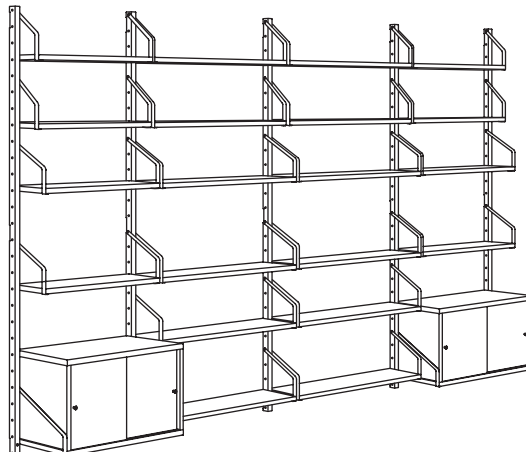

SVALNÄS wall-mounted shelf combination, bamboo.
Overall size: 86×25×176 cm.
691.844.31

SVALNÄS shelf 81×15 cm, bamboo	403.228.62	2 pcs
SVALNÄS shelf 81×25 cm, bamboo	603.228.61	2 pcs
SVALNÄS wall upright 176 cm, bamboo	103.228.49	2 pcs

COMBINATIONS

SVALNÄS wall-mounted shelf combination, bamboo.

Overall size: 193×25×176 cm.

291.844.33

SVALNÄS shelf 61×15 cm, bamboo	803.228.60	9 pcs
SVALNÄS shelf 61×25 cm, bamboo	003.228.59	9 pcs
SVALNÄS wall upright 176 cm, bamboo	103.228.49	4 pcs

SVALNÄS wall-mounted storage combination, bamboo/white.

Overall size: 193×35×176 cm

991.844.39

SVALNÄS shelf 61×15 cm, bamboo	803.228.60	6 pcs
SVALNÄS shelf 61×25 cm, bamboo	003.228.59	6 pcs
SVALNÄS cabinet with 2 doors 61×35 cm, bamboo/white	003.228.97	3 pcs
SVALNÄS wall upright 176 cm, bamboo	103.228.49	4 pcs

SVALNÄS wall-mounted storage combination, bamboo/white.

Overall size: 130×35×176 cm

391.844.37

SVALNÄS shelf 61×15 cm, bamboo	803.228.60	4 pcs
SVALNÄS shelf 61×25 cm, bamboo	003.228.59	4 pcs
SVALNÄS cabinet with 2 doors 61×35 cm, bamboo/white	003.228.97	2 pcs
SVALNÄS wall upright 176 cm, bamboo	103.228.49	3 pcs