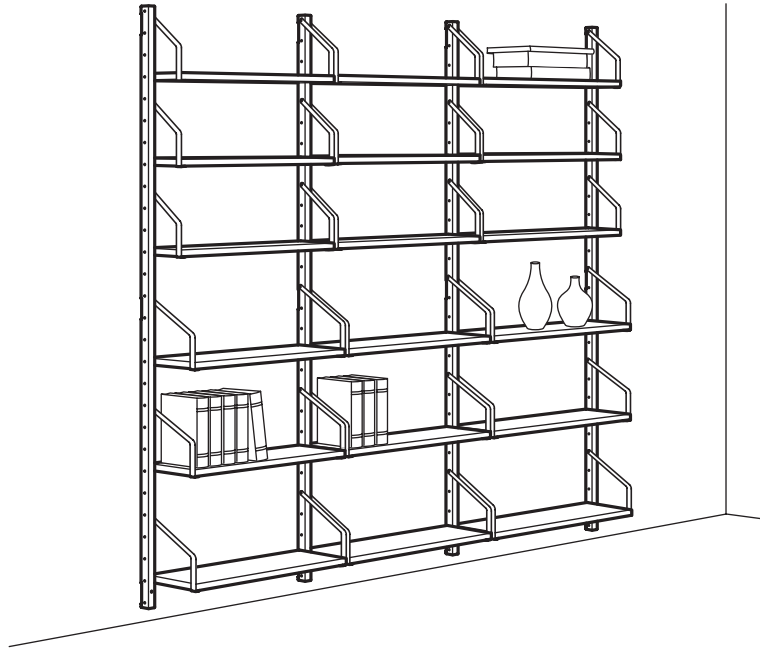

BUYING GUIDE

SVALNÄS

wall-mounted storage system

GOOD TO KNOW

Made of bamboo, which is an easy-care and hardwearing natural material.

SAFETY

The included metal washers must be used when securing the post to the wall. Different wall materials require different types of fixing devices. Use fixing devices suitable for the walls in your home (not included).

Build your own storage

The idea with SVALNÄS wall-mounted storage system is that it can look like almost anything. It all depends on what you use it for. Clothing and shoes in the hallway. The TV in the living room. A workstation with a charging pad for smartphones, shelves for binders – and maybe a mix of hidden and open storage. No problem. Thanks to the smart platform solution, you can easily build your own combination. And as a bonus, SVALNÄS is made from durable and renewable bamboo!