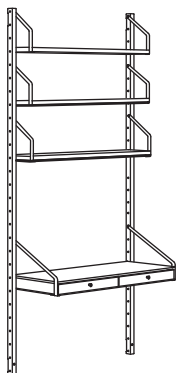

COMBINATIONS

SVALNÄS wall-mounted storage combination, bamboo.

Overall size: 86×35×176 cm
292.217.65

SVALNÄS shelf 81×25 cm, bamboo	603.228.61	3 pcs
SVALNÄS desk space with 2 drawers 81×35 cm, bamboo	403.228.76	1 pc
SVALNÄS wall upright 176 cm, bamboo	103.228.49	2 pcs