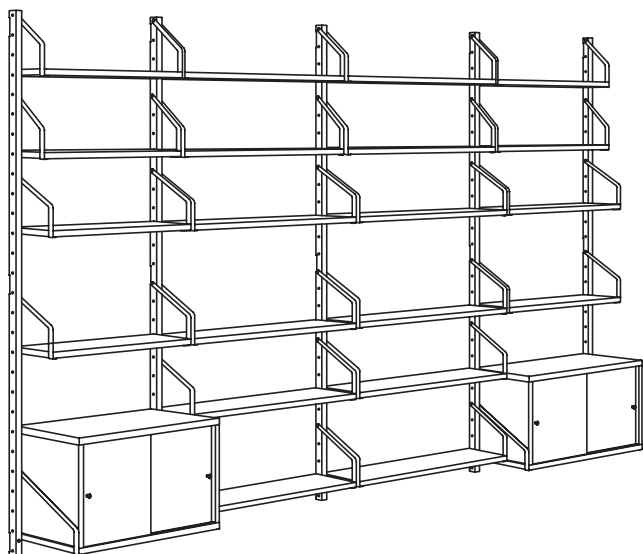

HOW TO CHOOSE SVALNÄS

The SVALNÄS system is designed to be adaptable and flexible. You can select and arrange the SVALNÄS parts in a way that suits your particular space, lifestyle and taste. We have a wide range of pre-designed SVALNÄS combinations to choose from in the store and on [IKEA.com](https://www.ikea.com). If you do not find a combination you like you can always customise one by yourself.

COMBINATIONS

SVALNÄS shelf 61×15 cm, bamboo	803.228.60	2 pcs
SVALNÄS shelf 61×25 cm, bamboo	003.228.59	2 pcs
SVALNÄS wall upright 176 cm, bamboo	103.228.49	2 pcs