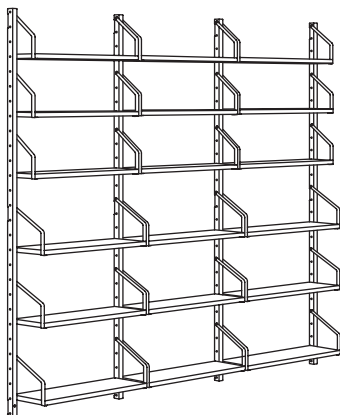

COMBINATIONS

SVALNÄS wall-mounted shelf combination, bamboo.
Overall size: 66×25×176 cm
791.844.35

SVALNÄS shelf 61×15 cm, bamboo	803.228.60	2 pcs
SVALNÄS shelf 61×25 cm, bamboo	003.228.59	2 pcs
SVALNÄS wall upright 176 cm, bamboo	103.228.49	2 pcs

SVALNÄS wall-mounted shelf combination, bamboo.
Overall size: 86×25×176 cm.
691.844.31

SVALNÄS shelf 81×15 cm, bamboo	403.228.62	2 pcs
SVALNÄS shelf 81×25 cm, bamboo	603.228.61	2 pcs
SVALNÄS wall upright 176 cm, bamboo	103.228.49	2 pcs

COMBINATIONS

SVALNÄS wall-mounted shelf combination, bamboo.

Overall size: 193×25×176 cm.

291.844.33

SVALNÄS shelf 61×15 cm, bamboo	803.228.60	9 pcs
SVALNÄS shelf 61×25 cm, bamboo	003.228.59	9 pcs
SVALNÄS wall upright 176 cm, bamboo	103.228.49	4 pcs