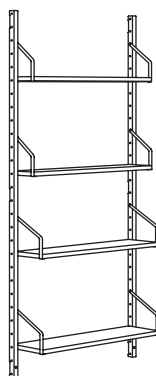

COMBINATIONS

SVALNÄS wall-mounted shelf combination, bamboo.
Overall size: 66×25×176 cm
791.844.35

SVALNÄS shelf 61×15 cm, bamboo	803.228.60	2 pcs
SVALNÄS shelf 61×25 cm, bamboo	003.228.59	2 pcs
SVALNÄS wall upright 176 cm, bamboo	103.228.49	2 pcs

SVALNÄS wall-mounted shelf combination, bamboo.
Overall size: 86×25×176 cm.
691.844.31

SVALNÄS shelf 81×15 cm, bamboo	403.228.62	2 pcs
SVALNÄS shelf 81×25 cm, bamboo	603.228.61	2 pcs
SVALNÄS wall upright 176 cm, bamboo	103.228.49	2 pcs