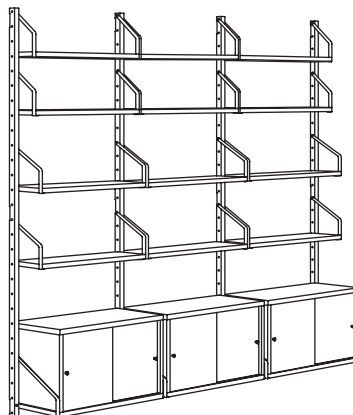

COMBINATIONS

SVALNÄS wall-mounted shelf combination, bamboo.
Overall size: 66×25×176 cm
791.844.35

SVALNÄS shelf 61×15 cm, bamboo	803.228.60	2 pcs
SVALNÄS shelf 61×25 cm, bamboo	003.228.59	2 pcs
SVALNÄS wall upright 176 cm, bamboo	103.228.49	2 pcs

SVALNÄS wall-mounted shelf combination, bamboo.
Overall size: 86×25×176 cm.
691.844.31

SVALNÄS shelf 81×15 cm, bamboo	403.228.62	2 pcs
SVALNÄS shelf 81×25 cm, bamboo	603.228.61	2 pcs
SVALNÄS wall upright 176 cm, bamboo	103.228.49	2 pcs

COMBINATIONS

SVALNÄS wall-mounted shelf combination, bamboo.

Overall size: 193×25×176 cm.

291.844.33

SVALNÄS shelf 61×15 cm, bamboo	803.228.60	9 pcs
SVALNÄS shelf 61×25 cm, bamboo	003.228.59	9 pcs
SVALNÄS wall upright 176 cm, bamboo	103.228.49	4 pcs

SVALNÄS wall-mounted storage combination, bamboo/white.

Overall size: 193×35×176 cm

991.844.39

SVALNÄS shelf 61×15 cm, bamboo	803.228.60	6 pcs
SVALNÄS shelf 61×25 cm, bamboo	003.228.59	6 pcs
SVALNÄS cabinet with 2 doors 61×35 cm, bamboo/white	003.228.97	3 pcs
SVALNÄS wall upright 176 cm, bamboo	103.228.49	4 pcs