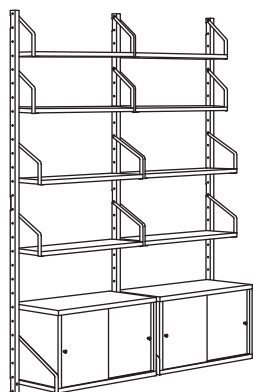

COMBINATIONS

SVALNÄS wall-mounted shelf combination, bamboo.
Overall size: 66×25×176 cm
791.844.35

SVALNÄS shelf 61×15 cm, bamboo	803.228.60	2 pcs
SVALNÄS shelf 61×25 cm, bamboo	003.228.59	2 pcs
SVALNÄS wall upright 176 cm, bamboo	103.228.49	2 pcs

SVALNÄS wall-mounted shelf combination, bamboo.
Overall size: 86×25×176 cm.
691.844.31

SVALNÄS shelf 81×15 cm, bamboo	403.228.62	2 pcs
SVALNÄS shelf 81×25 cm, bamboo	603.228.61	2 pcs
SVALNÄS wall upright 176 cm, bamboo	103.228.49	2 pcs

COMBINATIONS

SVALNÄS wall-mounted shelf combination, bamboo.

Overall size: 193×25×176 cm.

291.844.33

SVALNÄS shelf 61×15 cm, bamboo	803.228.60	9 pcs
SVALNÄS shelf 61×25 cm, bamboo	003.228.59	9 pcs
SVALNÄS wall upright 176 cm, bamboo	103.228.49	4 pcs

SVALNÄS wall-mounted storage combination, bamboo/white.

Overall size: 193×35×176 cm

991.844.39

SVALNÄS shelf 61×15 cm, bamboo	803.228.60	6 pcs
SVALNÄS shelf 61×25 cm, bamboo	003.228.59	6 pcs
SVALNÄS cabinet with 2 doors 61×35 cm, bamboo/white	003.228.97	3 pcs
SVALNÄS wall upright 176 cm, bamboo	103.228.49	4 pcs