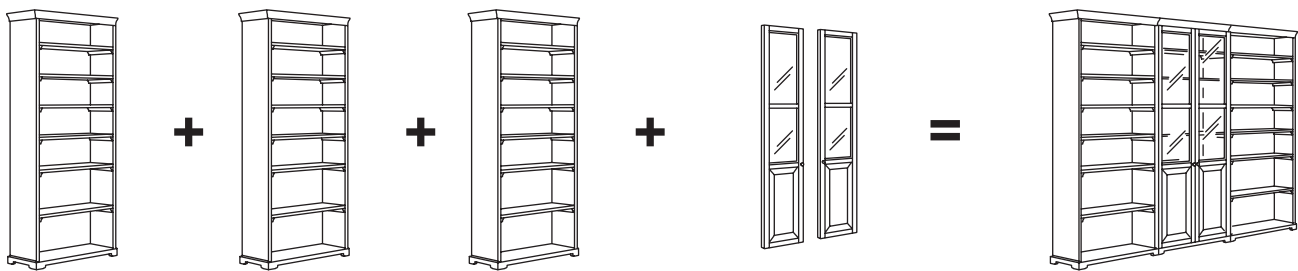

HOW TO BUILD

First, think about what you have and how much you need to store - books, CDs, photo albums, etc. Then choose one, two or more bookcases. They work just as well in your

bedroom as in the home office. Combine with doors to suit your needs and preferences.