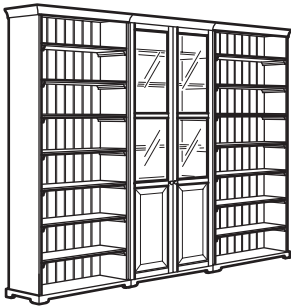

Overall size: 96×214 cm

**This combination:** 190.287.54

The wall/bridging shelf connects two sections and provides space for a large flat screen TV; can also be hung separately on the wall. Generous drawers, for TV games and other accessories.

Overall size: 337×214 cm.

**This combination:** 390.460.64

Cornice and plinth rail help create a uniform expression when two or more units are connected together. Combine both open and concealed storage; display the things you want - keep the rest safe behind closed doors.