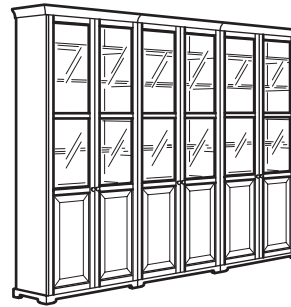

With a spacious storage solution everything has its place; makes it easy to find your things.

Overall size: 288×214 cm

This combination: 098.504.21