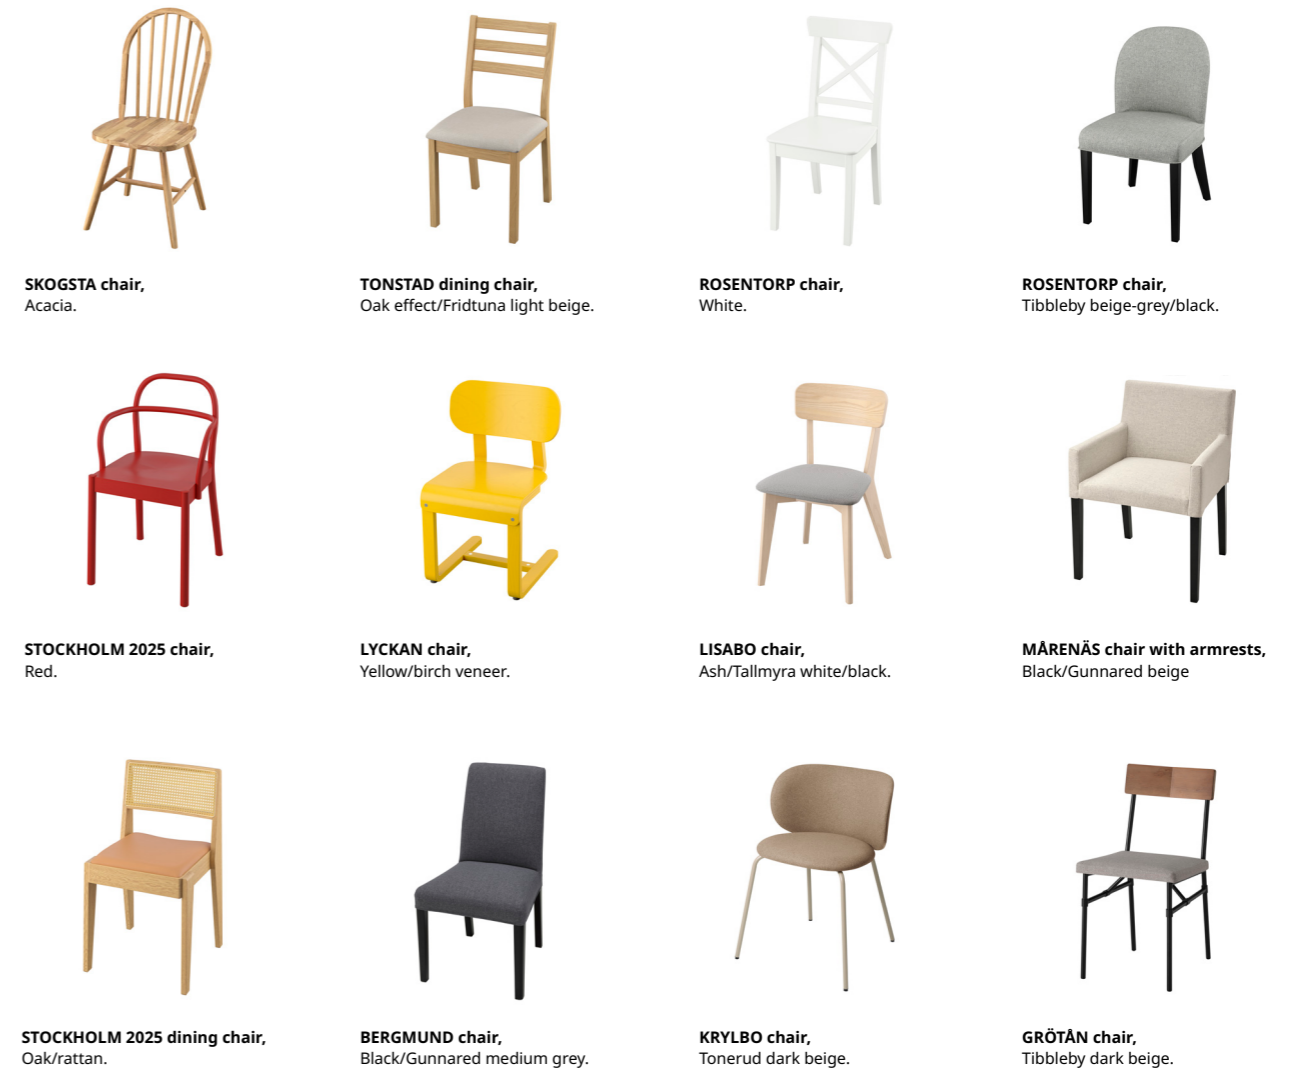

Looking for the perfect chair? With SKÅLSTA dining series you can choose from a variety of shapes, materials, and colours. Pick your favourite and take a seat – there's no wrong matches here!