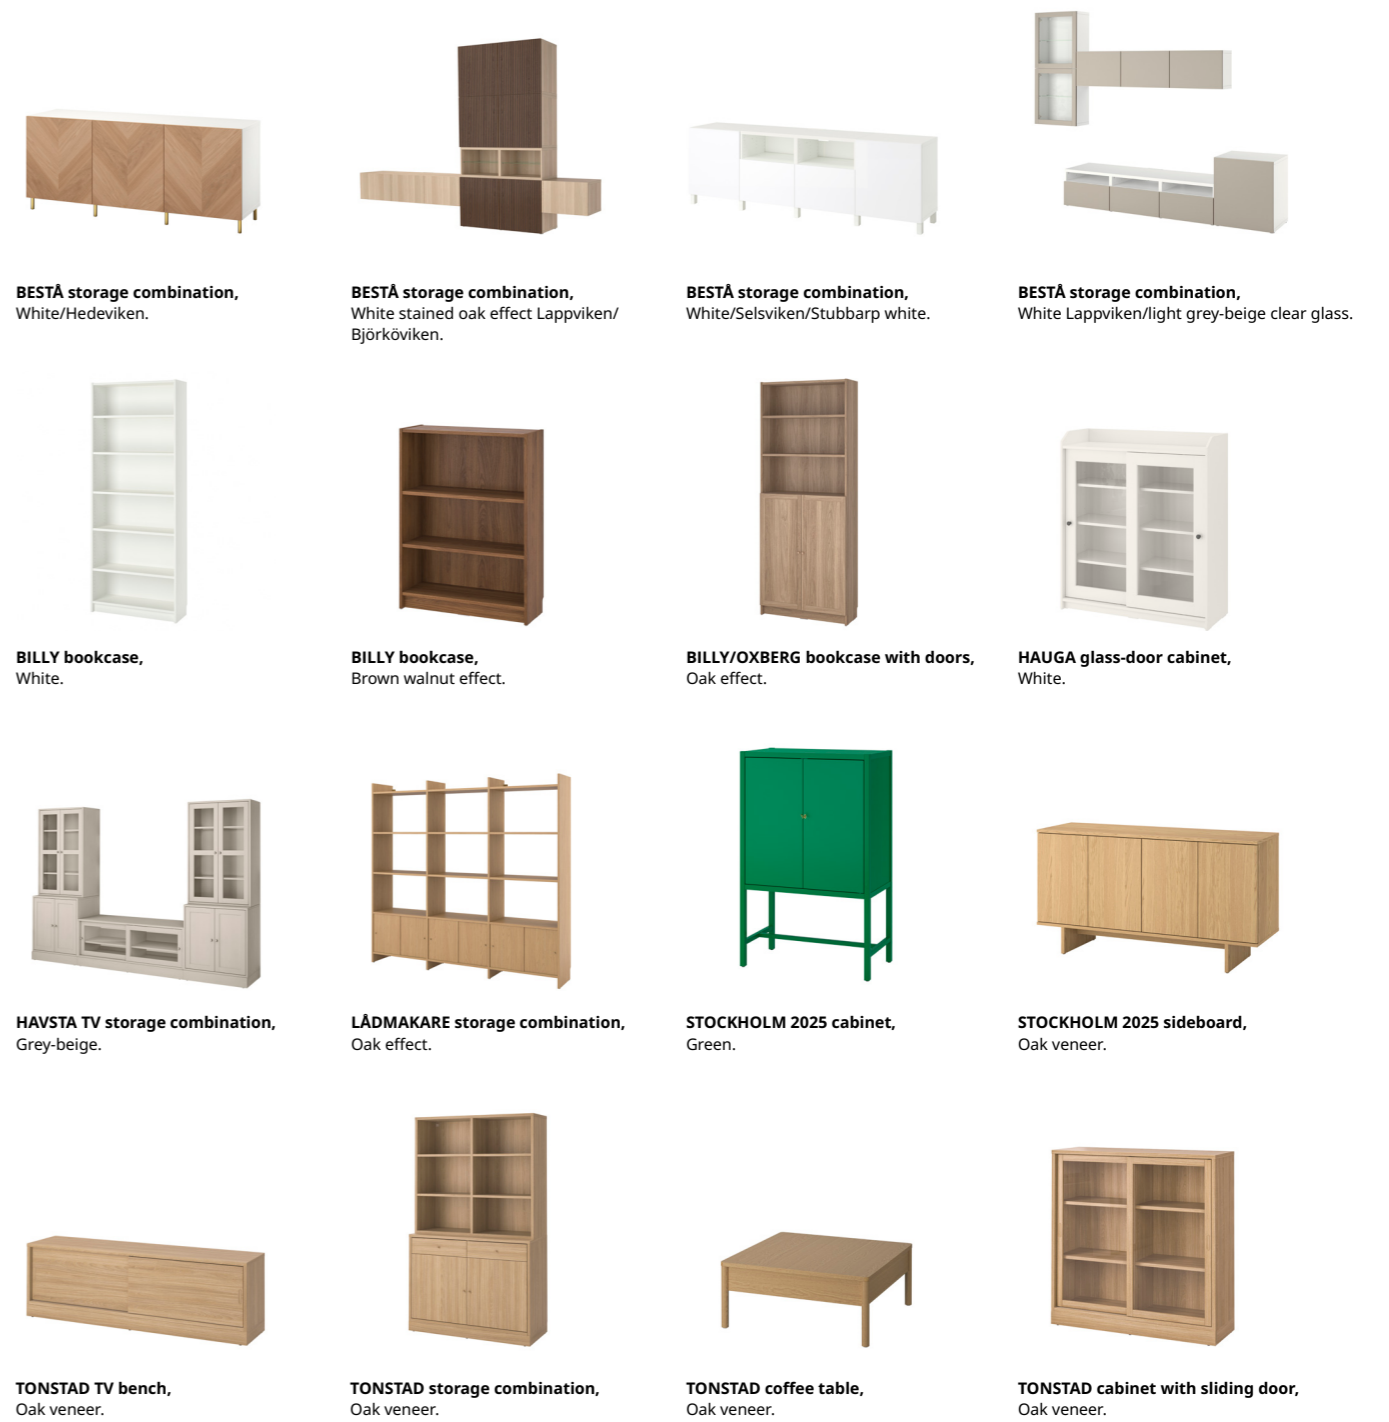

“When designing TONSTAD, we wanted to create a storage series with balanced proportions and a classic, timeless character. The pieces of furniture have generous sizes, great functions – and can be used individually or in larger combinations. We’ve worked with veneer and solid wood that have a tactile feel and develop a nice patina over time. We hope that many people will create their own personal storage solutions – and experience the quality of both the materials and design.”

Designers Eva Lilja Löwenhielm and Ola Wihlborg

Scan the QR code to shop our full range of storage solutions, or visit [IKEA.co.uk/business](https://www.ikea.co.uk/business)