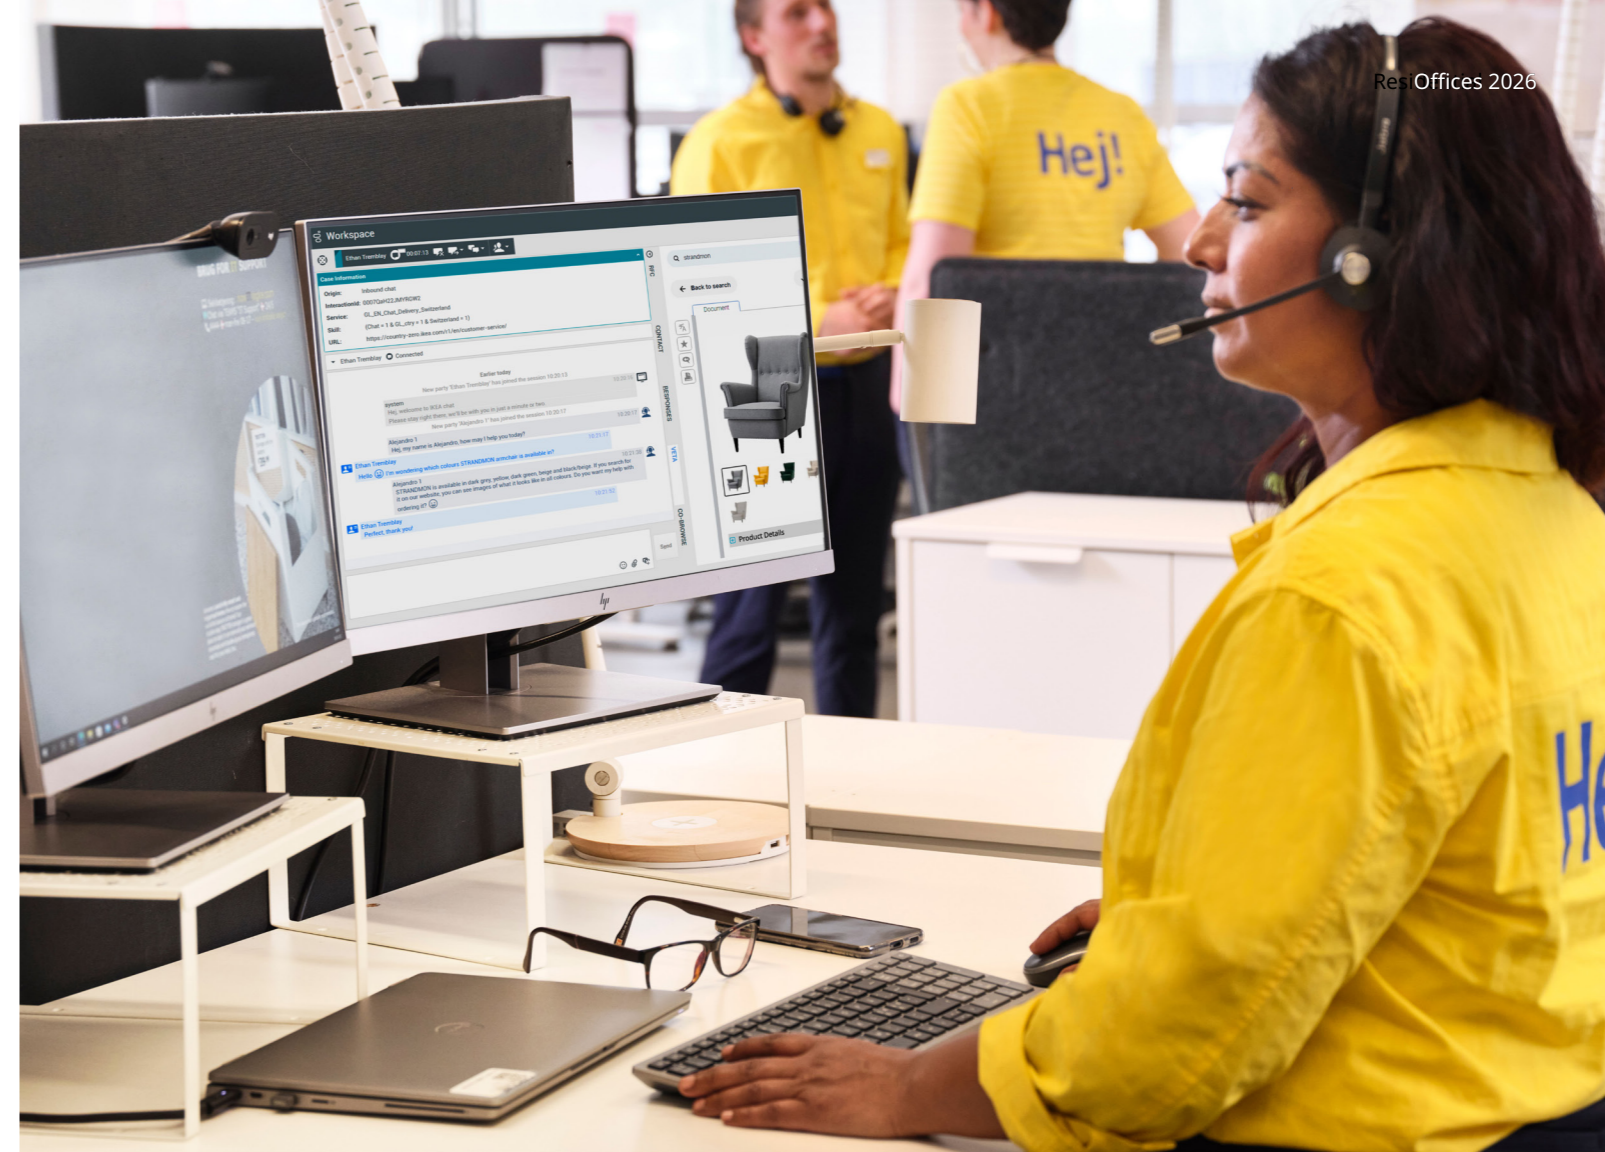

There's more ways to pay with IKEA for Business

With the **IKEA for Business payment card**, you can choose a 30 day payment facility (subject to status), receive fully itemised VAT invoices for every purchase, and benefit from a dedicated credit limit with 30 day terms.

Learn more and apply at [IKEA.co.uk/business](https://www.IKEA.co.uk/business)

You have 365 days to love it or return it

At IKEA, we understand that sometimes things don't work out, and it's OK to change your mind. Returning a product is simple, straightforward, and hassle-free.

Learn more at [IKEA.co.uk/returns](https://www.IKEA.co.uk/returns)

Guarantees

We've created comprehensive IKEA guarantees for many of our products. Because, while we believe in the quality and durability of our products, at IKEA we like to have your back.

Learn more at [IKEA.co.uk/guarantee](https://www.IKEA.co.uk/guarantee)

Terms and conditions apply. Visit [IKEA.co.uk/terms](https://www.IKEA.co.uk/terms)

Contact us

For more information about our business sales and services, or to place an order please contact:

Online: [IKEA.co.uk/business](https://www.IKEA.co.uk/business)

Email: business.sales.gb@IKEA.com

Tel: 01733 520 008

Monday - Friday: 9:00 am - 5:30 pm (excl. public holidays)

We apologise for any changes to our product range that may occur during the life of this brochure. Please note that some articles may vary slightly in size or colour from those shown. Every effort has been made to ensure all information is accurate at the time of publication.

Legal requirements in the UK and Ireland vary depending on your business sector. Please ensure you are familiar with the regulations that apply to your business and select your IKEA furnishings accordingly.