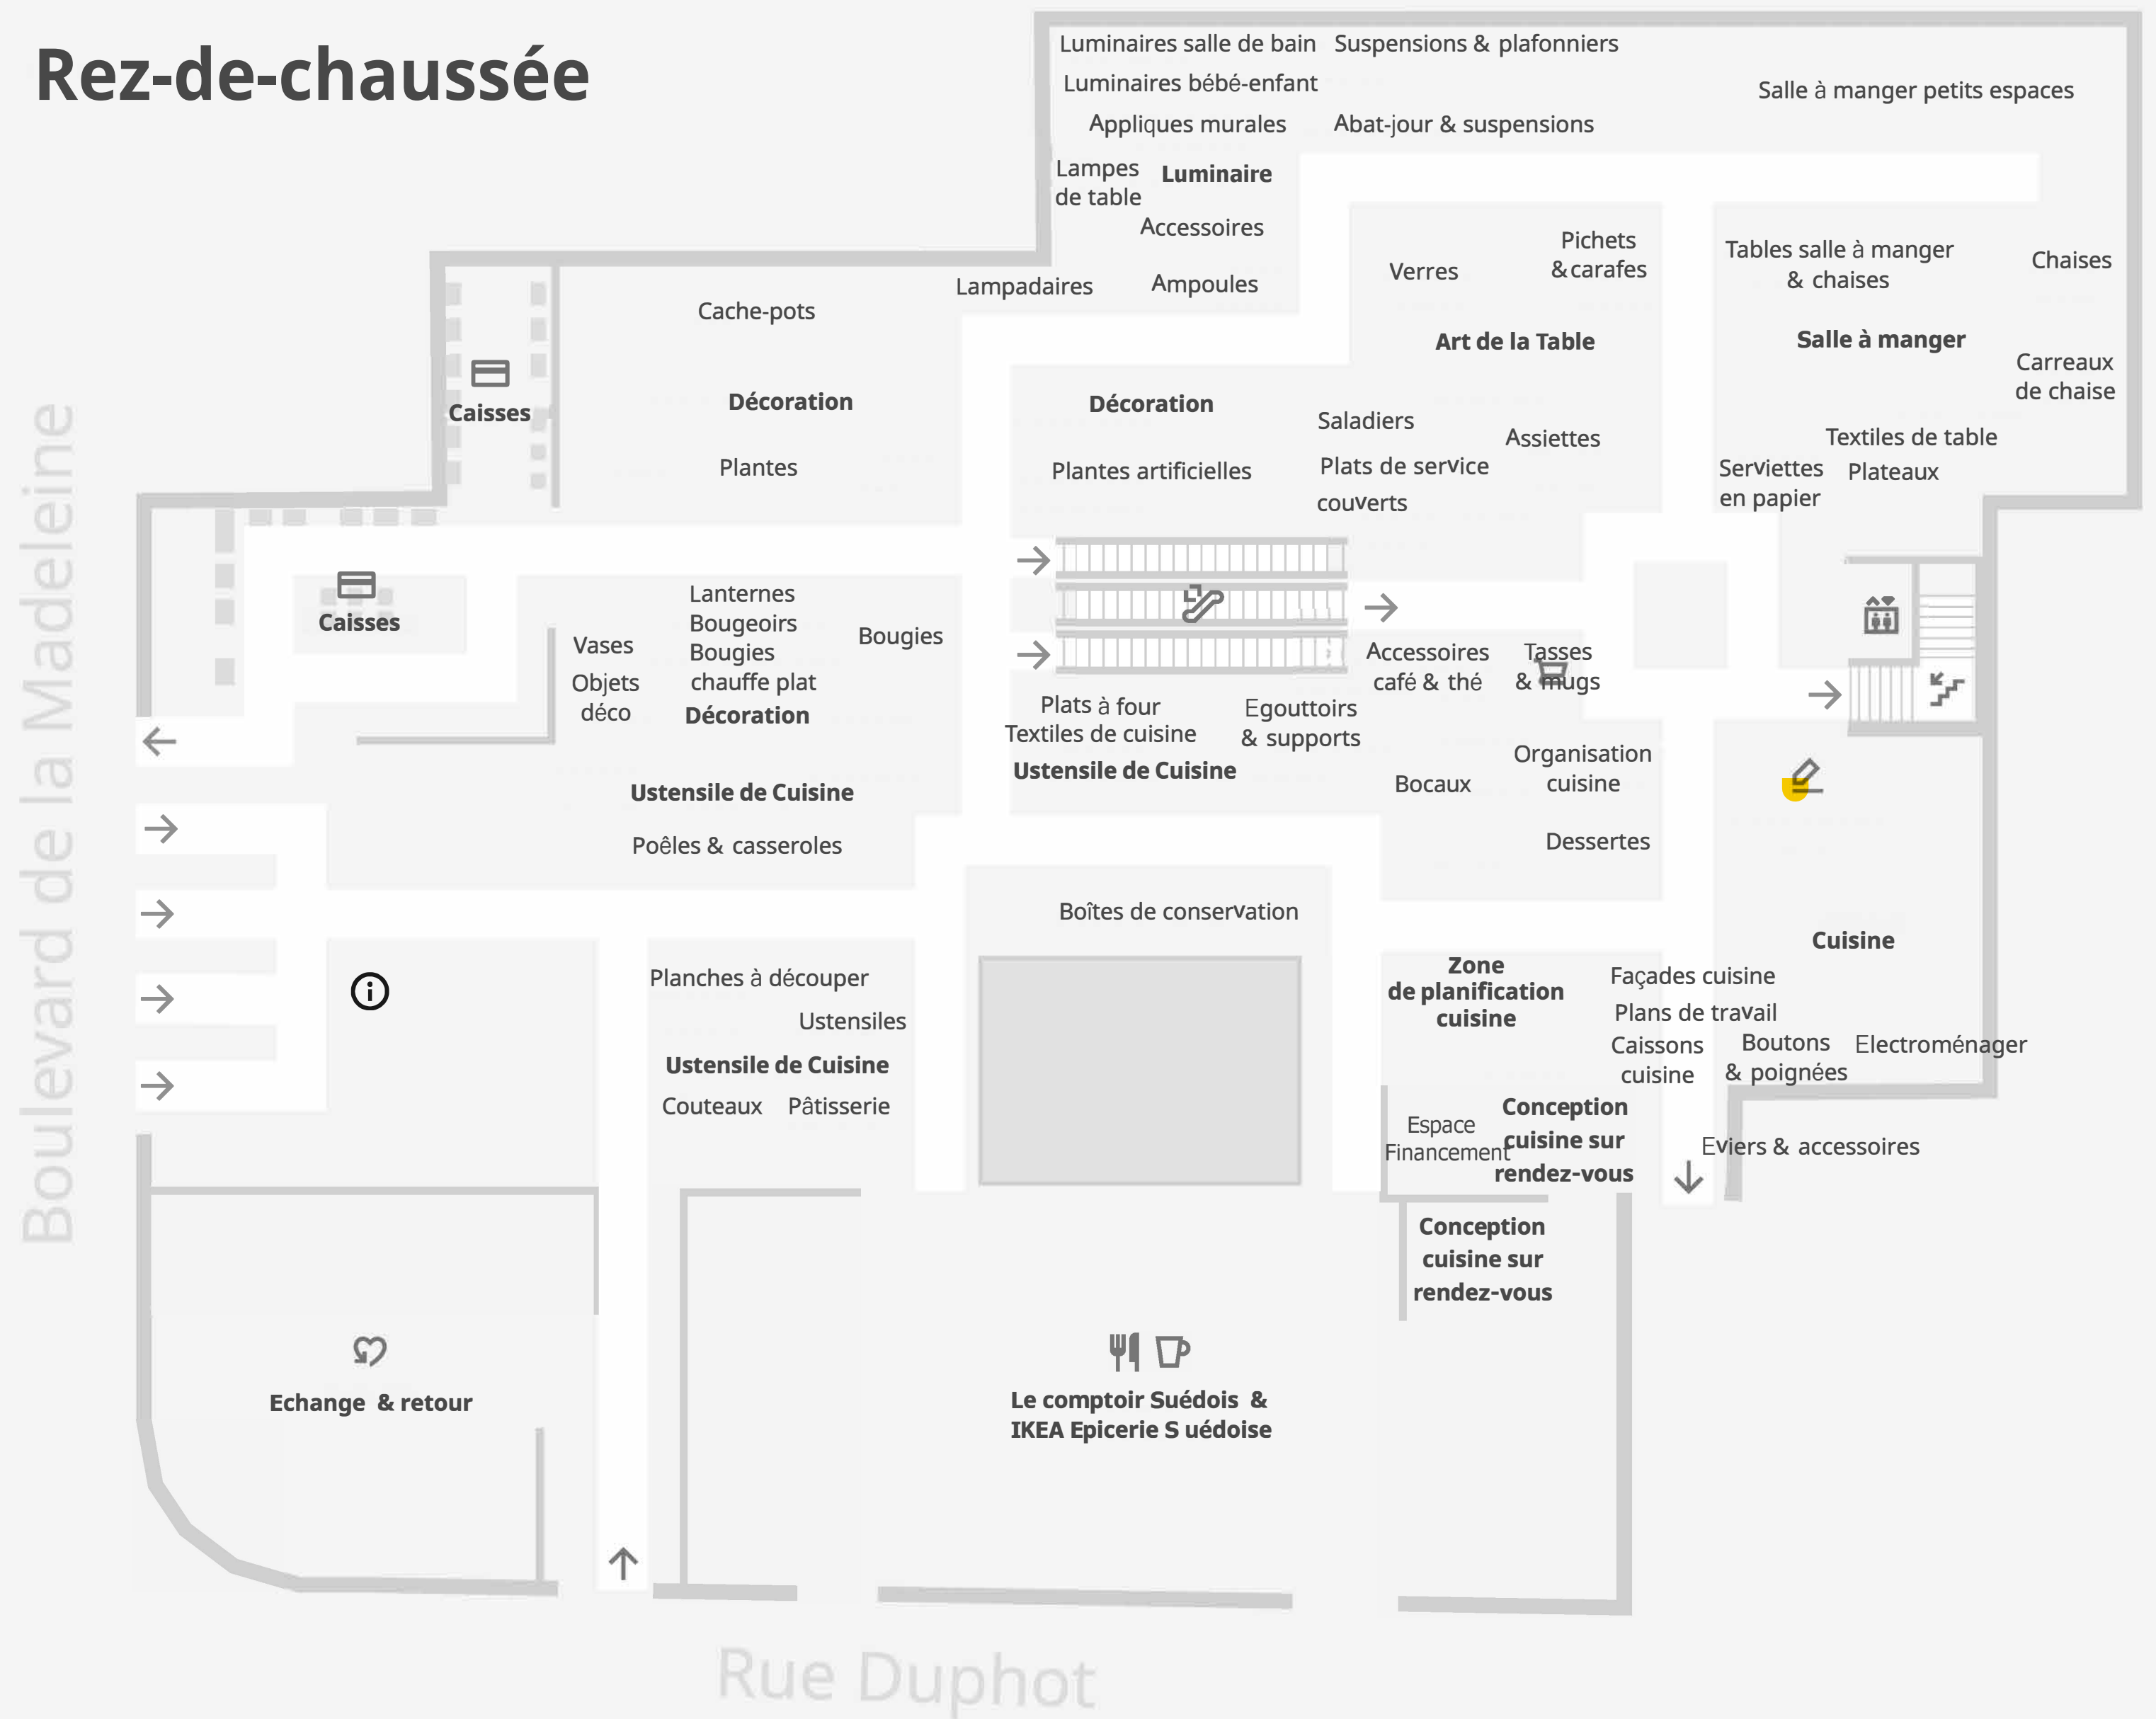

IKEA City Paris La Madeleine

23 Boulevard de la Madeleine, 75001 Paris, France

Rez-de-chaussée