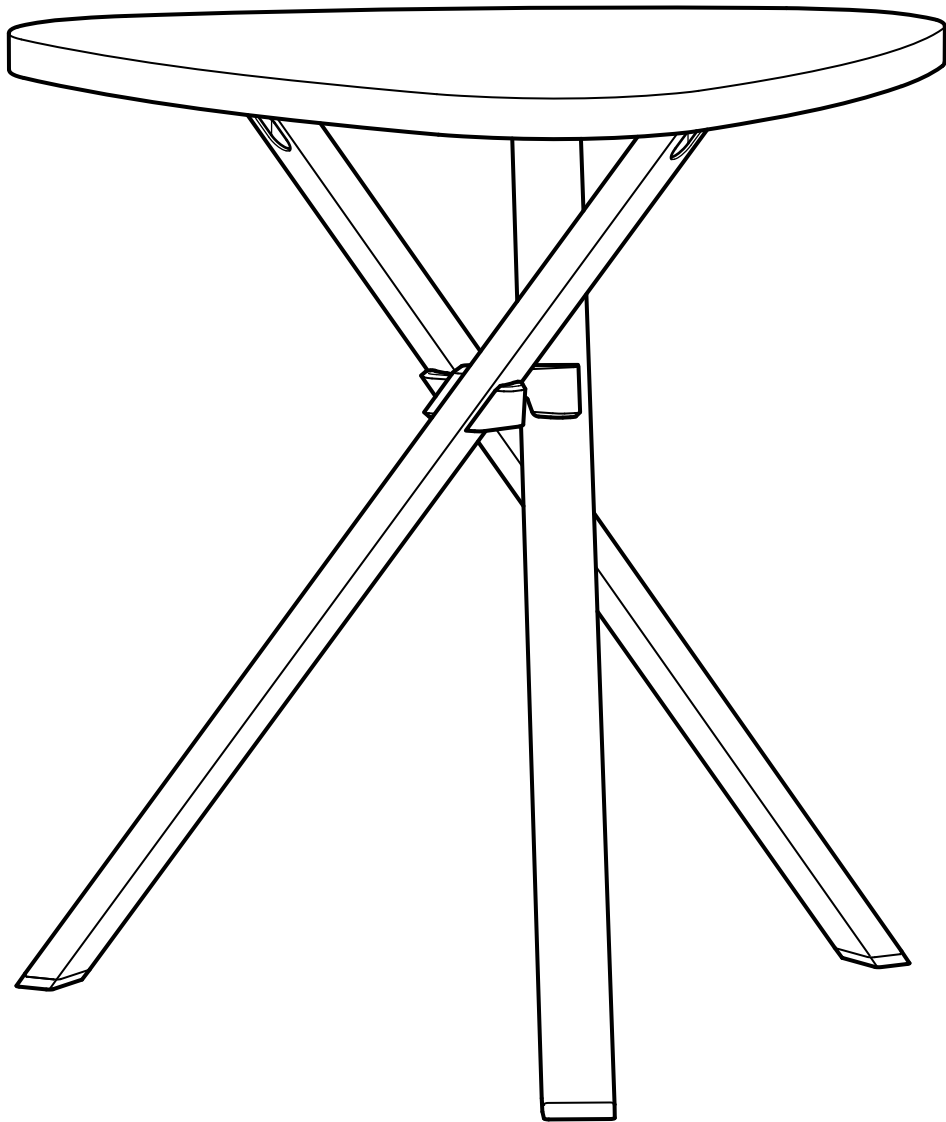

MARIEDAMM

Design and Quality
IKEA of Sweden

English

WARNING – Delicate table - Do not sit on the product.

WARNING – Delicate table - Do not place heavy objects on this product, maximum load 10 kg (22 lb).