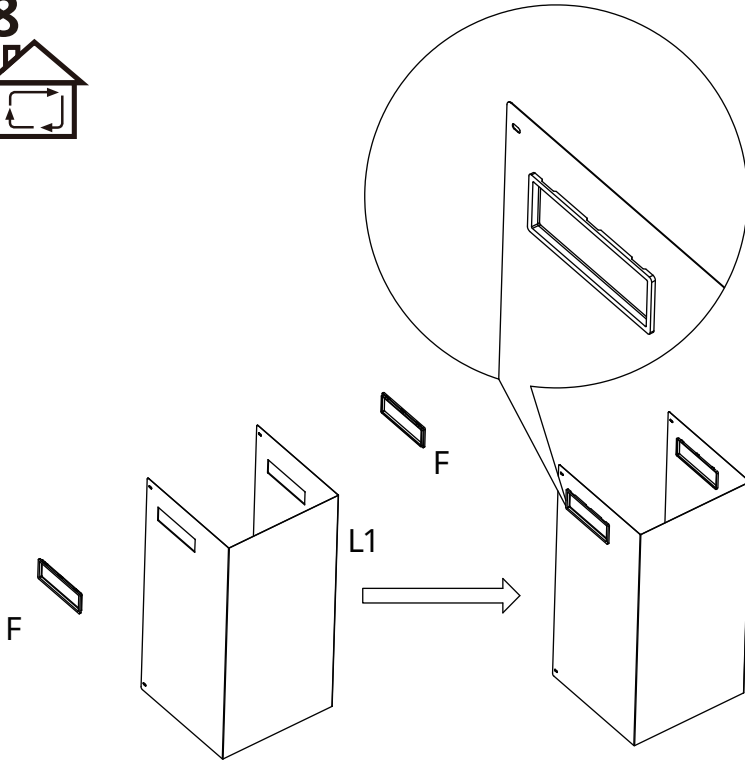

Ø 4 mm

6x

The information block contains an information icon (i), an icon of a person with a shopping cart, an icon of a mushroom with a cross through it, and an icon of a screw labeled '6x' and a tube labeled 'N'. Below the screw icon, the diameter is specified as 'Ø 4 mm'.

2x

14

15

16

17

18

19

20