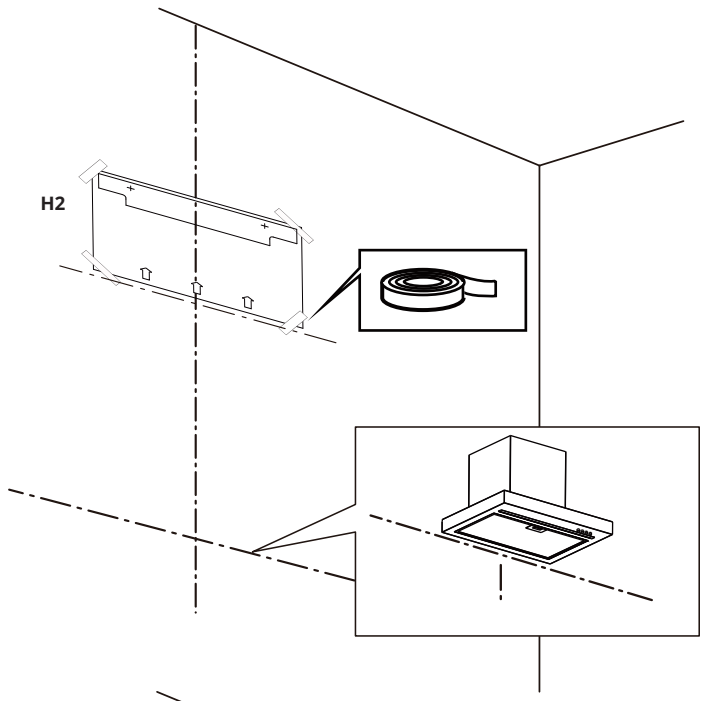

Antes de instalar este aparello, lea atentamente as "Instrucións de seguridade".

1

2

3

4

5

6

7

Ø 4 mm

6x

The information block contains an information icon (i), an icon of a person with a shopping cart, an icon of a mushroom with a cross through it, and an icon of a screw labeled '6x' and a tube labeled 'N'. Below the screw icon, the diameter is specified as 'Ø 4 mm'.