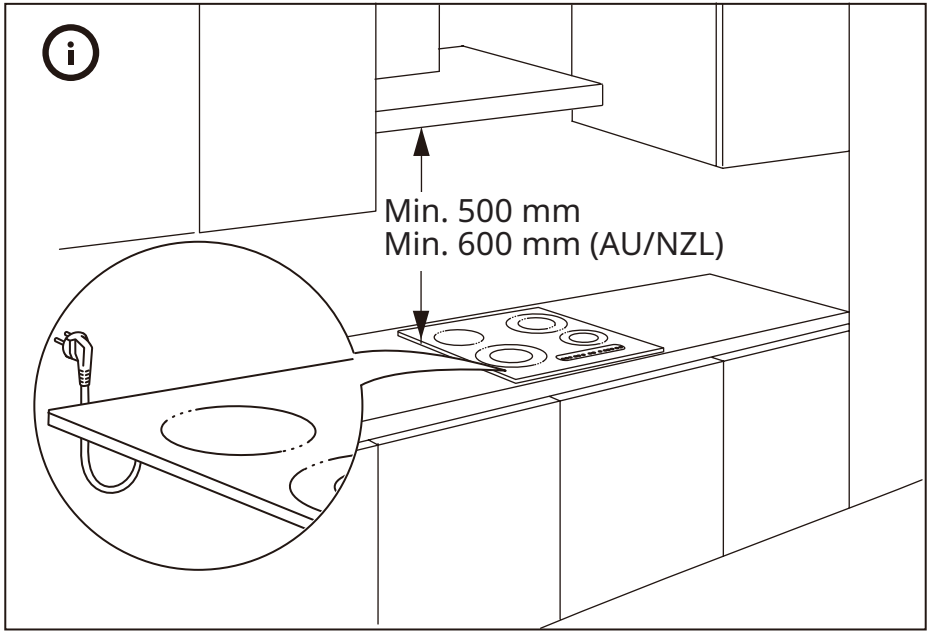

Antes de instalar este aparello, lea atentamente as "Instrucións de seguridade".

1

2

3

4

5

6

7

Ø 4 mm

6x

The information block contains an information icon (i), an icon of a person with a shopping cart, an icon of a mushroom with a cross through it, and an icon of a screw labeled '6x' and a tube labeled 'N'. Below the screw icon, the diameter is specified as 'Ø 4 mm'.