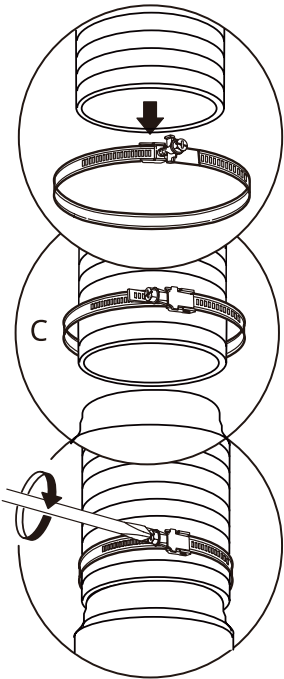

Ø 4 mm

6x

The information block contains an information icon (i), an icon of a person with a shopping cart, an icon of a mushroom with a cross through it, and an icon of a screw labeled '6x' and a tube labeled 'N'. Below the screw icon, the diameter is specified as 'Ø 4 mm'.

2x

14

15

16

17

18

19

20

21

22

23

25

26

27

28

29