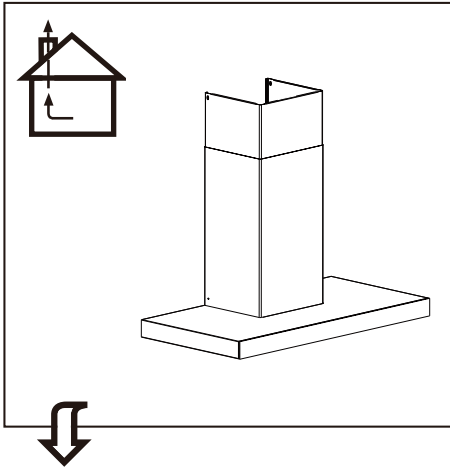

Ø 4 mm

6x

The information block contains an information icon (i), an icon of a person with a shopping cart, an icon of a mushroom with a cross through it, and an icon of a screw labeled '6x' and a tube labeled 'N'. Below the screw icon, the diameter is specified as 'Ø 4 mm'.

21

22

23

25

26

27

28

29