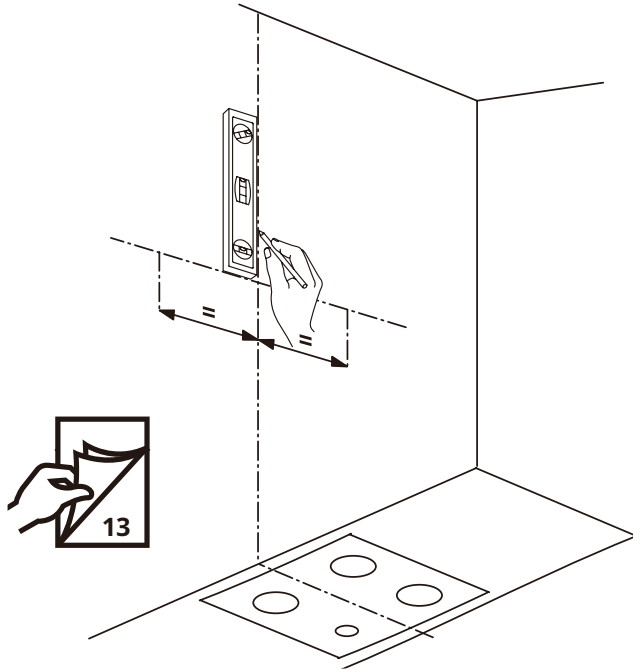

Antes de instalar este aparello, lea atentamente as "Instrucións de seguridade".

1

2

3

4

5

6

7

Ø 4 mm

6x

The information block contains an information icon (i), an icon of a person with a shopping cart, an icon of a mushroom with a cross through it, and an icon of a screw labeled '6x' and a tube labeled 'N'. Below the screw icon, the diameter is specified as 'Ø 4 mm'.