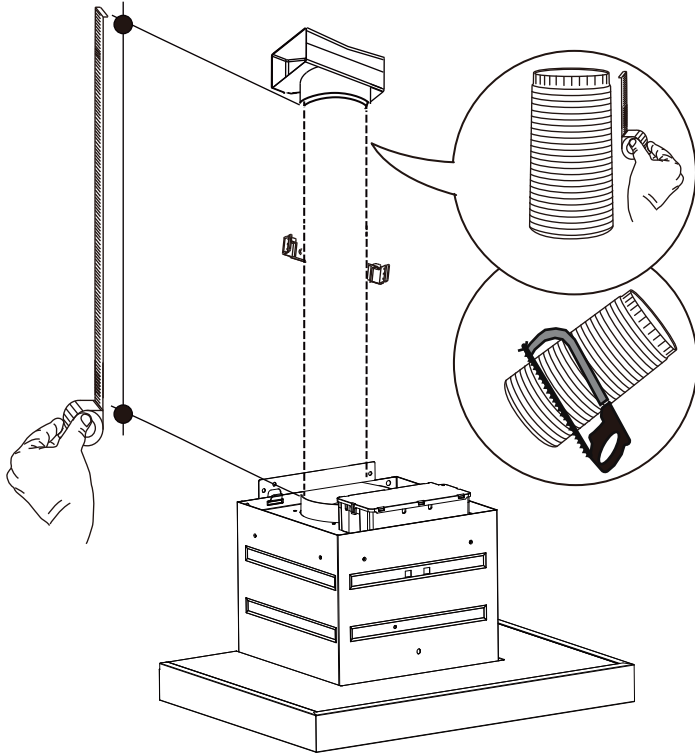

Ø 4 mm

6x

The information block contains an information icon (i), an icon of a person with a shopping cart, an icon of a mushroom with a cross through it, and an icon of a screw labeled '6x' and a tube labeled 'N'. Below the screw icon, the diameter is specified as 'Ø 4 mm'.

2x

14

15

16

17

18

19

20