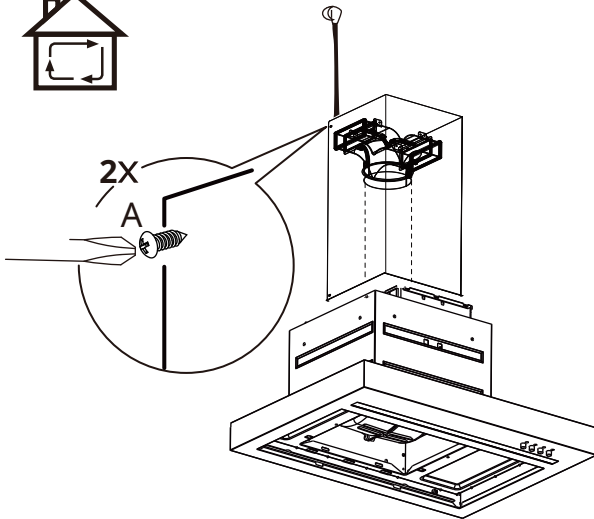

Ø 4 mm

6x

The information block contains an information icon (i), an icon of a person with a shopping cart, an icon of a mushroom with a cross through it, and an icon of a screw labeled '6x' and a tube labeled 'N'. Below the screw icon, the diameter is specified as 'Ø 4 mm'.

2x

14

15

16

17

18

19

20