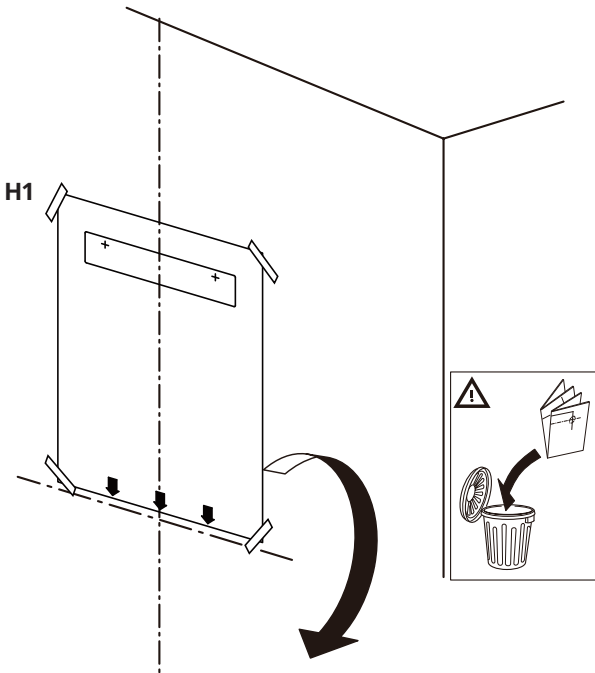

Antes de instalar este aparello, lea atentamente as "Instrucións de seguridade".

1

2

3

4

5

6

7

Ø 4 mm

6x

The information block contains an information icon (i), an icon of a person with a shopping cart, an icon of a mushroom with a cross through it, and an icon of a screw labeled '6x' and a tube labeled 'N'. Below the screw icon, the diameter is specified as 'Ø 4 mm'.