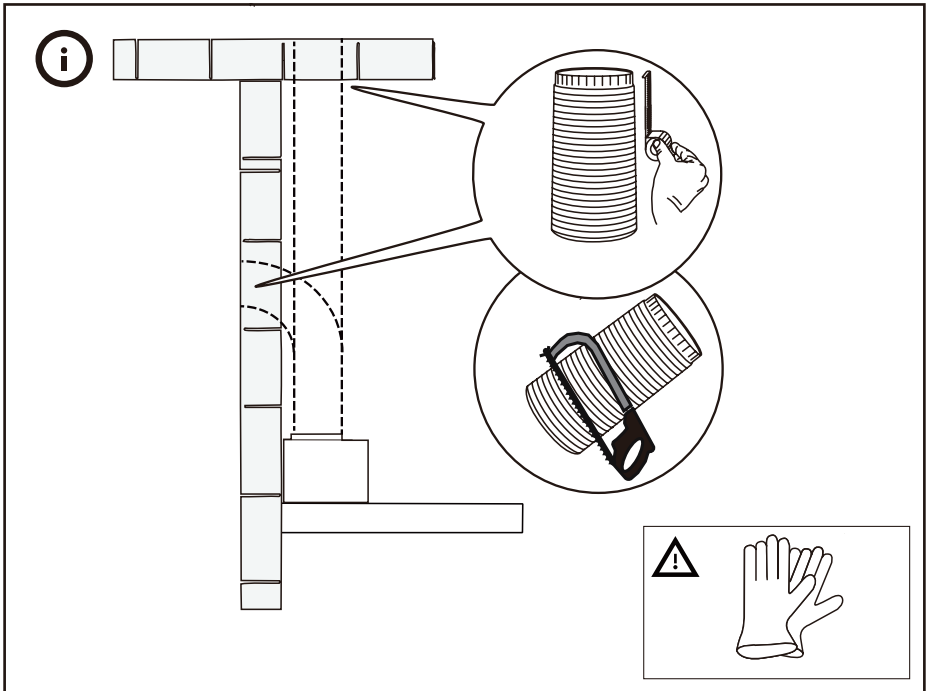

Ø 4 mm

6x

The information block contains an information icon (i), an icon of a person with a shopping cart, an icon of a mushroom with a cross through it, and an icon of a screw labeled '6x' and a tube labeled 'N'. Below the screw icon, the diameter is specified as 'Ø 4 mm'.

21

22

23

25

26

27

28

29