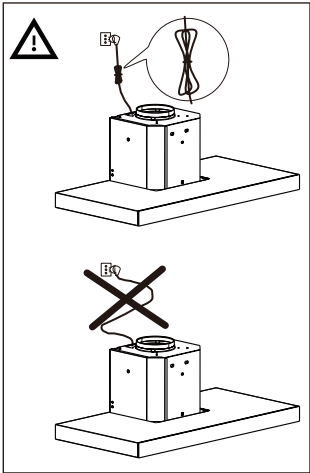

Ø 4 mm

6x

The information block contains an information icon (i), an icon of a person with a shopping cart, an icon of a mushroom with a cross through it, and an icon of a screw labeled '6x' and a tube labeled 'N'. Below the screw icon, the diameter is specified as 'Ø 4 mm'.

21

22

23

25

26

27

28

29