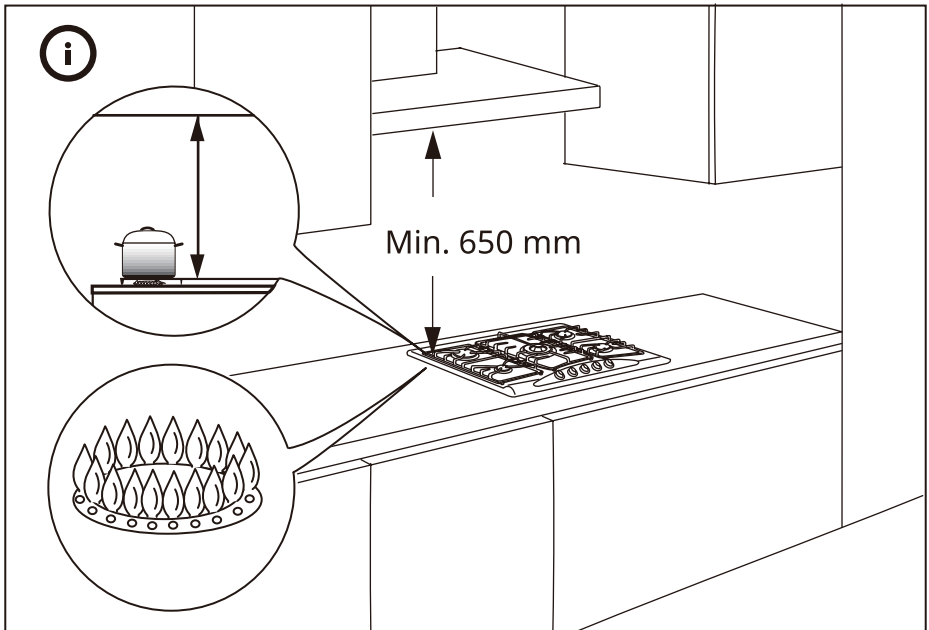

Antes de instalar este aparello, lea atentamente as "Instrucións de seguridade".

1

2

3

4

5

6

7

Ø 4 mm

6x

The information block contains an information icon (i), an icon of a person with a shopping cart, an icon of a mushroom with a cross through it, and an icon of a screw labeled '6x' and a tube labeled 'N'. Below the screw icon, the diameter is specified as 'Ø 4 mm'.