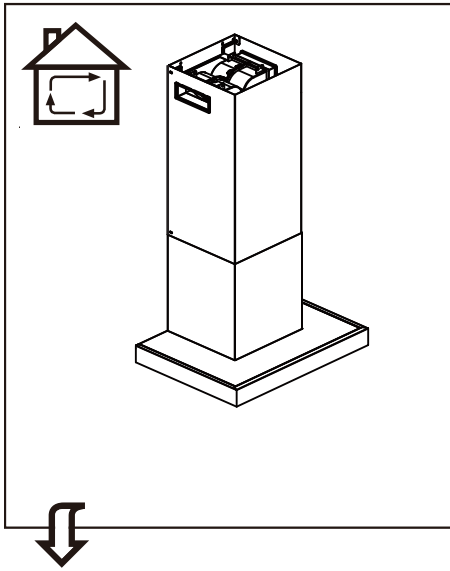

Ø 4 mm

6x

The information block contains an information icon (i), an icon of a person with a shopping cart, an icon of a mushroom with a cross through it, and an icon of a screw labeled '6x' and a tube labeled 'N'. Below the screw icon, the diameter is specified as 'Ø 4 mm'.