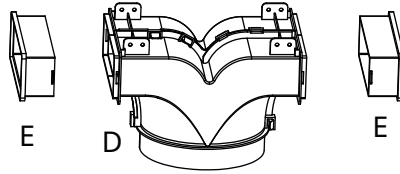

Ø 4 mm

6x

The information block contains an information icon (i), an icon of a person with a shopping cart, an icon of a mushroom with a cross through it, and an icon of a screw labeled '6x' and a tube labeled 'N'. Below the screw icon, the diameter is specified as 'Ø 4 mm'.