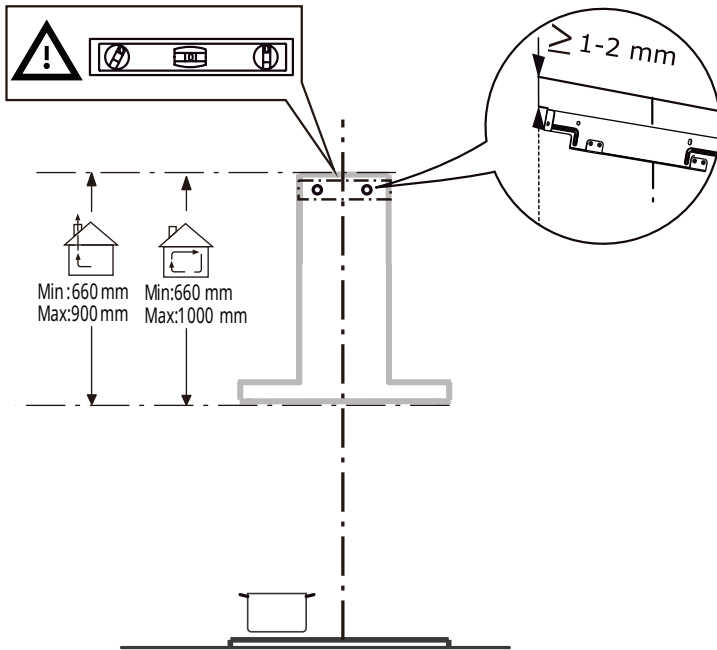

Antes de instalar este aparello, lea atentamente as "Instrucións de seguridade".

1

2

3

4

5

6

7

Ø 4 mm

6x

The information block contains an information icon (i), an icon of a person with a shopping cart, an icon of a mushroom with a cross through it, and an icon of a screw labeled '6x' and a tube labeled 'N'. Below the screw icon, the diameter is specified as 'Ø 4 mm'.