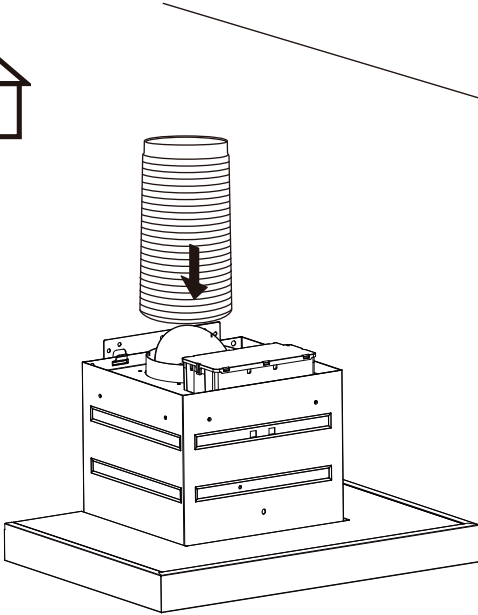

Ø 4 mm

6x

The information block contains an information icon (i), an icon of a person with a shopping cart, an icon of a mushroom with a cross through it, and an icon of a screw labeled '6x' and a tube labeled 'N'. Below the screw icon, the diameter is specified as 'Ø 4 mm'.

21

22

23

25

26

27

28

29