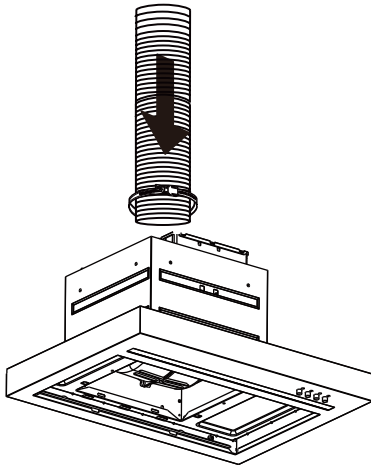

Ø 4 mm

6x

The information block contains an information icon (i), an icon of a person with a shopping cart, an icon of a mushroom with a cross through it, and an icon of a screw labeled '6x' and a tube labeled 'N'. Below the screw icon, the diameter is specified as 'Ø 4 mm'.

21

22

23

25

26

27

28

29