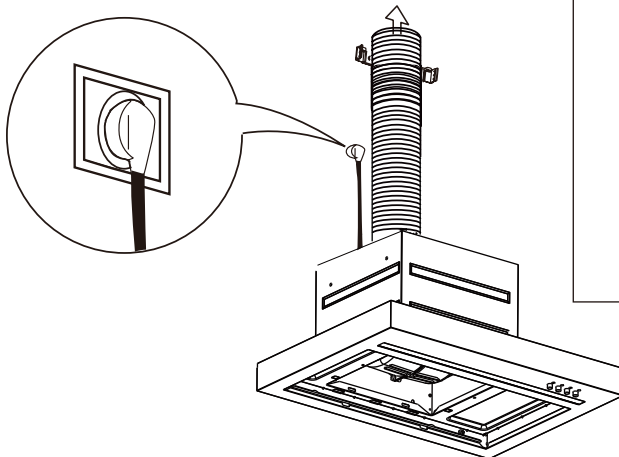

Ø 4 mm

6x

The information block contains an information icon (i), an icon of a person with a shopping cart, an icon of a mushroom with a cross through it, and an icon of a screw labeled '6x' and a tube labeled 'N'. Below the screw icon, the diameter is specified as 'Ø 4 mm'.

21

22

23

25

26

27

28

29