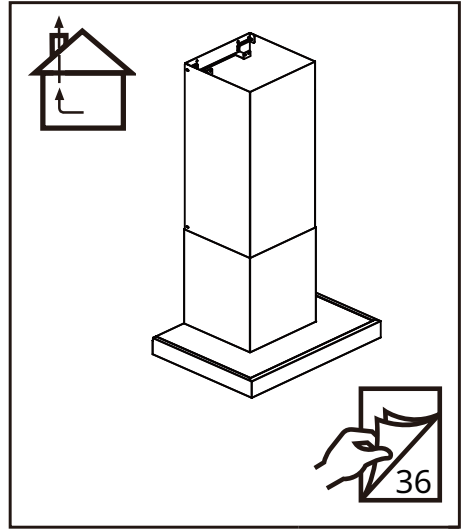

Ø 4 mm

6x

The information block contains an information icon (i), an icon of a person with a shopping cart, an icon of a mushroom with a cross through it, and an icon of a screw labeled '6x' and a tube labeled 'N'. Below the screw icon, the diameter is specified as 'Ø 4 mm'.