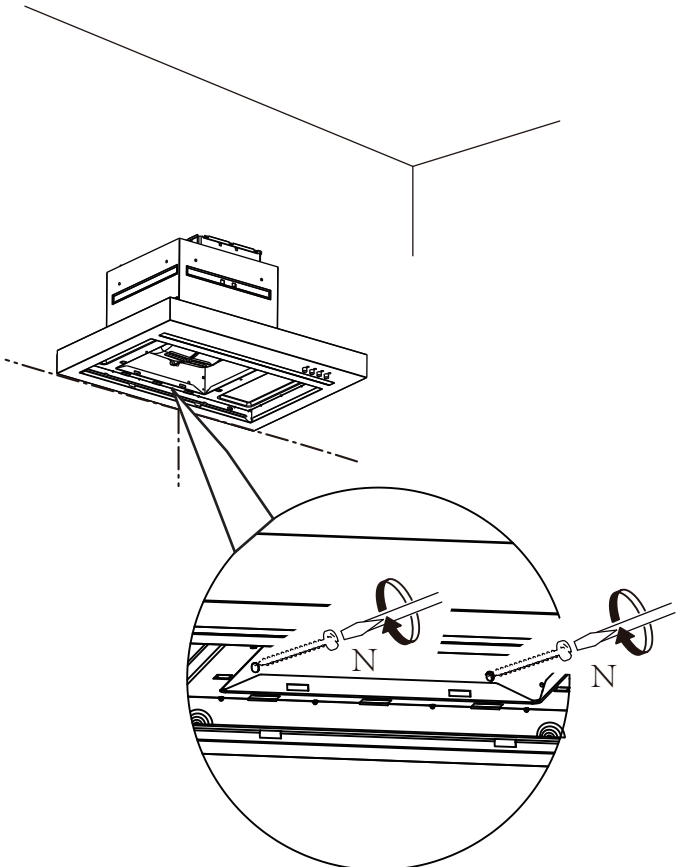

13

i

6x N

Ø 4 mm

6x

The information block contains an information icon (i), an icon of a person with a shopping cart, an icon of a mushroom with a cross through it, and an icon of a screw labeled '6x' and a tube labeled 'N'. Below the screw icon, the diameter is specified as 'Ø 4 mm'.