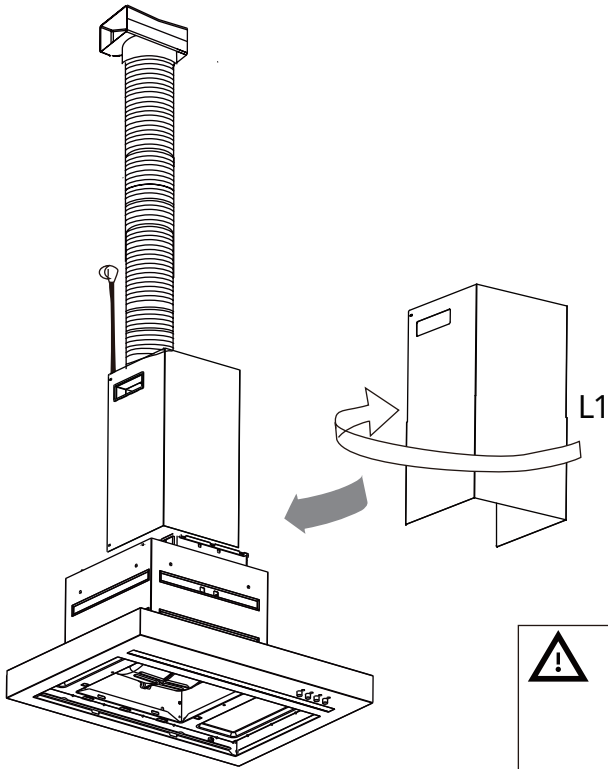

Ø 4 mm

6x

The information block contains an information icon (i), an icon of a person with a shopping cart, an icon of a mushroom with a cross through it, and an icon of a screw labeled '6x' and a tube labeled 'N'. Below the screw icon, the diameter is specified as 'Ø 4 mm'.

2x

14

15

16

17

18

19

20

21

22

23

25

26

27

28

29