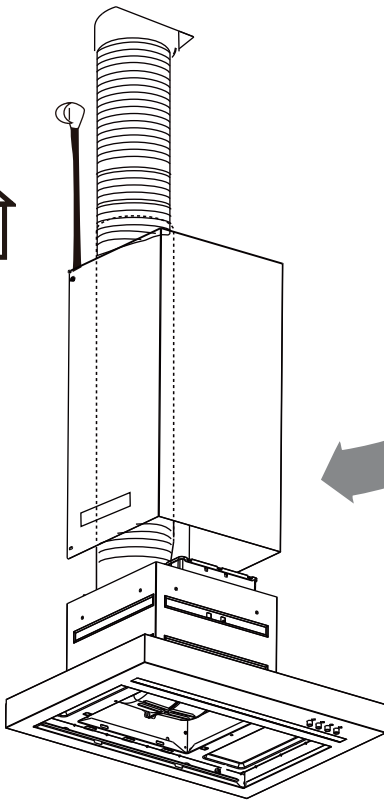

Ø 4 mm

6x

The information block contains an information icon (i), an icon of a person with a shopping cart, an icon of a mushroom with a cross through it, and an icon of a screw labeled '6x' and a tube labeled 'N'. Below the screw icon, the diameter is specified as 'Ø 4 mm'.

21

22

23

25

26

27

28

29