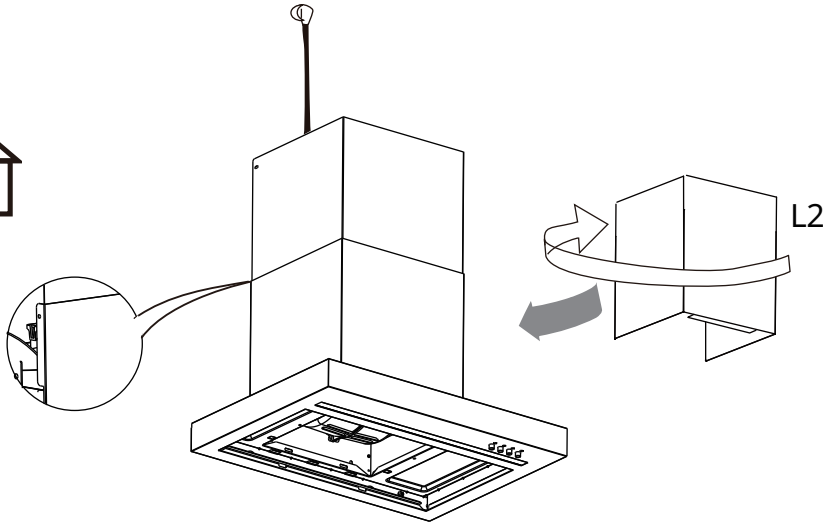

Ø 4 mm

6x

The information block contains an information icon (i), an icon of a person with a shopping cart, an icon of a mushroom with a cross through it, and an icon of a screw labeled '6x' and a tube labeled 'N'. Below the screw icon, the diameter is specified as 'Ø 4 mm'.

21

22

23

25

26

27

28

29