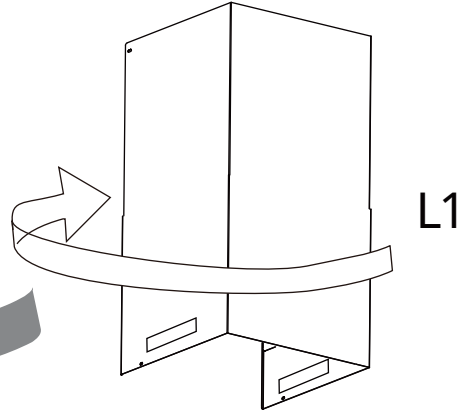

Ø 4 mm

6x

The information block contains an information icon (i), an icon of a person with a shopping cart, an icon of a mushroom with a cross through it, and an icon of a screw labeled '6x' and a tube labeled 'N'. Below the screw icon, the diameter is specified as 'Ø 4 mm'.

21

22

23

25

26

27

28

29