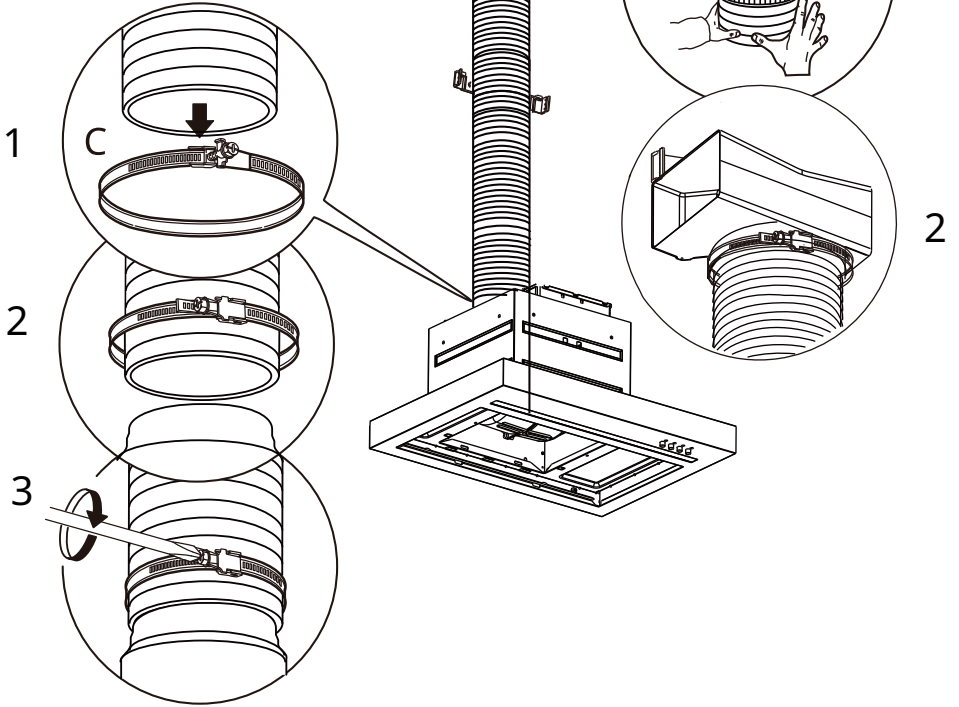

Ø 4 mm

6x

The information block contains an information icon (i), an icon of a person with a shopping cart, an icon of a mushroom with a cross through it, and an icon of a screw labeled '6x' and a tube labeled 'N'. Below the screw icon, the diameter is specified as 'Ø 4 mm'.

2x

14

15

16

17

18

19

20