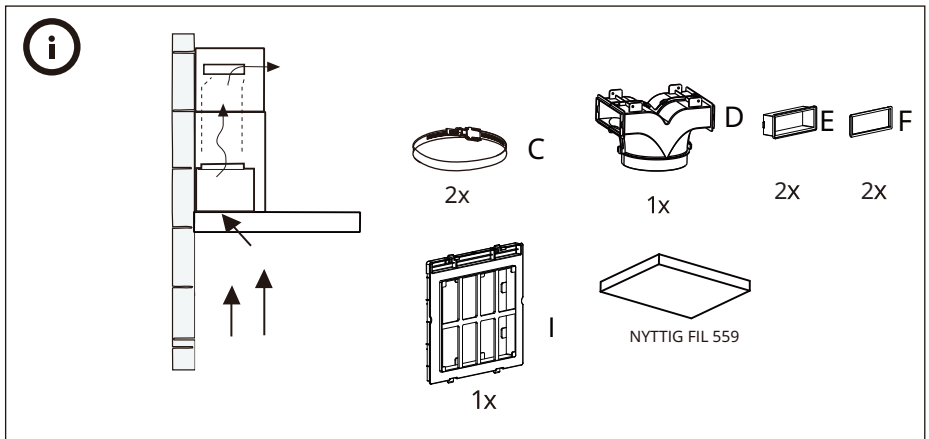

Ø 4 mm

6x

The information block contains an information icon (i), an icon of a person with a shopping cart, an icon of a mushroom with a cross through it, and an icon of a screw labeled '6x' and a tube labeled 'N'. Below the screw icon, the diameter is specified as 'Ø 4 mm'.