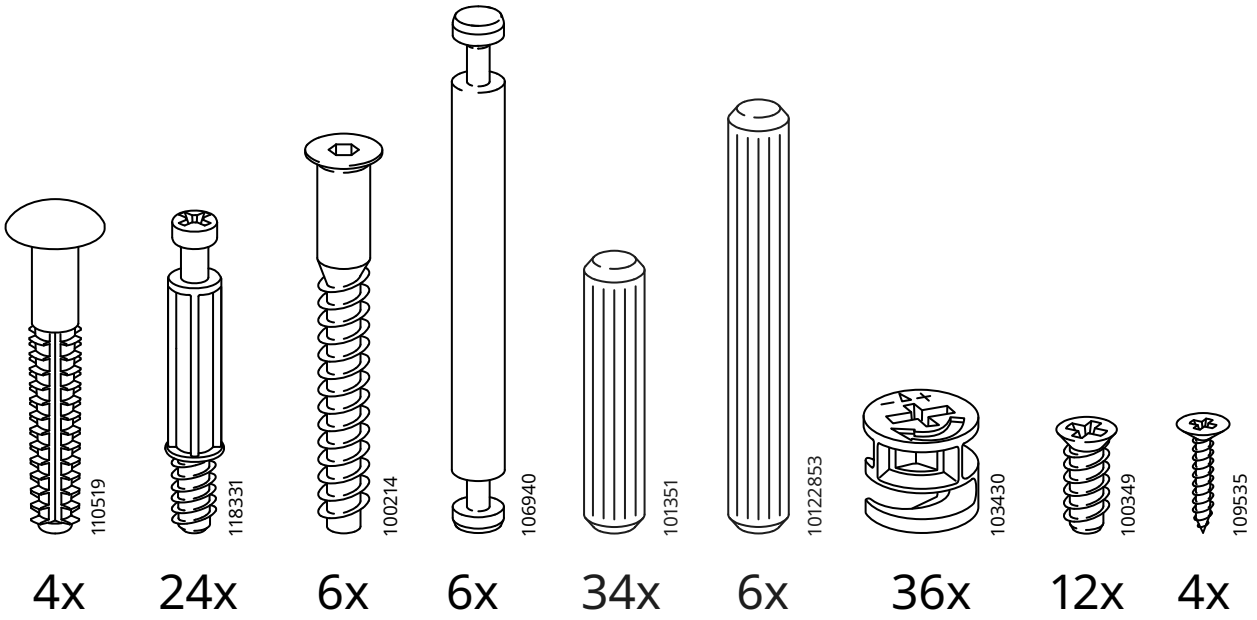

# KJELLARNE

Design and Quality  
IKEA of Sweden

121208

1x

105530

1x

**1**

**2**