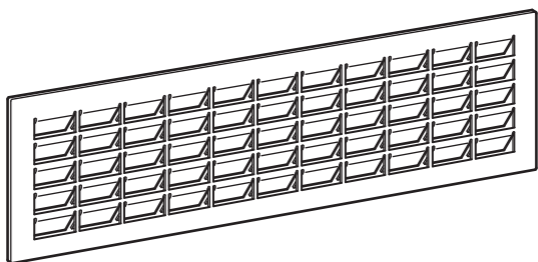

METOD

Design and Quality
IKEA of Sweden

1

403x92 mm
(15 15/16" x 3 5/8")

2

3

4

4

5

4

5

1

403x88 mm
(15 15/16" x 3 7/16")

2

3

4