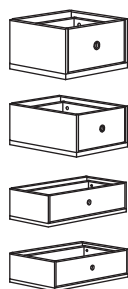

ELVARLI sahtel, valge.

40×36×25 cm	004.339.61	40 €
40×51×25 cm	604.339.63	50 €
80×36×25 cm	904.339.66	50 €
80×51×25 cm	504.339.68	55 €