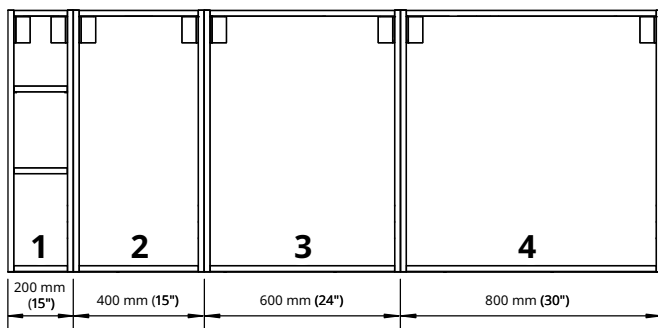

TERRSJÖ

Design and Quality
IKEA of Sweden

102437

2x

10126008

33x

1

2