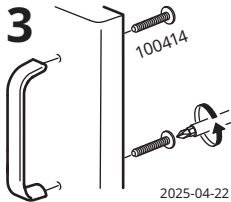

KALERUM

Design and Quality
IKEA of Sweden

1

128 mm (5 1/16")
256 mm (10 1/16")
384 mm (15 1/8")

**2****3**

2025-04-22
© Inter IKEA Systems B.V. 2023

AA-2407662-4