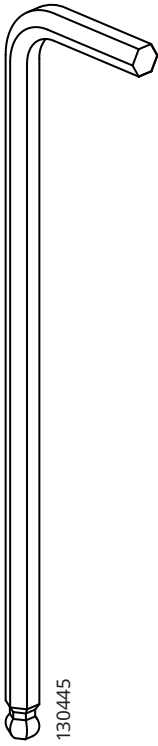

TOLKNING

Design and Quality
IKEA of Sweden

130445

1x

104556

12x

100842

12x

1

2

3

Max.
130 kg
(286 lb)