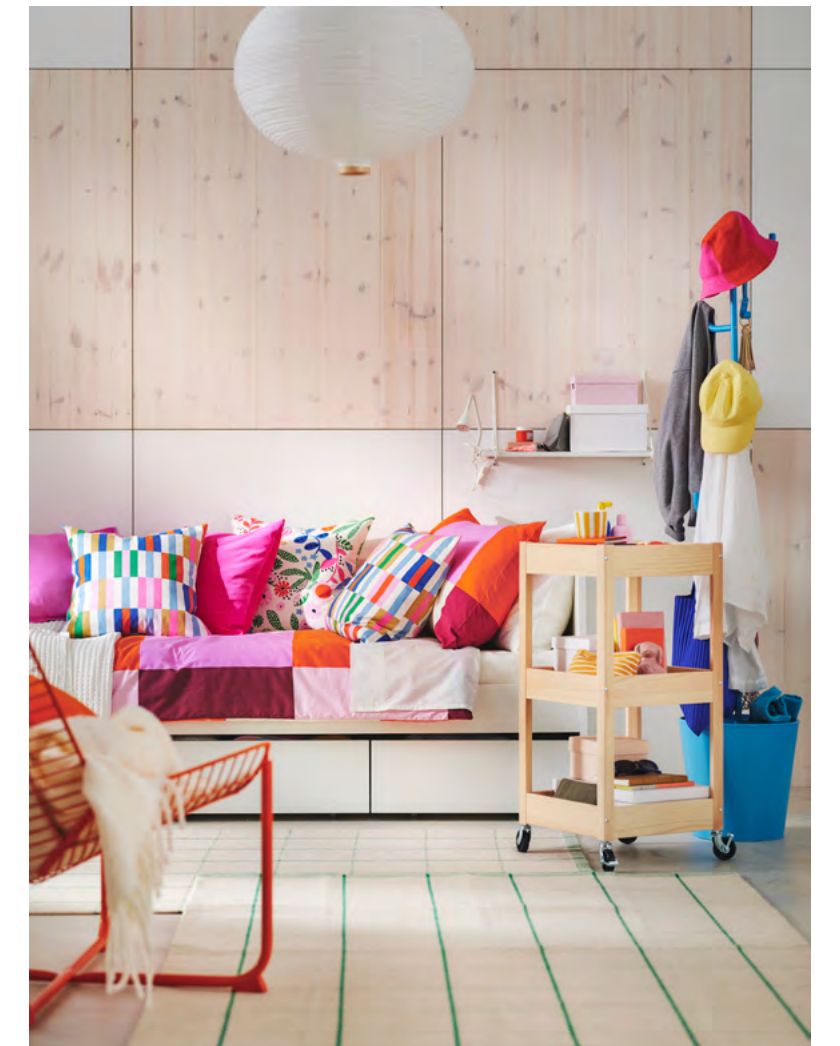

PH202874.JPG

BRUNKRISSLA comforter set
$29.99 54% cotton, 46% viscose/
rayon. Comforter W173xL234cm.
Pillow sham W76xL51cm. Pink
305.583.13

DVALA sheet set, twin
$24.99 100% cotton. Fitted
sheet W97xL189cm. Pillow
case W76xL51cm. Sheet
W173xL264cm. White 505.775.32