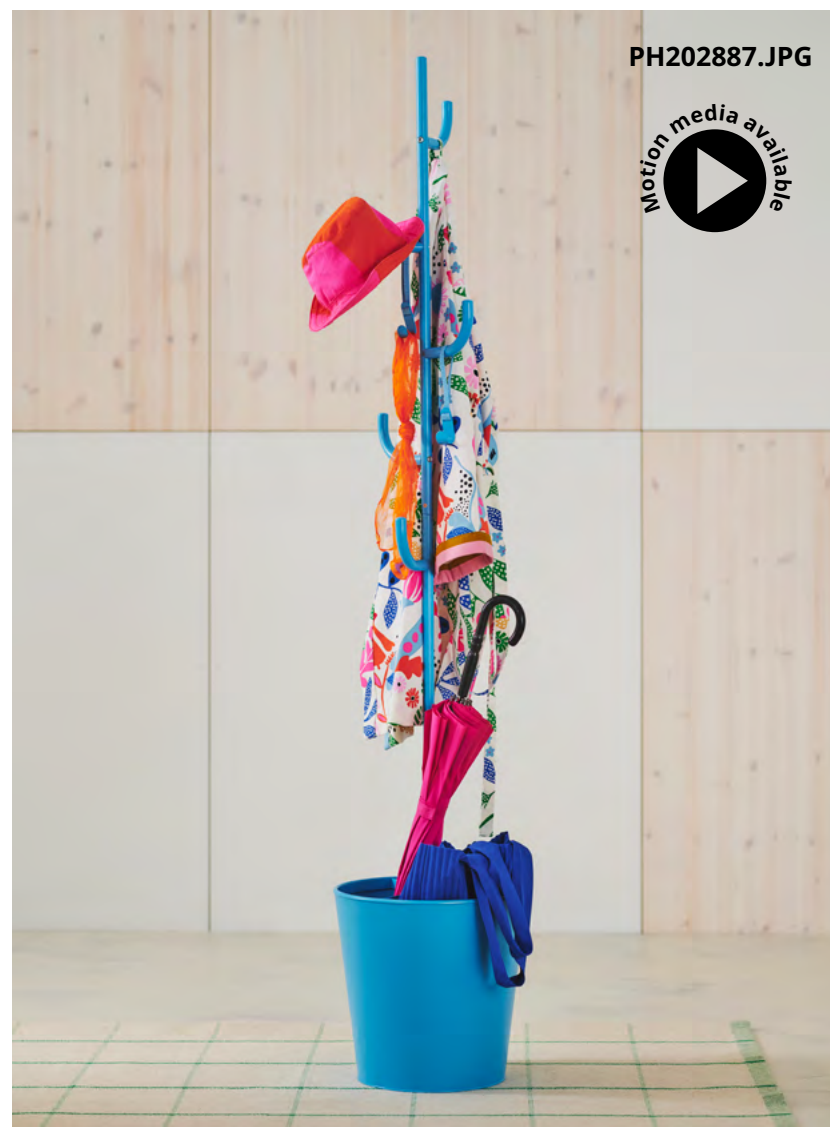

Store it, tidy up and slide it out of sight!

Let the good vibes roll

Ready to give your room a lift? Mix and match bursts of pink, orange, and blue, plus playful patterns like stripes, florals, and bold squares to create a space that makes you think, "Yes, this is my place."

With smart updates like a new daybed with hidden storage, a trolley that moves wherever you do, and vibrant textiles, creating a feel-good space full of good vibes has never been easier.