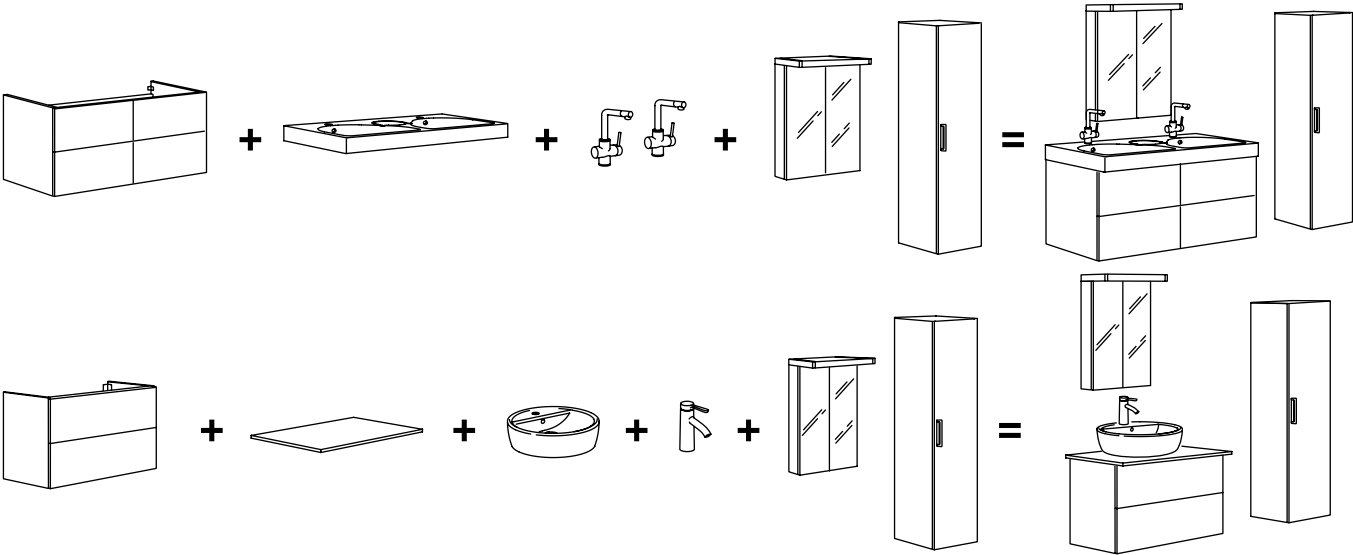

How to combine

Here is a little guide to explain how you can put together your very own GODMORGON bathroom solution. For all the parts and pieces see page 5-7. If you want to browse our ready-made solutions just check IKEA.ca.