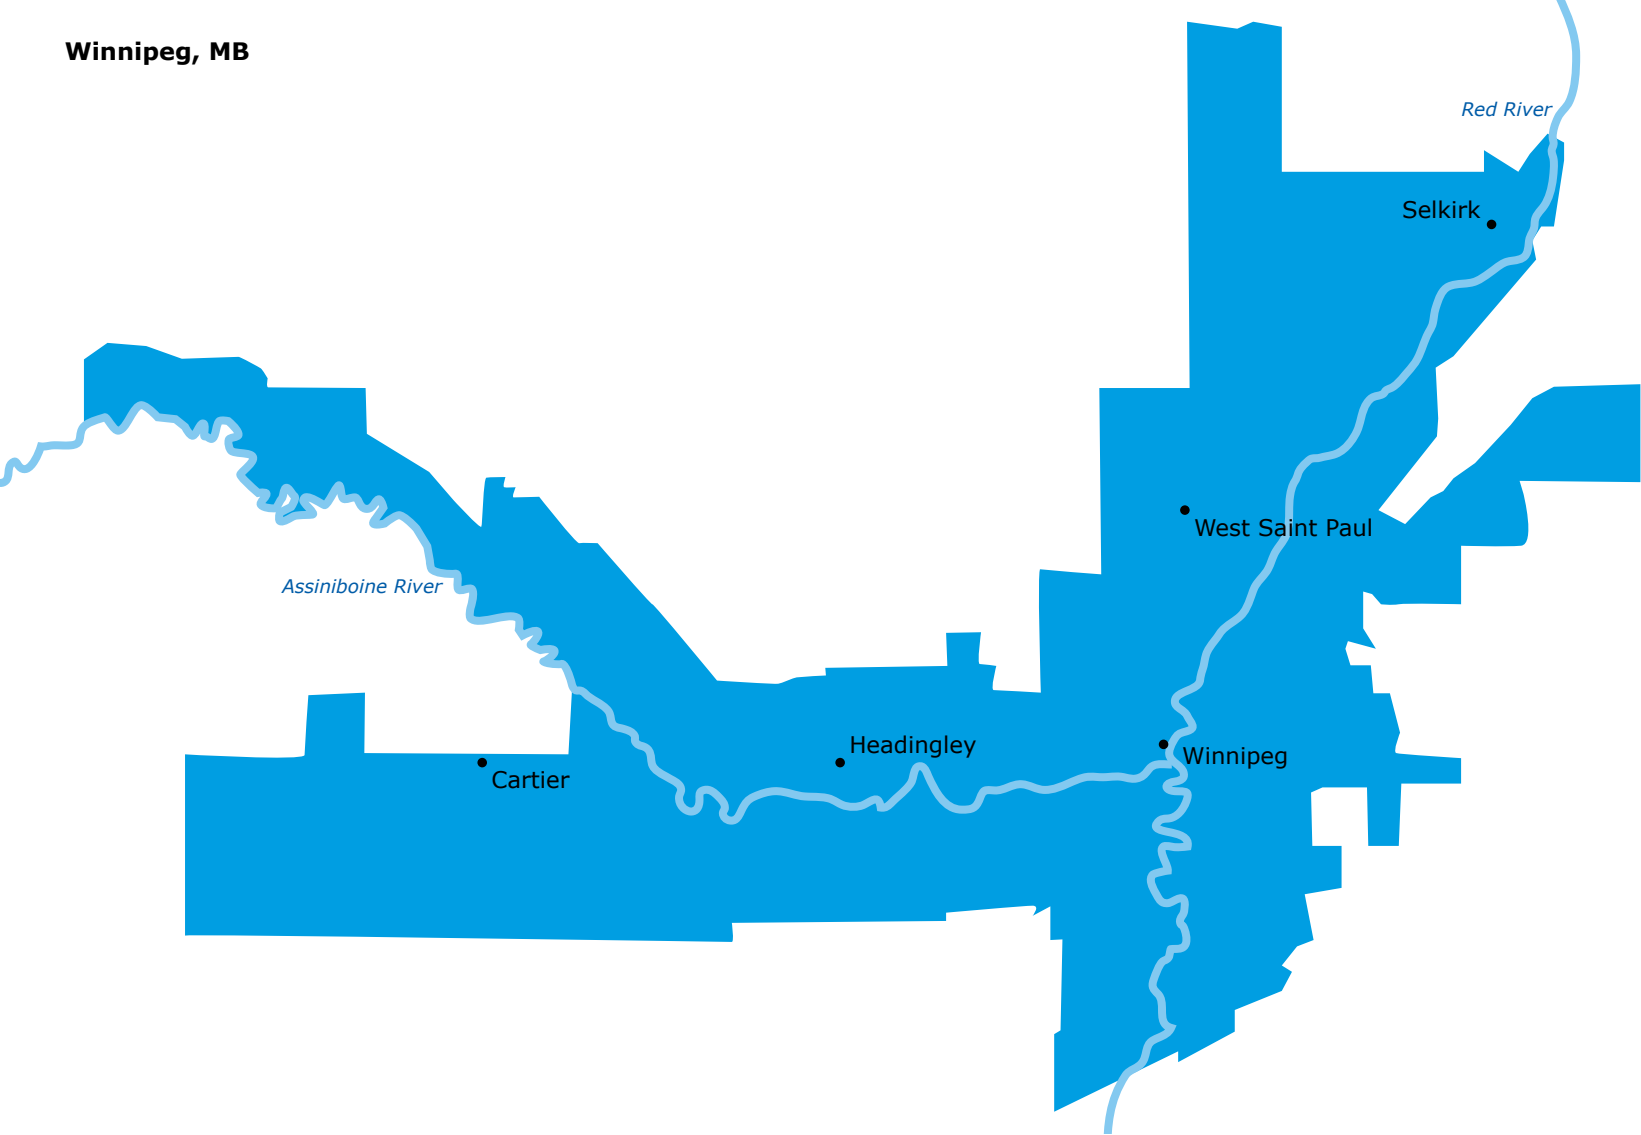

Winnipeg, MB

■ IKEA Kitchen services availability zone

Kitchen service zone postal codes

Selkirk: R1A **St Clements:** R1B **Winnipeg:** R2C, R2E, R2G, R2H, R2J, R2K, R2L, R2M, R2N, R2P, R2R, R2V, R2W, R2X, R2Y, R3A, R3B, R3C, R3E, R3G, R3H, R3J, R3K, R3L, R3M, R3N, R3P, R3R, R3S, R3T, R3V, R3W, R3X, R3Y **West Saint Paul:** R4A **Headingley:** R4H, R4J **Cartier:** R4K