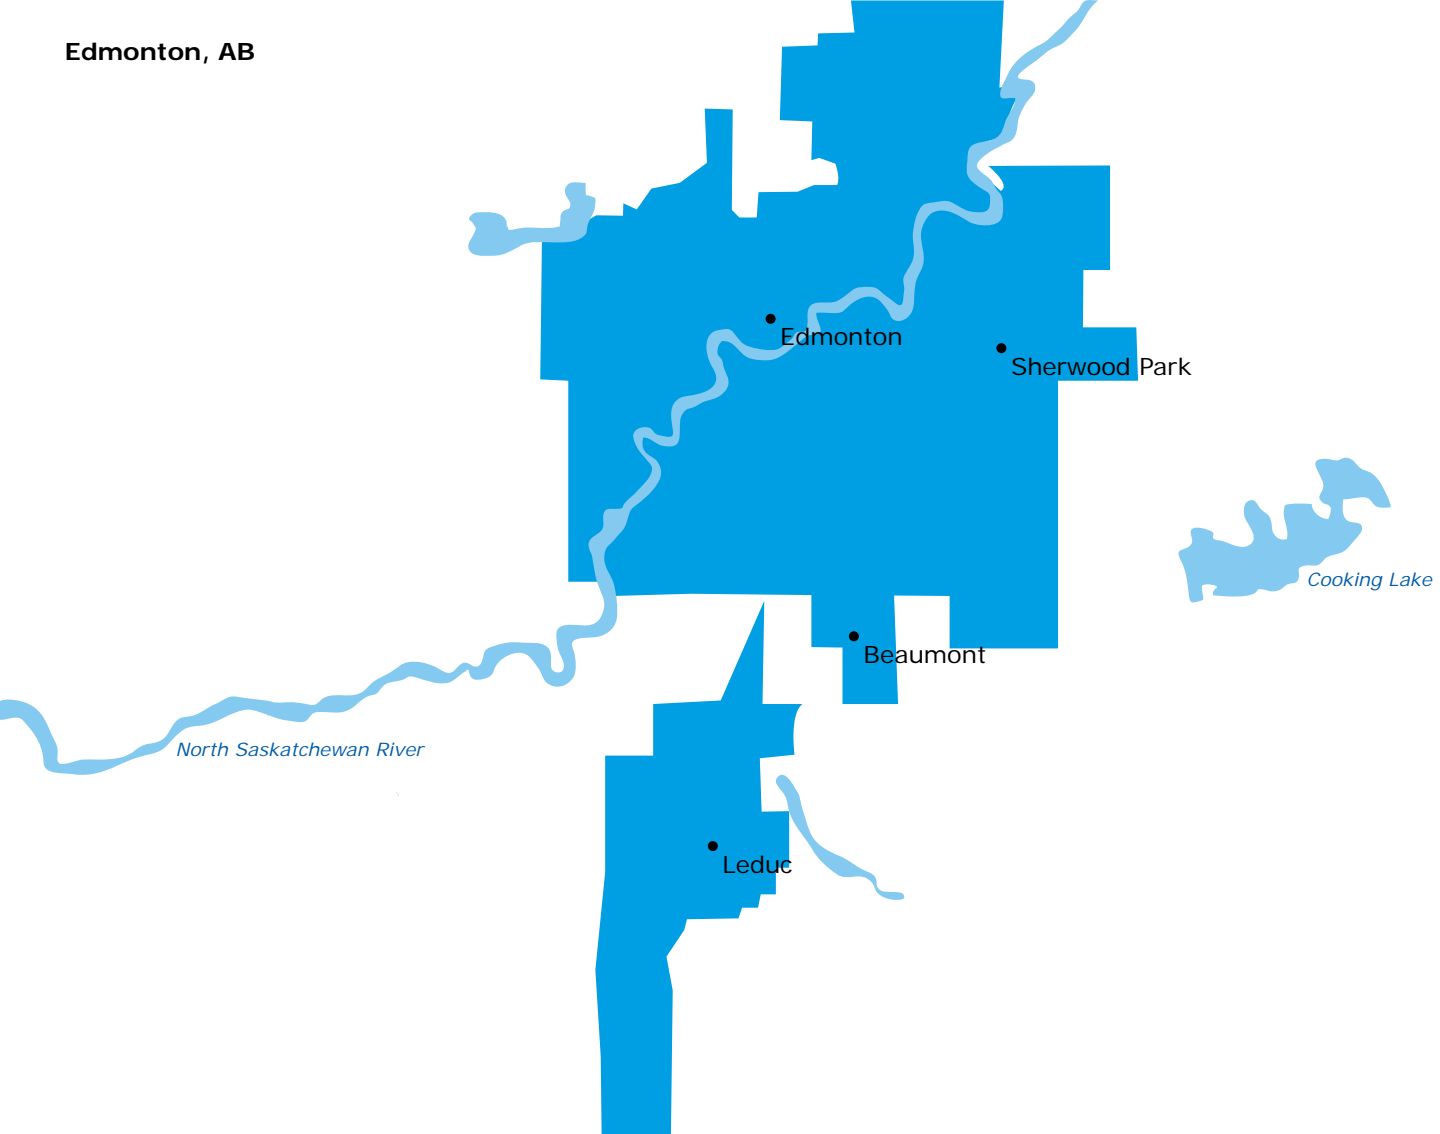

Edmonton, AB

■ IKEA Kitchen services availability zone

Kitchen service zone postal codes

Beaumont: T4X **Edmonton:** T5A, T5B, T5C, T5E, T5G, T5H, T5J, T5K, T5L, T5M, T5N, T5P, T5R, T5S, T5T, T5V, T5W, T5Y, T6A, T6B, T6C, T6E, T6G, T6H, T6J, T6K, T6L, T6M, T6N, T6P, T6R, T6S, T6T, T6V, T6W, T6X **Sherwood Park:** T8A, T8B, T8H
Leduc: T9E **St Albert:** T8N