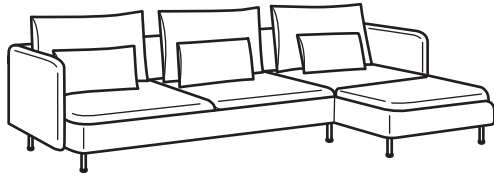

SÖDERHAMN sofa with chaise longue

Overall size: W291×D99/151×H83 cm (114½×39/59½×32½")

Samsta dark gray	699.020.40
Samsta orange	193.058.31
Finnsta turquoise	491.362.38
Finnsta white	091.359.62
Viarp beige/brown	393.058.30