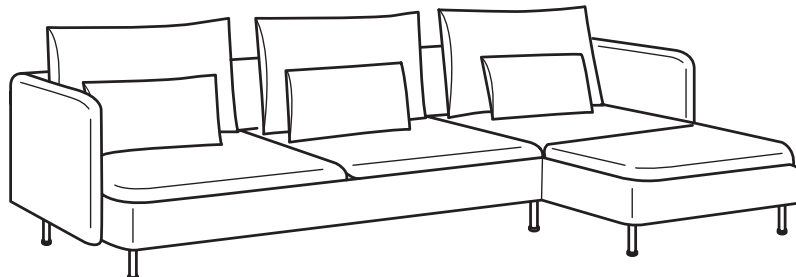

SÖDERHAMN

Seating series

Models

Armrest
One-seat section
Corner section
Chaise lounge
Sofa section

Removable cover

Choice of cover

Washable cover

Washable cover

Read more in the warranty brochure.

Requires assembly.

Sofa for everyone

It would be pretty strange if everyone wanted the same sofa, wouldn't it? That's exactly why SÖDERHAMN seating series is based on durable and comfortable modules that you can combine any way you like. Are you looking for a big sofa or a small one? Do you want a cozy corner to curl up in? With SÖDERHAMN, you're free to create the combination that suits you—the possibilities are endless.

Comfortable in a new way

With SÖDERHAMN, we wanted to use materials efficiently and make a really comfortable sofa that also has a light, airy design. That's why we did things a little differently than usual and put elastic webbing in the bottom of the sofa. It works together with the seat cushions to give a soft springy feeling. We also added a generous seat depth and loose back cushions, so you can always arrange your sofa the way that is comfortable for you.