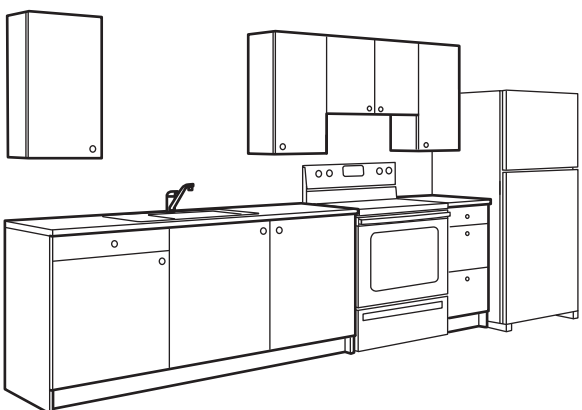

Overall size: W147×D24×H84"

Parts included in this combination

FYNDIG single sink with strainer	1 pc
LAGAN kitchen faucet	1 pc
KNOXHULT wall cabinet with doors 30×12×12½"	1 pc
KNOXHULT wall cabinet with door 15×12×30"	3 pc
KNOXHULT base cabinet with drawers 15×24×36"	1 pc
KNOXHULT base cabinet with doors and drawer 72×24×36"	1 pc