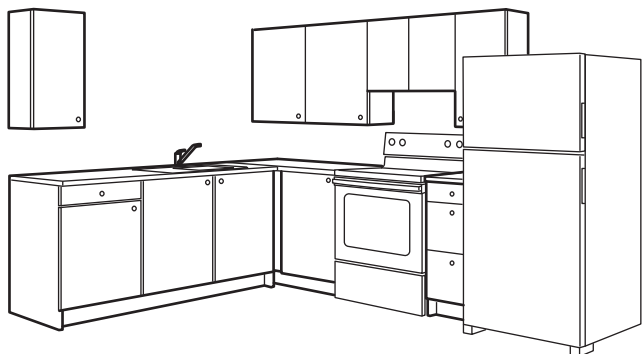

Good to know

The hinges are adjustable vertically, horizontally and in depth; makes it easier to mount the door in an exact position. The doors can be mounted left or right. There are adjustment possibilities to make the frame stand steady on slightly uneven surfaces.

Requires assembly.

Complete kitchen cabinets with a low price

Are you looking for a simple kitchen with both quality and a low price? KNOXHULT kitchen series includes seven complete cabinets with doors, drawers and shelves. All base and wall cabinets have a scratch-resistant, easy-to-clean foil surface both inside and out. The base cabinets have a depth of 24". Combine KNOXHULT kitchen with our appliances. Complement with a sink and kitchen faucet — and with knobs and handles, too, of course.

Complete kitchens

The cabinet combinations below come complete with fronts, countertop, shelves, drawers, hinges, plinth, sink and faucet. Just complement with knobs, handles and appliances.

Overall size: W98×119×D24×H84"