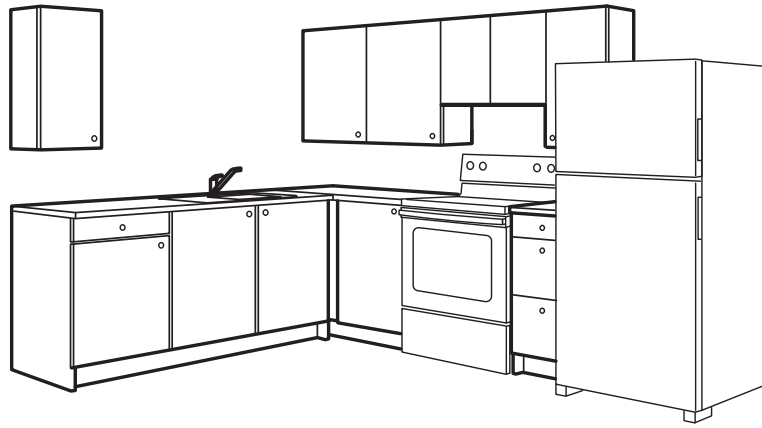

Good to know

The hinges are adjustable vertically, horizontally and in depth; makes it easier to mount the door in an exact position. The doors can be mounted left or right. There are adjustment possibilities to make the frame stand steady on slightly uneven surfaces.

Requires assembly.

Complete kitchen cabinets with a low price

Are you looking for a simple kitchen with both quality and a low price? KNOXHULT kitchen series includes seven complete cabinets with doors, drawers and shelves. All base and wall cabinets have a scratch-resistant, easy-to-clean foil surface both inside and out. The base cabinets have a depth of 24". Combine KNOXHULT kitchen with our appliances. Complement with a sink and kitchen faucet — and with knobs and handles, too, of course.

Complete kitchens

The cabinet combinations below come complete with fronts, countertop, shelves, drawers, hinges, plinth, sink and faucet. Just complement with knobs, handles and appliances.

Overall size: W98×119×D24×H84"