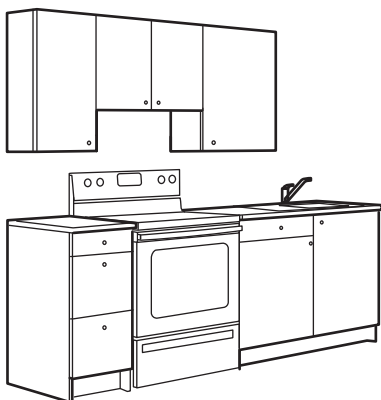

Requires assembly.

Complete kitchen cabinets with a low price

Are you looking for a simple kitchen with both quality and a low price? KNOXHULT kitchen series includes seven complete cabinets with doors, drawers and shelves. All base and wall cabinets have a scratch-resistant, easy-to-clean foil surface both inside and out. The base cabinets have a depth of 24". Combine KNOXHULT kitchen with our appliances. Complement with a sink and kitchen faucet — and with knobs and handles, too, of course.

Complete kitchens

The cabinet combinations below come complete with fronts, countertop, shelves, drawers, hinges, plinth, sink and faucet. Just complement with knobs, handles and appliances.

Overall size: W98×119×D24×H84"

For suggested appliances, please see the All parts list on page 3. KNOXHULT kitchen system can also be combined with most appliances in the IKEA range.

Parts included in this combination

FYNDIG single sink with strainer	1 pc
LAGAN kitchen faucet	1 pc
KNOXHULT wall cabinet with door 15×12×30"	2 pc
KNOXHULT wall cabinet with door 24×12×30"	2 pc
KNOXHULT wall cabinet with doors 30×12×12½"	1 pc
KNOXHULT base cabinet with doors and drawer 72×24×36"	1 pc
KNOXHULT corner base cabinet 44×24×36"	1 pc
KNOXHULT base cabinet with drawers 15×24×36"	1 pc

Overall size: W147×D24×H84"

Parts included in this combination

FYNDIG single sink with strainer	1 pc
LAGAN kitchen faucet	1 pc
KNOXHULT wall cabinet with doors 30×12×12½"	1 pc
KNOXHULT wall cabinet with door 15×12×30"	3 pc
KNOXHULT base cabinet with drawers 15×24×36"	1 pc
KNOXHULT base cabinet with doors and drawer 72×24×36"	1 pc