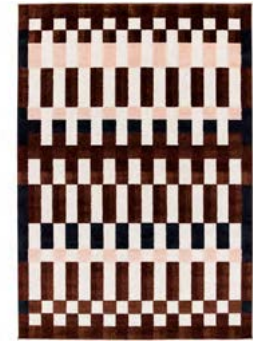

Product overview | April 2026

PE996250.JPG
New MARKBLÄMME rug, low pile \$249 78% polypropylene, 22% polyester. Backing: 100% synthetic rubber. Designer: Paulin Machado. L230xW160cm. Multicolour/check pattern 906.257.05