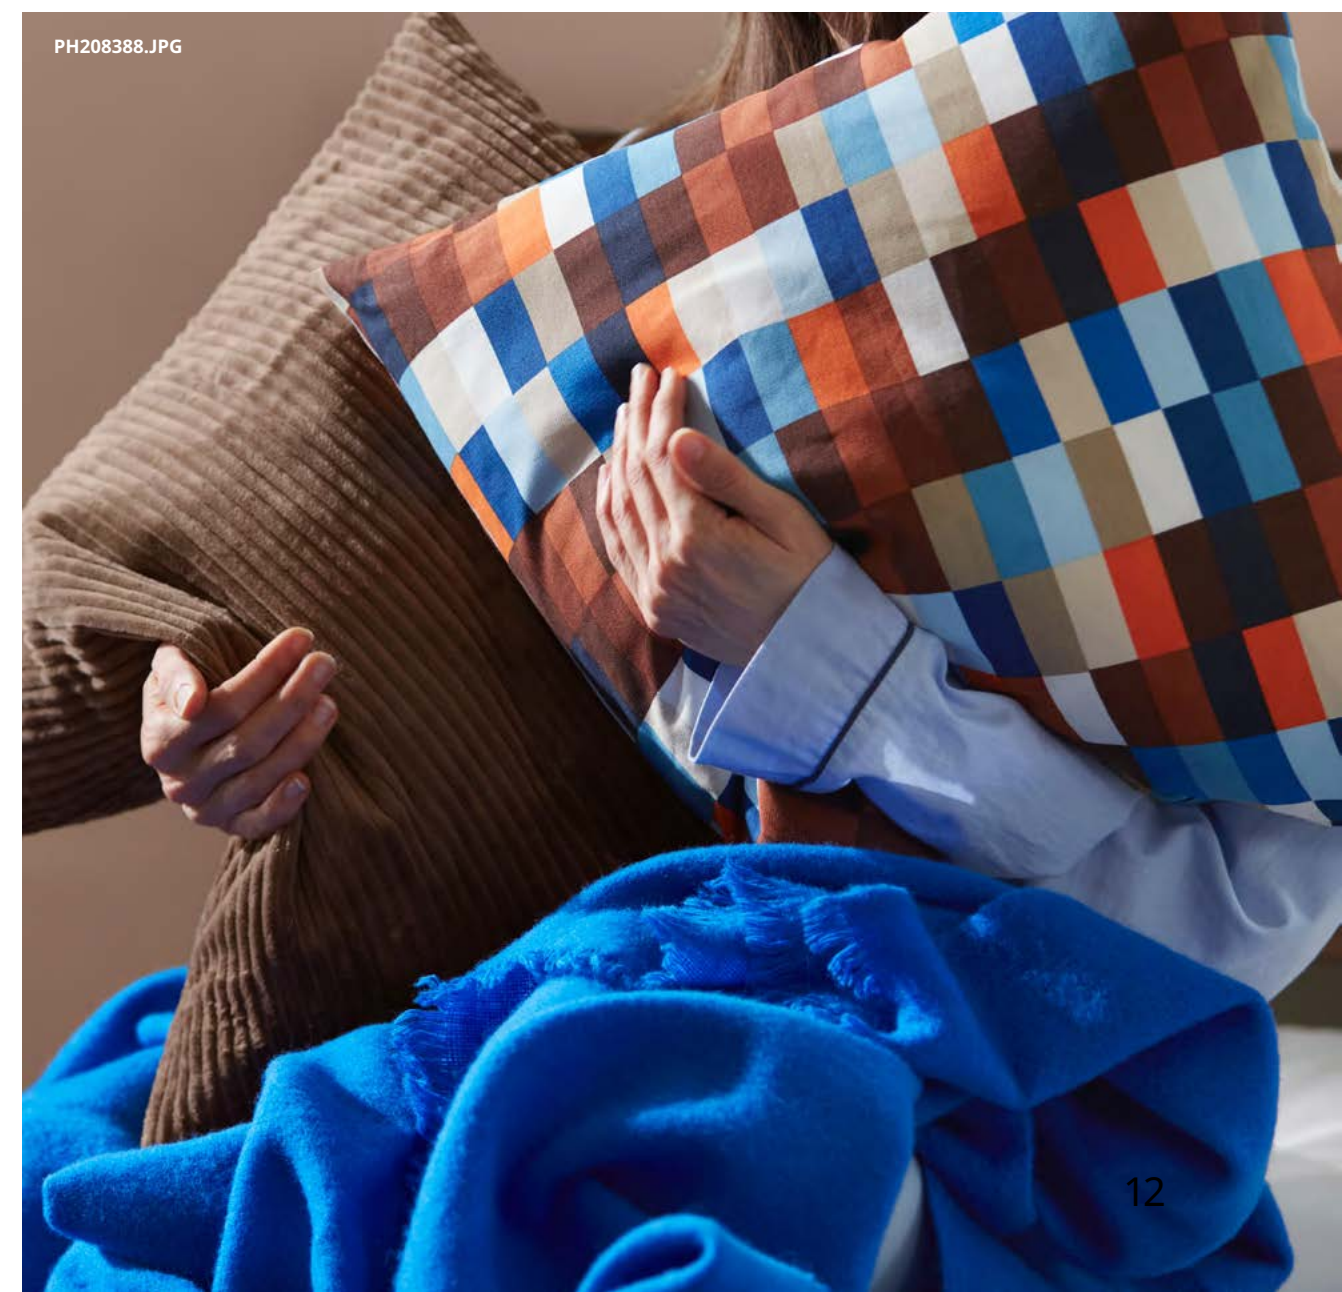

PH208679.JPG

PH208404.JPG

Thumbs up!

PH208406.JPG

PH208410.JPG

Style that turns heads

Bring good vibes on rotation with this stunning swivel chair, soon to become the centrepiece of your living room. Its modern, organic shape is perfect for anyone who wants their furniture to stand out. Built with pocket springs and cold-moulded foam, it spins you into 360° comfort.