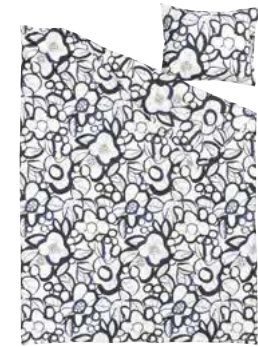

PE992121.JPG

New HÄRLIR duvet cover and pillowcase $39.99 50% cotton, 50% lyocell. Designer: Stina Persson. Duvet cover L200×W150cm. Pillowcase L50×W60cm. White black/blue floral pattern 206.260.39