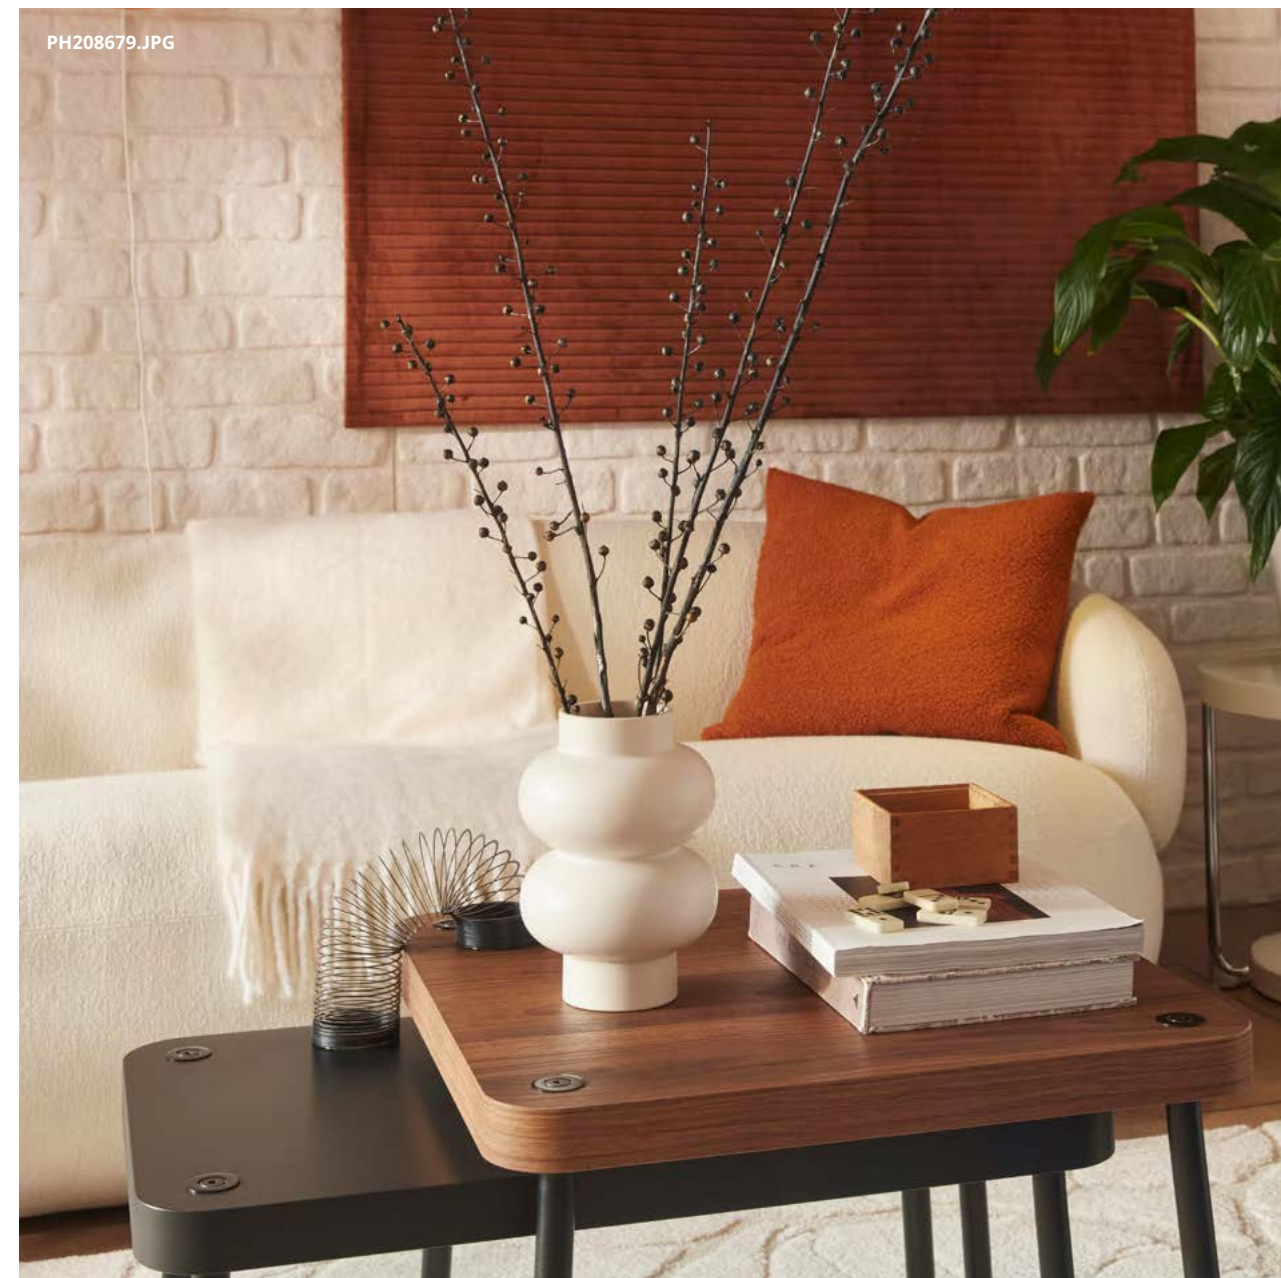

PH208679.JPG

PH208404.JPG

Thumbs up!

PH208406.JPG

PH208410.JPG

Style that turns heads

Bring good vibes on rotation with this stunning swivel chair, soon to become the centrepiece of your living room. Its modern, organic shape is perfect for anyone who wants their furniture to stand out. Built with pocket springs and cold-moulded foam, it spins you into 360° comfort.