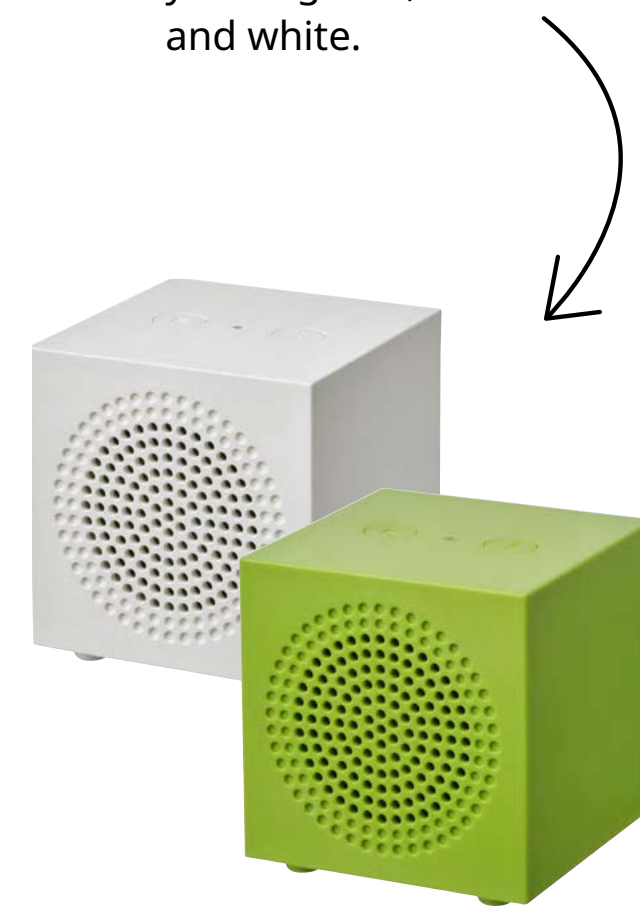

Happiness in a box

Introducing KALLSUP, our new portable speaker. Designed by Ola Wihlborg, it delivers big sound despite its compact size. Simply connect it to your phone, computer or any Bluetooth device and take your music anywhere.

Meet the designer | Ola Wihlborg

Pssst! KALLSUP is available in pink, yellow-green, and white.

“My idea with KALLSUP was to create a speaker that is as small and simple as possible – yet with great sound and plenty of features. It’s easy to use, can be connected in a group – and honestly, I’m surprised by how much sound can come from such a small speaker. I hope it amazes and brings joy to people every time they put on their favourite music!”