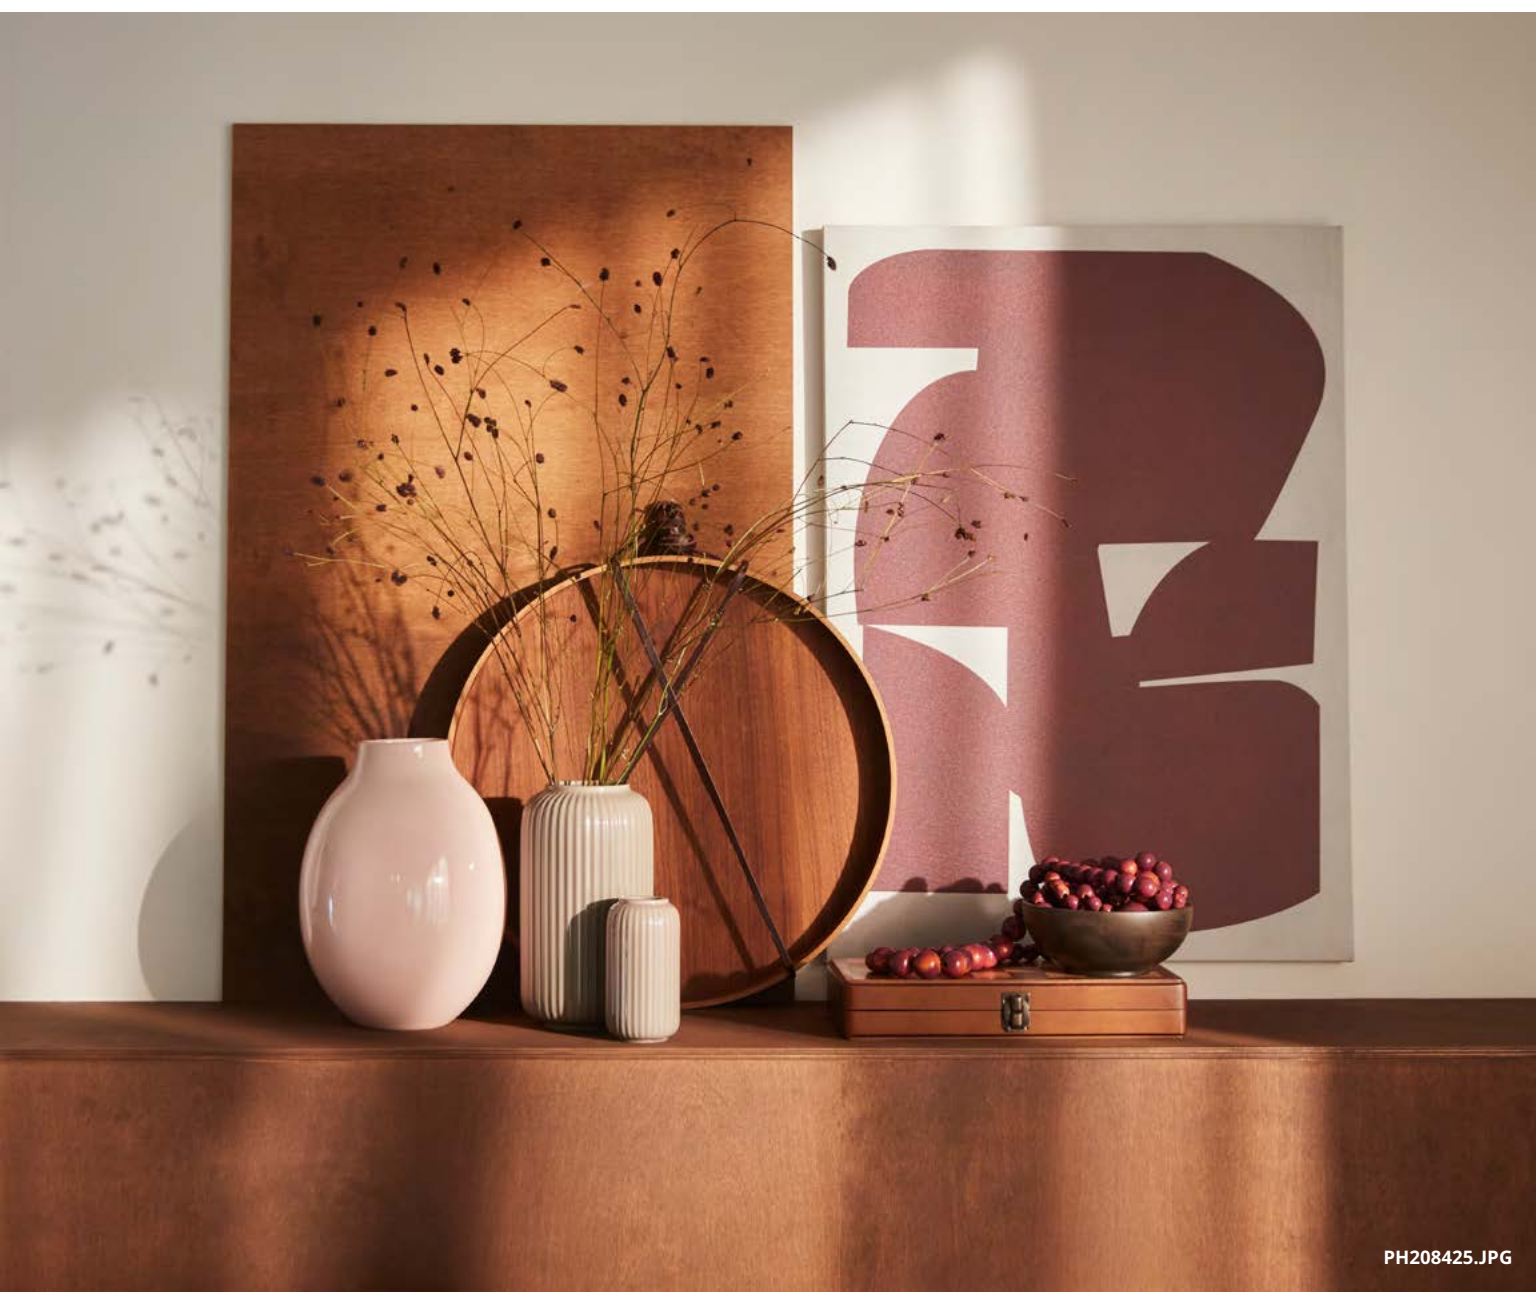

PH208425.JPG