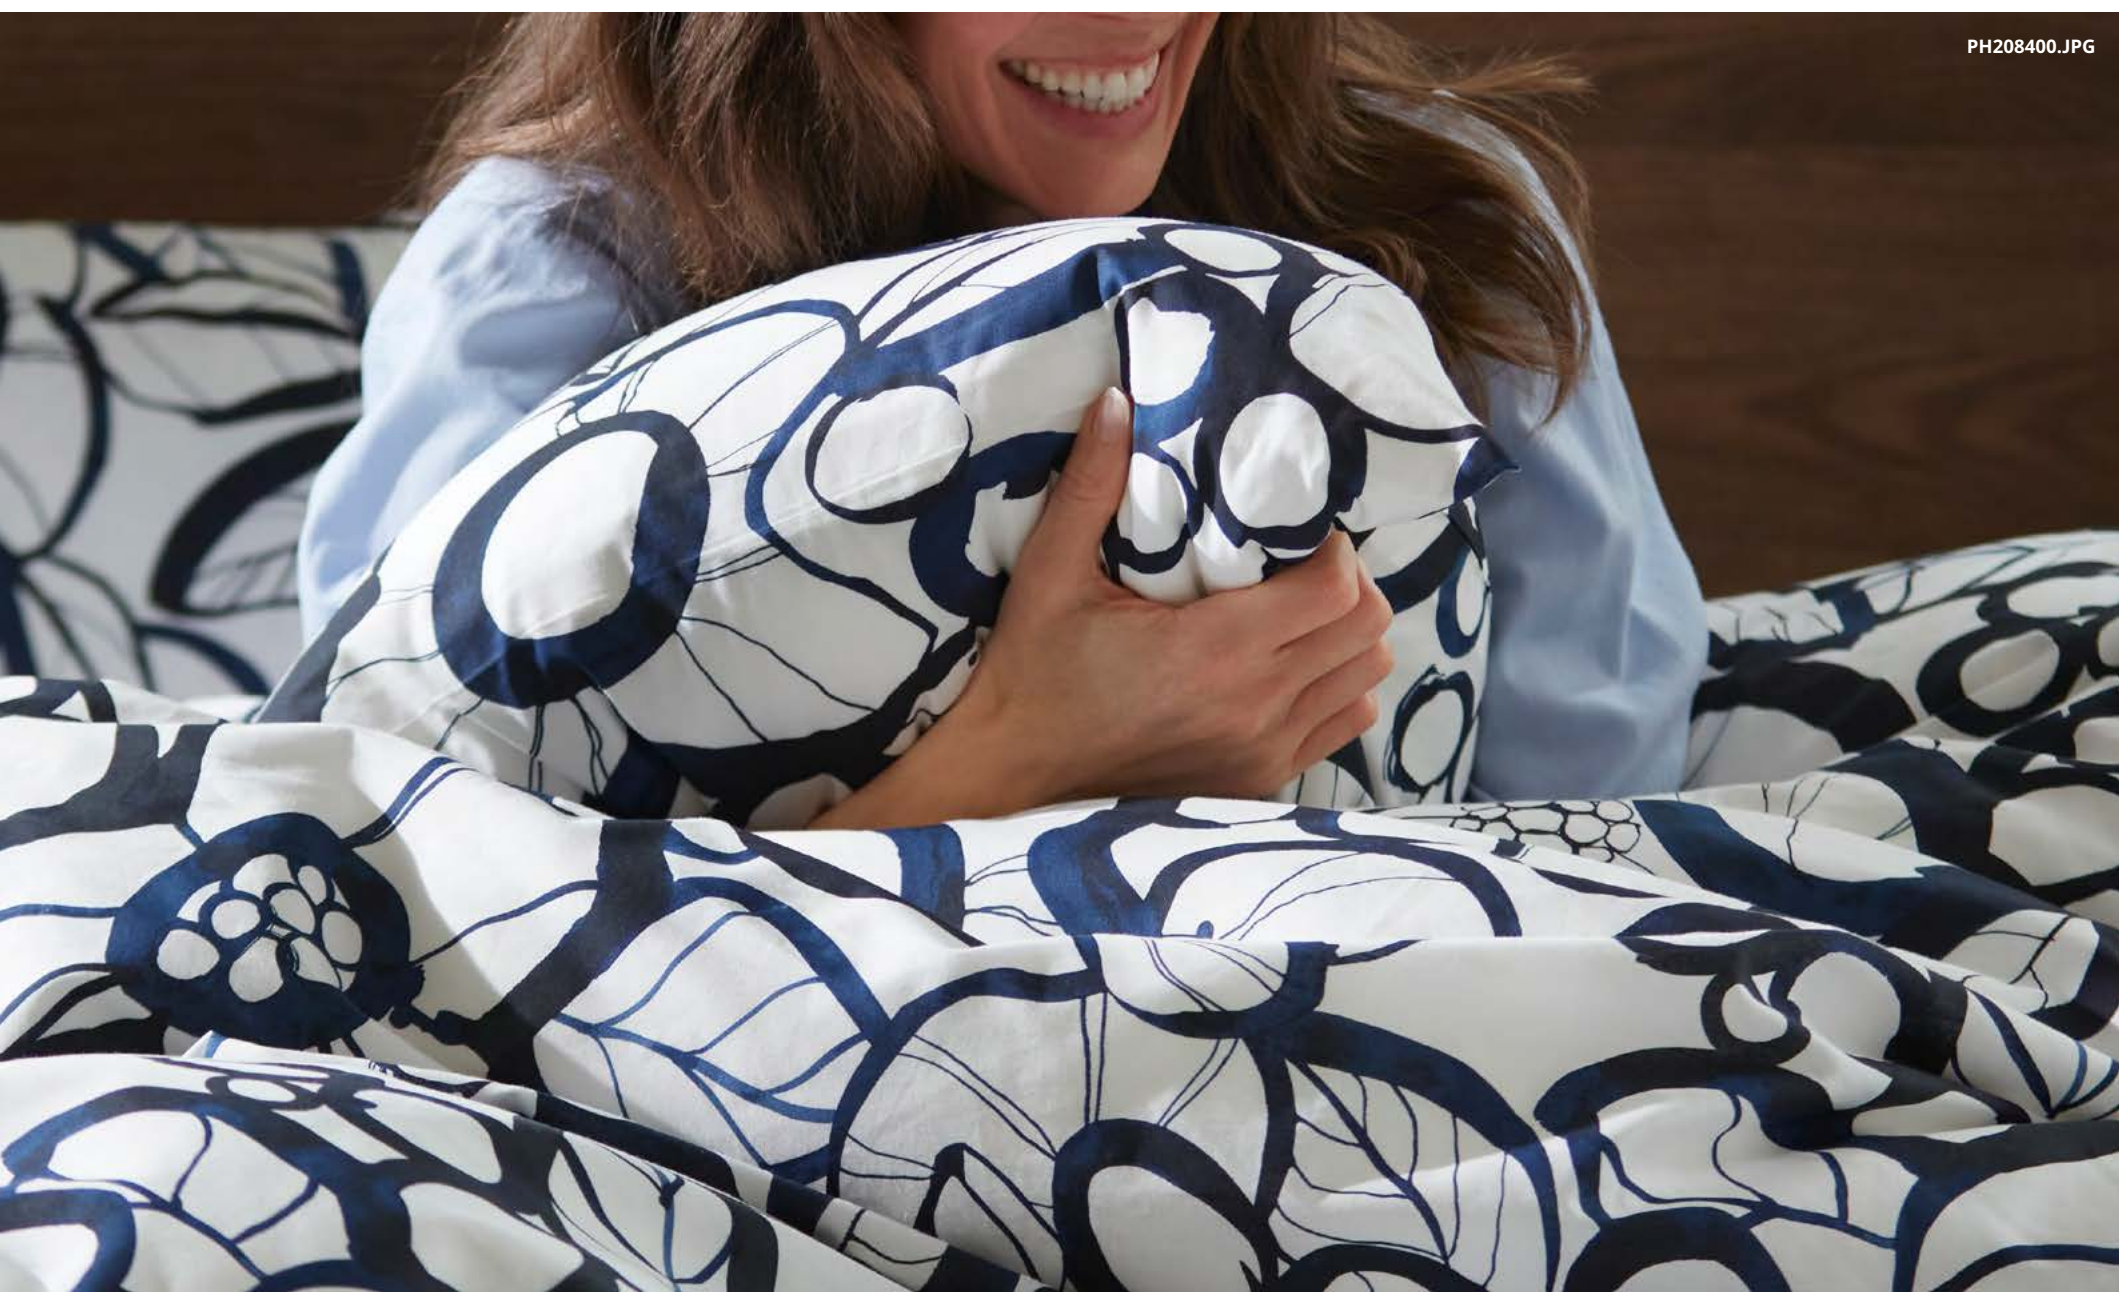

PH208679.JPG

PH208404.JPG

Thumbs up!

PH208406.JPG

PH208410.JPG

Style that turns heads

Bring good vibes on rotation with this stunning swivel chair, soon to become the centrepiece of your living room. Its modern, organic shape is perfect for anyone who wants their furniture to stand out. Built with pocket springs and cold-moulded foam, it spins you into 360° comfort.