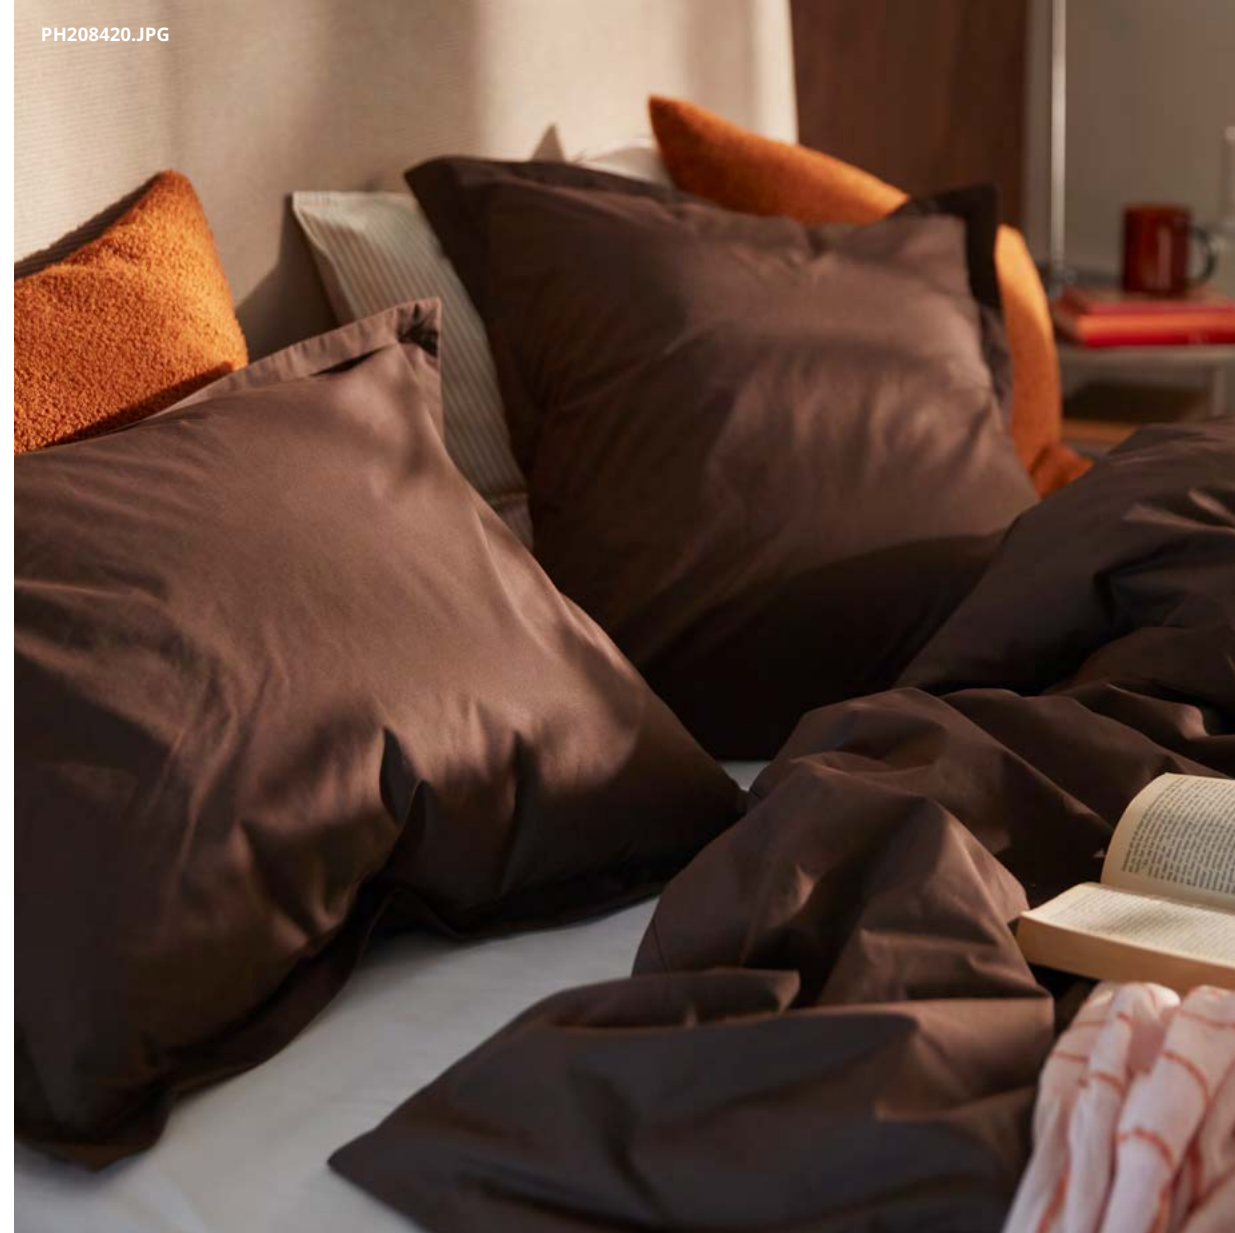

Paulin Machado, Designer

Your relaxation station

Wanna join the lazy morning club? Set up a cosy corner for reading, binge-watching or mastering the art of power-napping. All you need is a comfy bed, textiles in deep, warm colours and a bedside table ready to hold your books and hide your secret stash of snacks.