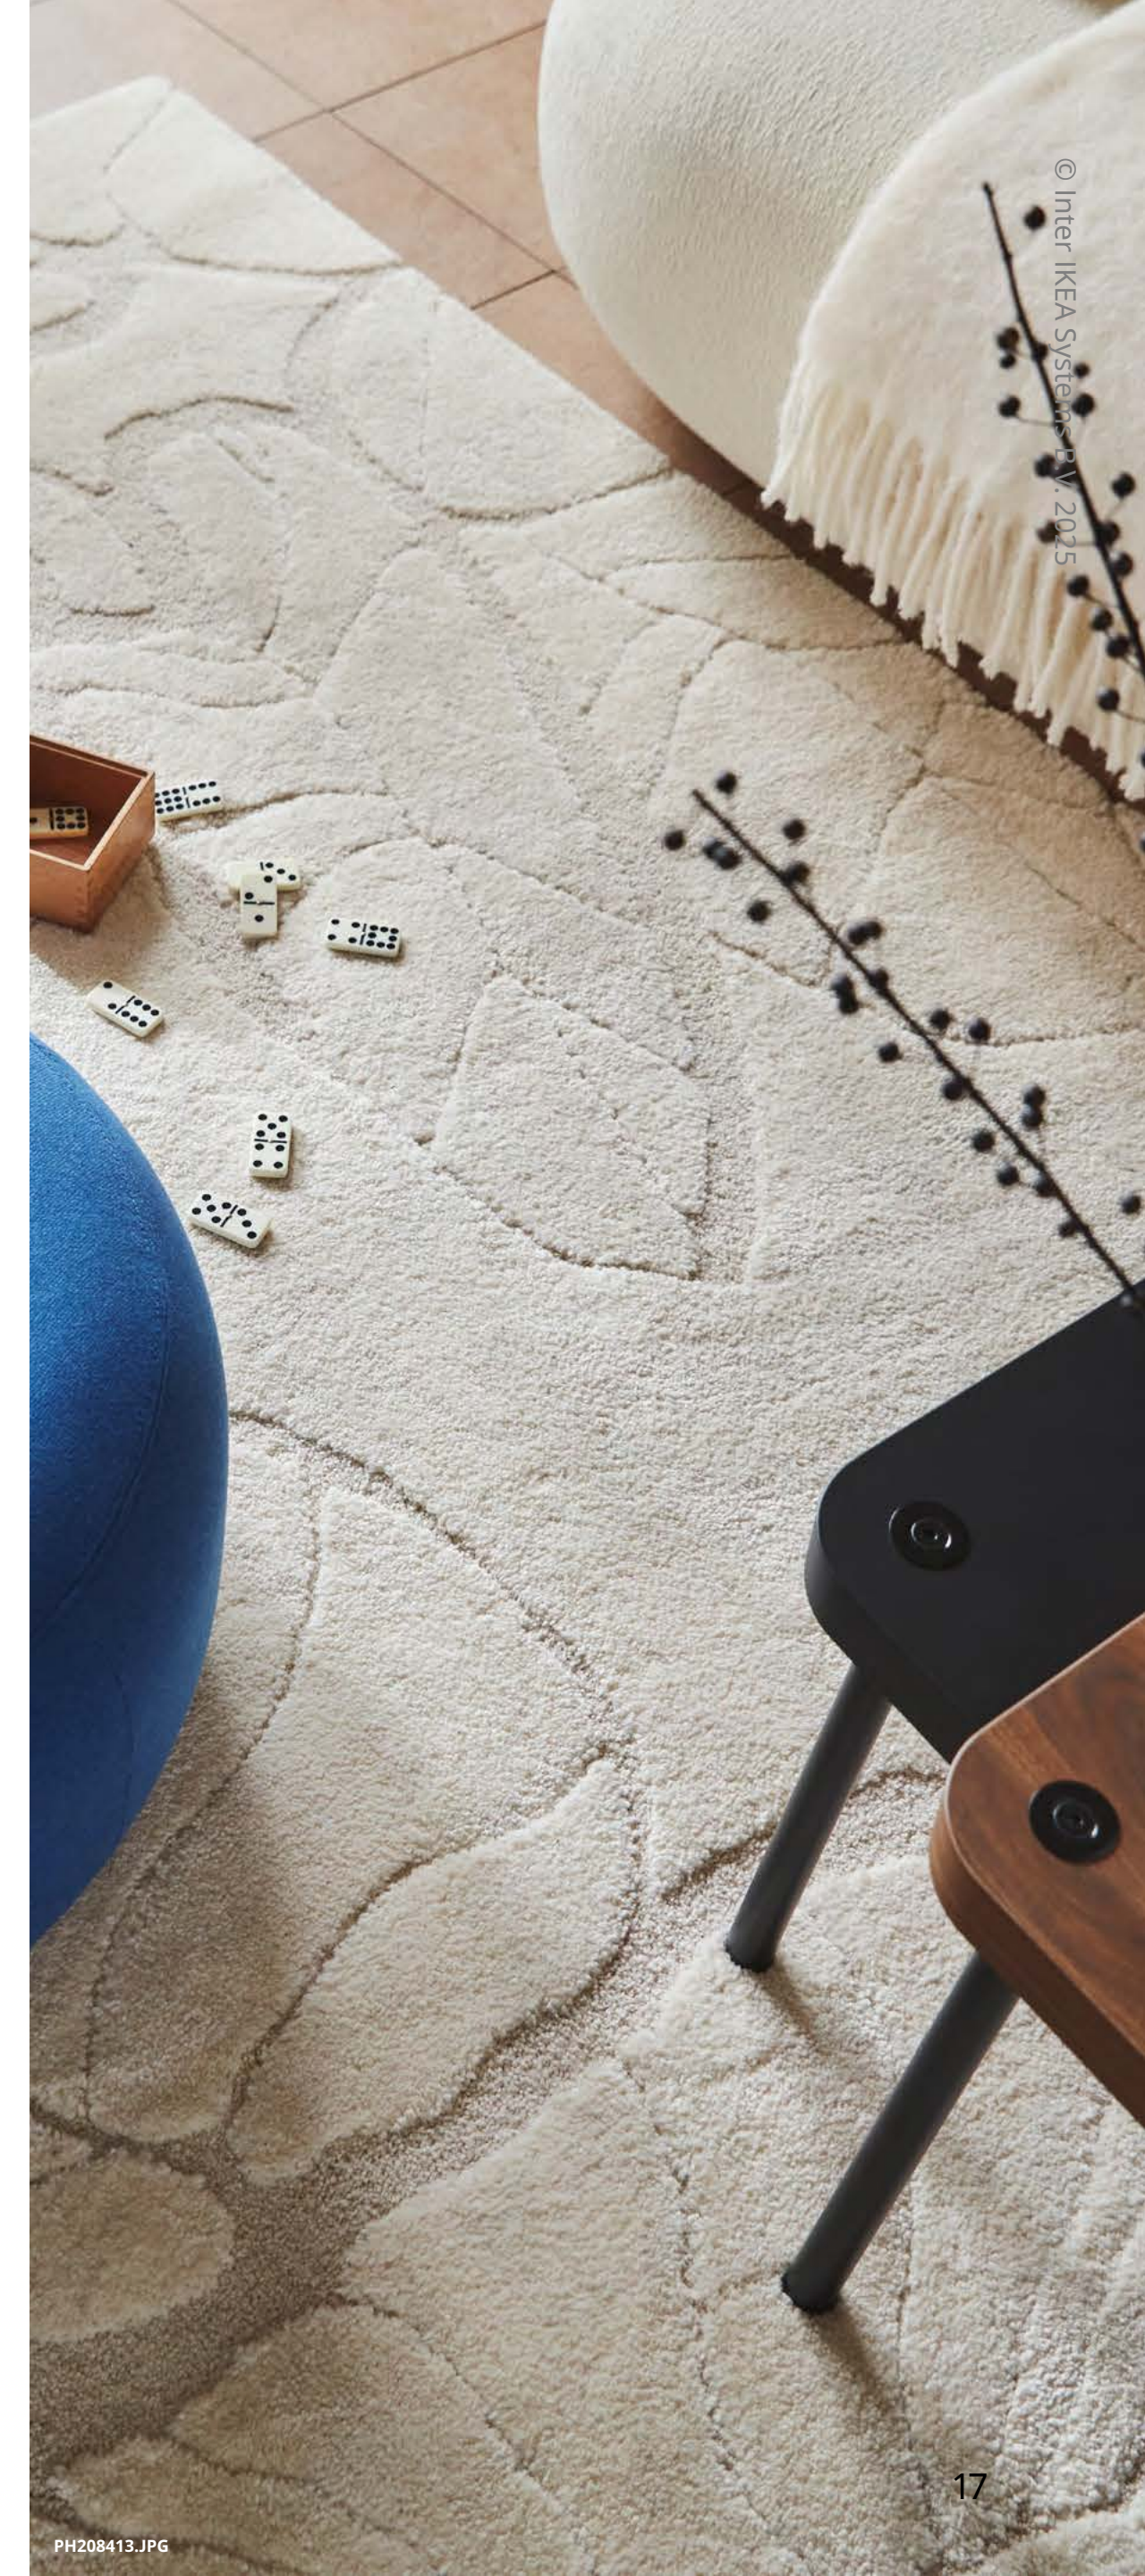

PH208413.JPG