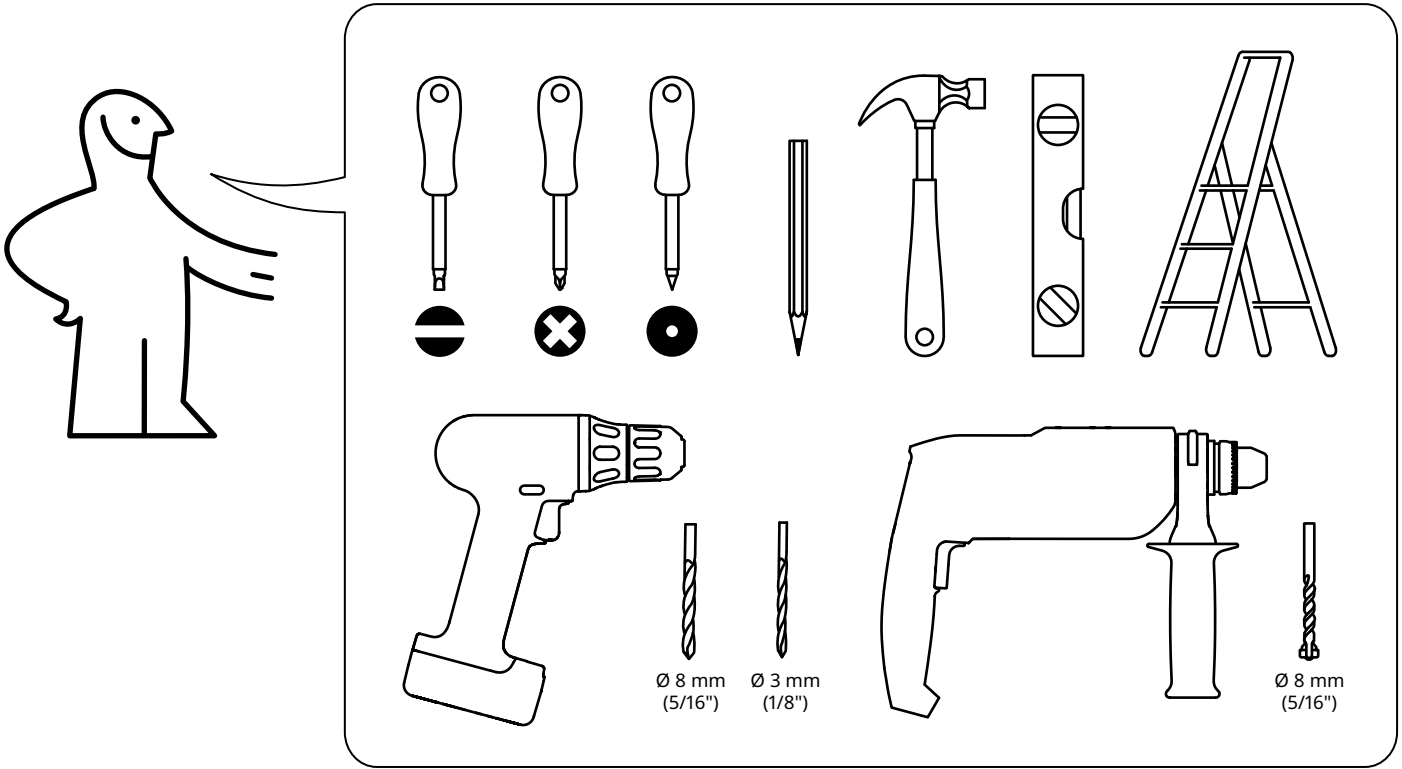

RÅDMANSÖ

Design and Quality
IKEA of Sweden

English

WARNING

Children have died from furniture tipover.

To reduce the risk of furniture tipover:

ALWAYS install anti-tip device provided.

NEVER put a TV on this product.

NEVER allow children to stand, climb, or hang on any drawers, doors, or shelves.

NEVER open more than one drawer at a time.

Place heaviest items in the lowest drawers.

English

Read and follow each step of the instruction carefully.

	A	B	C
			
<p>www.IKEA.com/secure-it</p>	<p>Ø 8 mm (5/16")</p> 	<p>Ø 8 mm (5/16")</p> 	<p>Ø 3 mm (1/8")</p> 

1

8x

8x

6x

6x

8x

36x