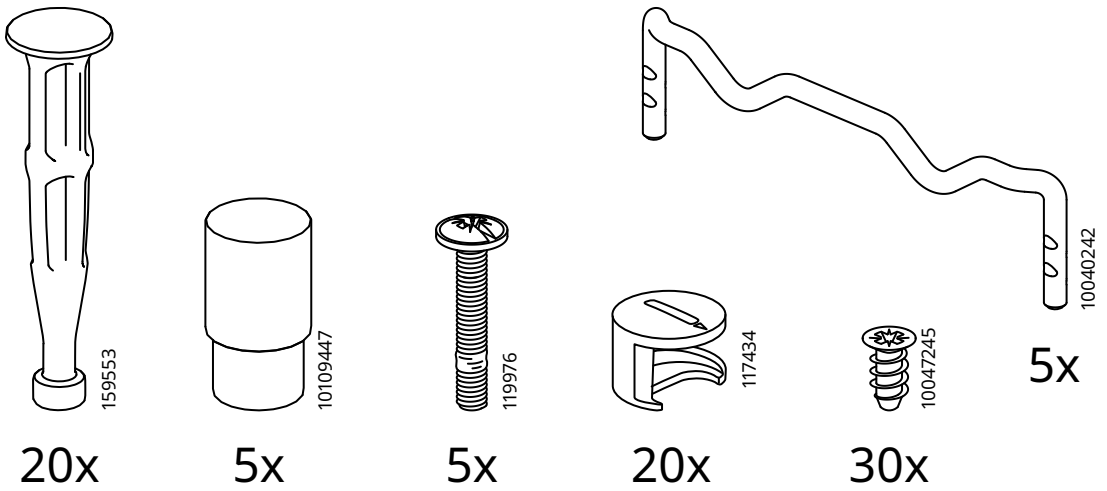

RÅDMANSÖ

Design and Quality
IKEA of Sweden

English

WARNING

Children have died from furniture tipover.

To reduce the risk of furniture tipover:

- ALWAYS install anti-tip device provided.
- NEVER put a TV on this product.
- NEVER allow children to stand, climb, or hang on any drawers, doors, or shelves.
- NEVER open more than one drawer at a time.
- Place heaviest items in the lowest drawers.

English

Read and follow each step of the instruction carefully.

10115683

1

2

1

2

3

A

Ø 8 mm (5/16") 

1 

2  70 mm (2 3/4")

3 

B

Ø 8 mm (5/16") 

1 

2  ≈ 30 mm (≈ 1 1/4")

3 

C

Ø 3 mm (1/8") 

1 

2  ≈ 30 mm (≈ 1 1/4")

3 

23