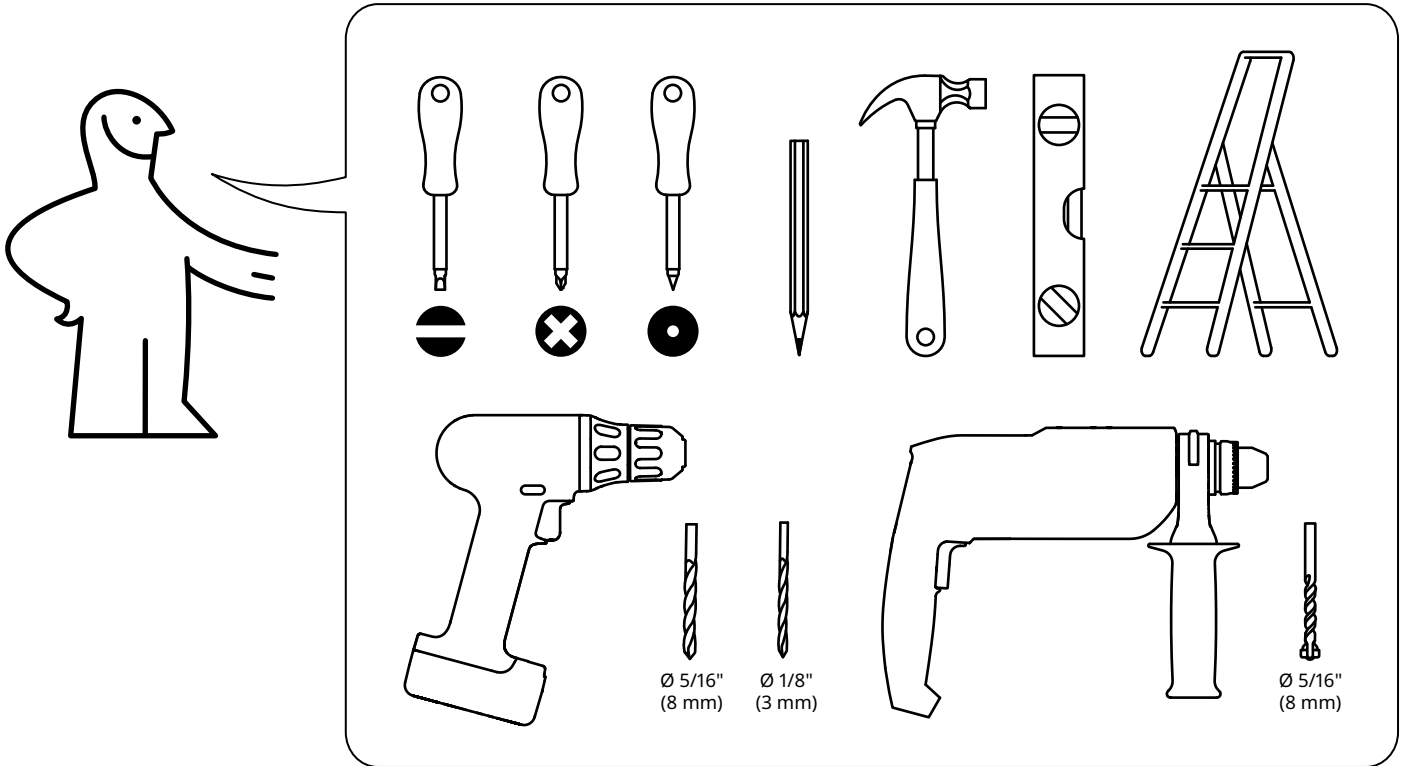

A	B	C
www.IKEA.com/secure-it	$\varnothing 8 \text{ mm}$ (5/16")	$\varnothing 8 \text{ mm}$ (5/16")	$\varnothing 3 \text{ mm}$ (1/8")