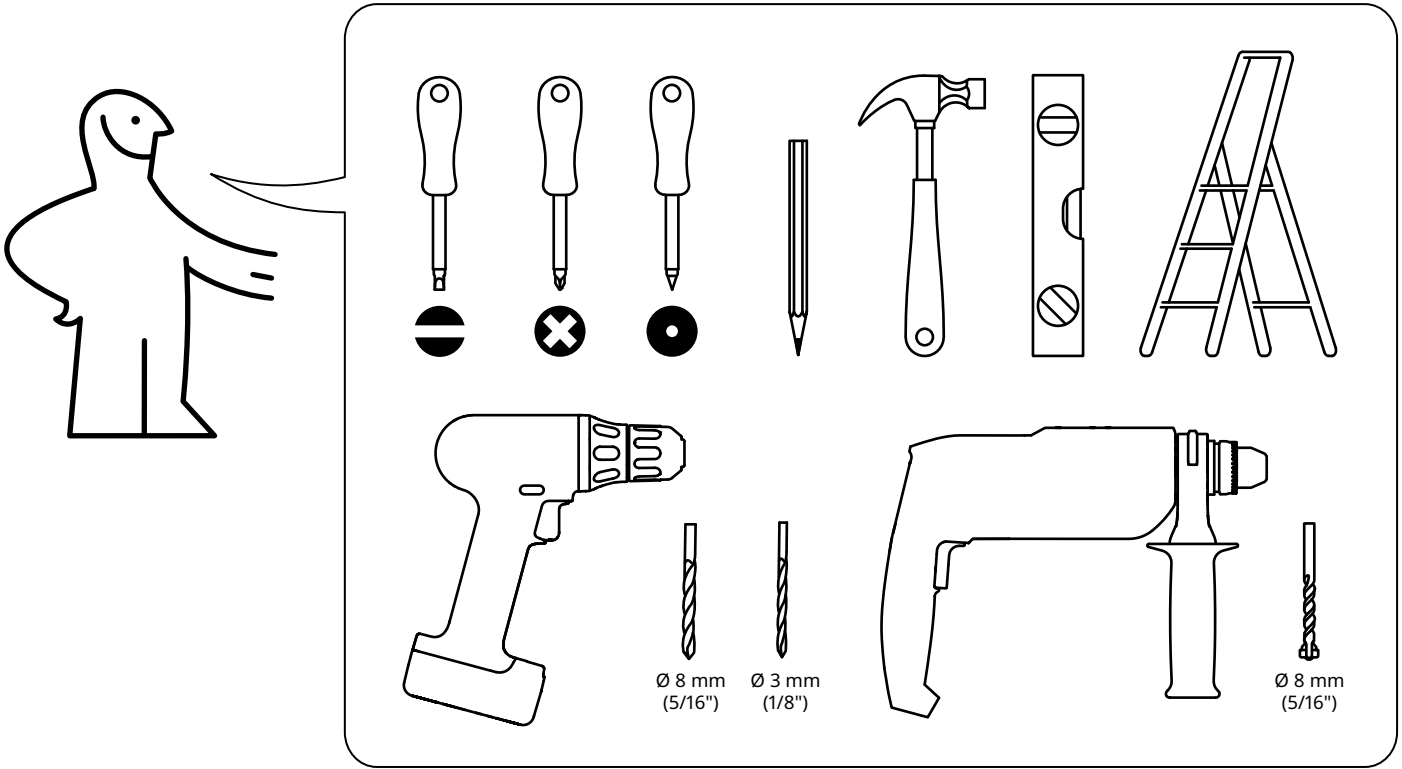

FÅGELFJÄLLET

Design and Quality
IKEA of Sweden

English

WARNING!

Children have died from furniture tipover.

To reduce the risk of furniture tipover:

ALWAYS install anti-tip device provided.

NEVER put a TV on this product.

NEVER allow children to stand, climb, or hang on any drawers, doors, or shelves.

NEVER open more than one drawer at a time.

Place heaviest items in the lowest drawers.

Read and follow each step of the instruction carefully.