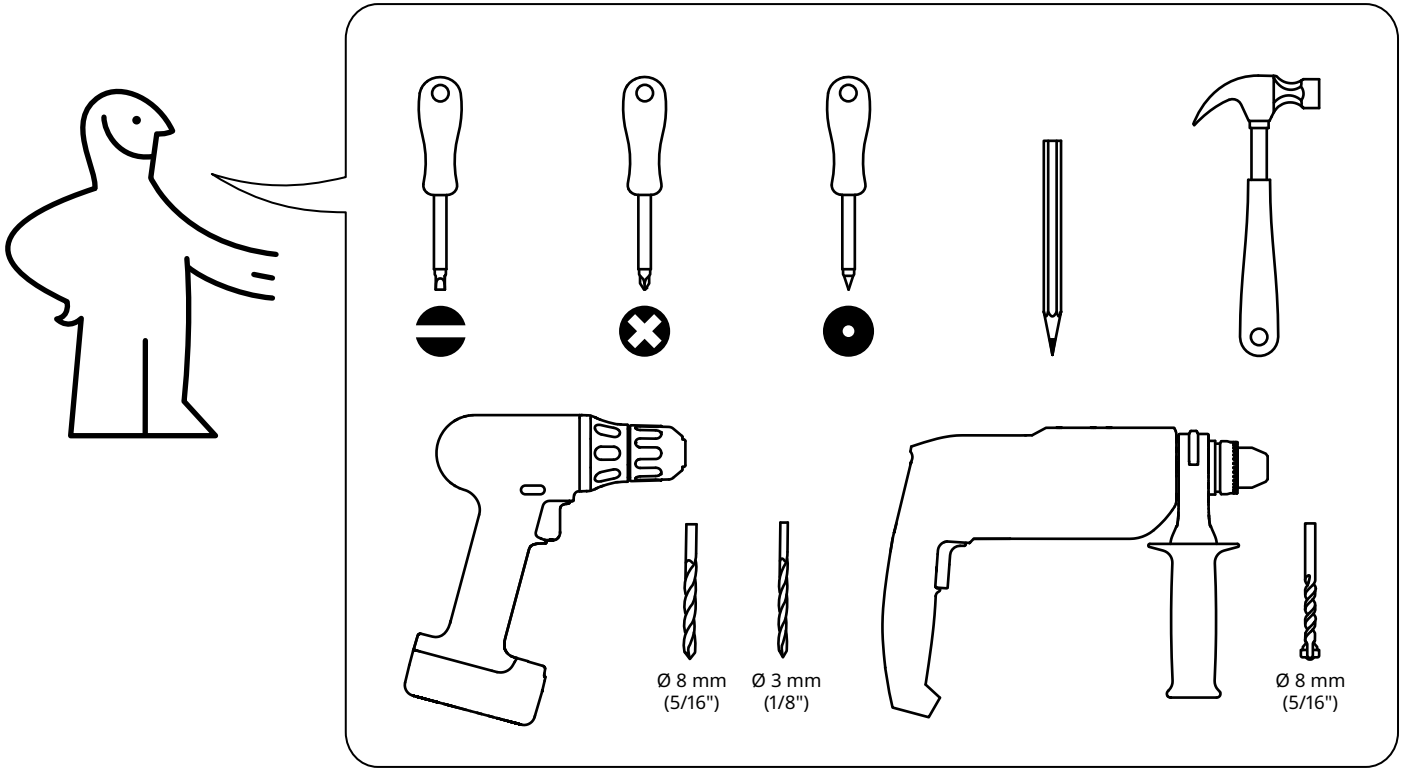

FÅGELFJÄLLET

Design and Quality
IKEA of Sweden

English

WARNING!

Children have died from furniture tipover.

To reduce the risk of furniture tipover:

ALWAYS install anti-tip device provided.

NEVER put a TV on this product.

NEVER allow children to stand, climb, or hang on any drawers, doors, or shelves.

NEVER open more than one drawer at a time.

DO NOT defeat or remove the drawer interlock system; it is an important stability and safety system.

Place heaviest items in the lowest drawers.

Read and follow each step of the instruction carefully.

 <p>www.IKEA.com/secure-it</p>	A	B	C
	 <p>Ø 8 mm (5/16")</p> 	 <p>Ø 8 mm (5/16")</p> 	 <p>Ø 3 mm (1/8")</p> 