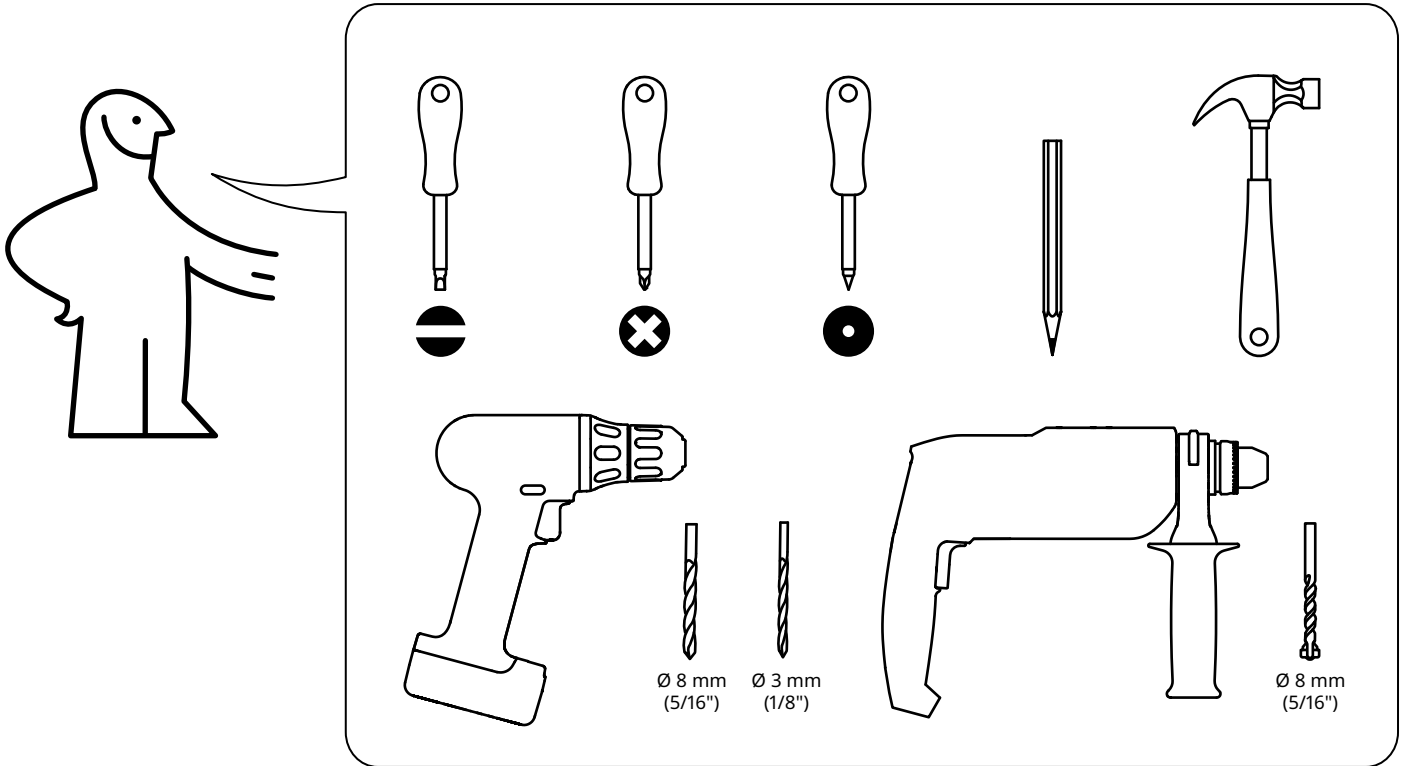

## WARNING!

**Children have died from furniture tipover.**

**To reduce the risk of furniture tipover:**

ALWAYS install anti-tip device provided.

NEVER put a TV on this product.

NEVER allow children to stand, climb, or hang on any drawers, doors, or shelves.

NEVER open more than one drawer at a time.

DO NOT defeat or remove the drawer interlock system; it is an important stability and safety system.

Place heaviest items in the lowest drawers.

Read and follow each step of the instruction carefully.