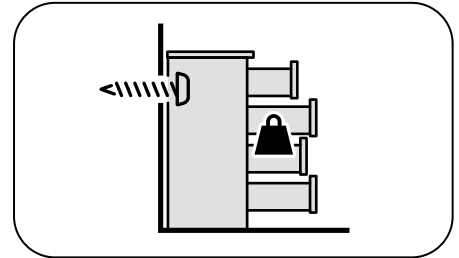

www.IKEA.com/secure-it

www.IKEA.cn/secure-it

28

English

The screw(s) and plug(s) supplied can be used with most solid (A) and hollow (B) walls. For solid wood (C) use the screw(s) without plug(s). If you are uncertain, seek professional advice.

A

Ø 8 mm (5/16")

1

70 mm (2 3/4")

2

23

B

Ø 8 mm (5/16")

1

≈ 30 mm (≈ 1 1/4")

2

24

C

Ø 3 mm (1/8")

1

≈ 30 mm (≈ 1 1/4")

26