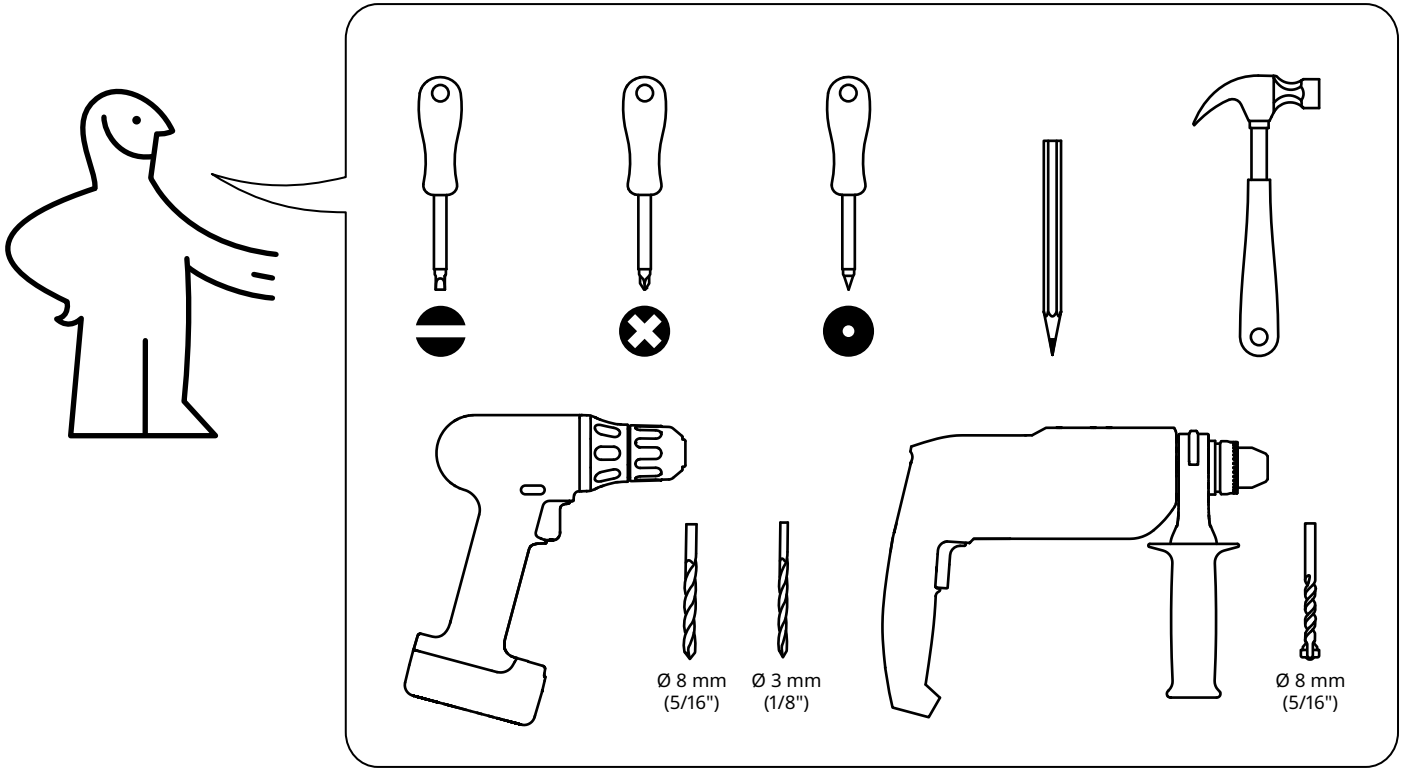

FÅGELFJÄLLET

Design and Quality
IKEA of Sweden

English

WARNING!

Children have died from furniture tipover.

To reduce the risk of furniture tipover:

ALWAYS install anti-tip device provided.

NEVER put a TV on this product.

NEVER allow children to stand, climb, or hang on any drawers, doors, or shelves.

NEVER open more than one drawer at a time.

DO NOT defeat or remove the drawer interlock system; it is an important stability and safety system.

Place heaviest items in the lowest drawers.

Read and follow each step of the instruction carefully.

 <p>www.IKEA.com/secure-it</p>	A	B	C
			
	$\text{Ø } 8 \text{ mm (5/16")}$ 	$\text{Ø } 8 \text{ mm (5/16")}$ 	$\text{Ø } 3 \text{ mm (1/8")}$ 