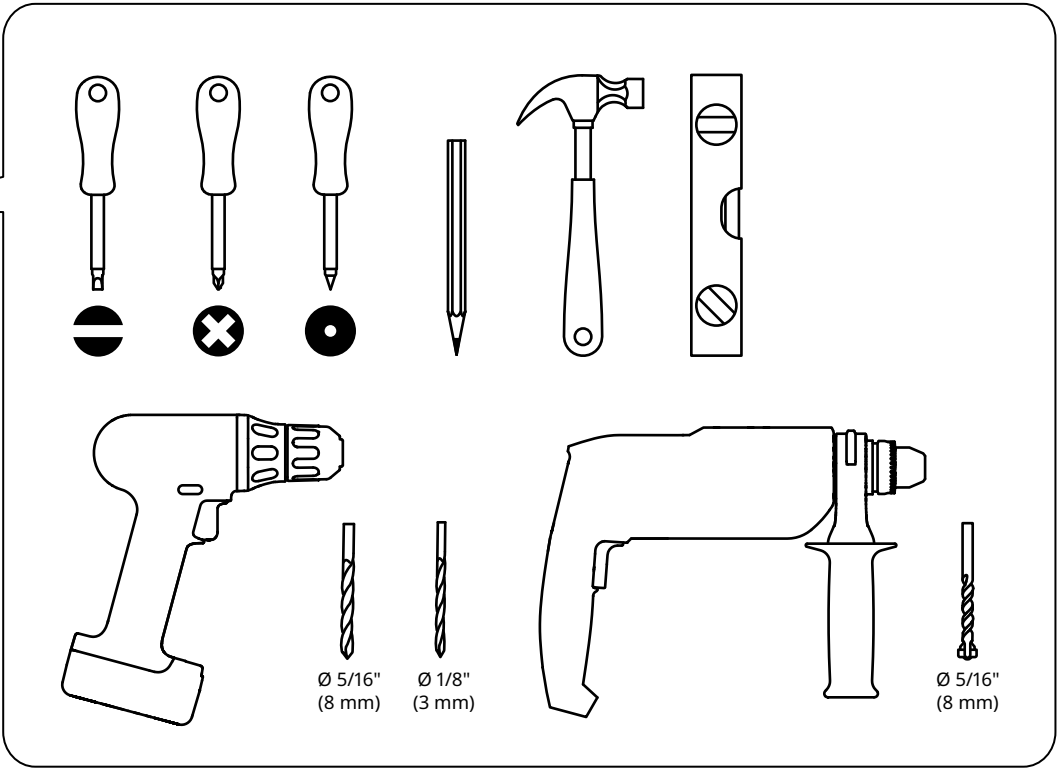

## WARNING

**Children have died from furniture tipover. To reduce the risk of furniture tipover:**

ALWAYS install anti-tip device provided.

NEVER put a TV on this product.

NEVER allow children to stand, climb, or hang on any drawers, doors, or shelves.

NEVER open more than one drawer at a time.

Place heaviest items in the lowest drawers.

English

Read and follow each step of the instruction carefully.

[www.IKEA.com/secure-it](http://www.IKEA.com/secure-it)